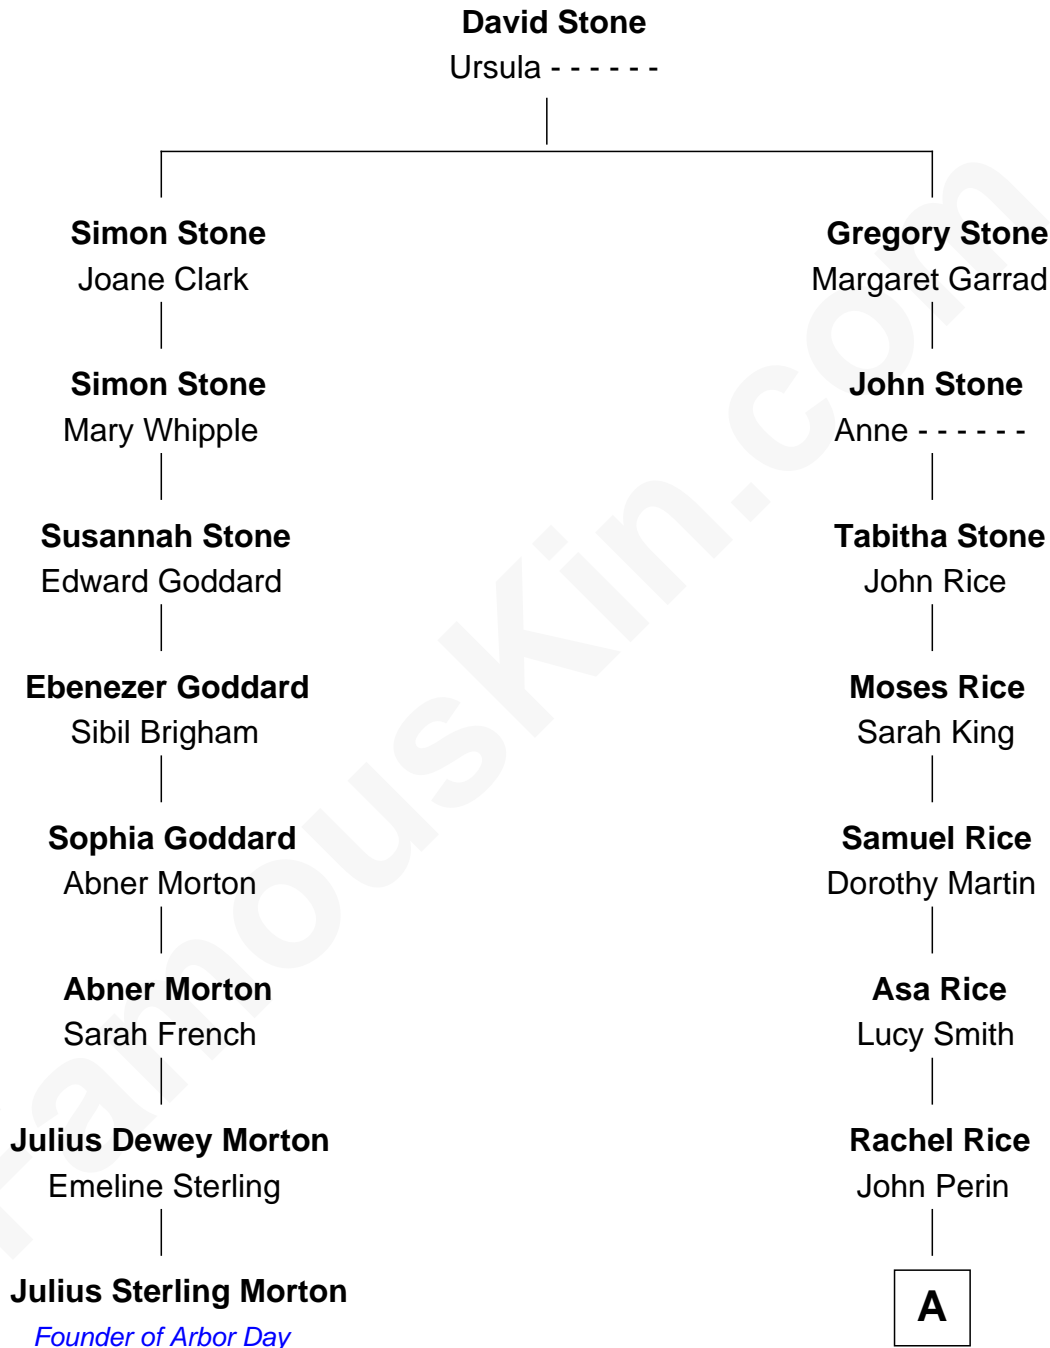

FamousKin.com

Relationship Chart of Julius Sterling Morton

Founder of Arbor Day

7th cousin 5 times removed of

Tim Robbins

TV and Movie Actor

A

Julia Perin

Robert Coshow

Rachel Rice Coshow

James Pursell

Martha Alice Pursell

James William Bledsoe

Maynard Tevis Bledsoe

Thelma Cecilia Matthews

Mary Cecelia Bledsoe