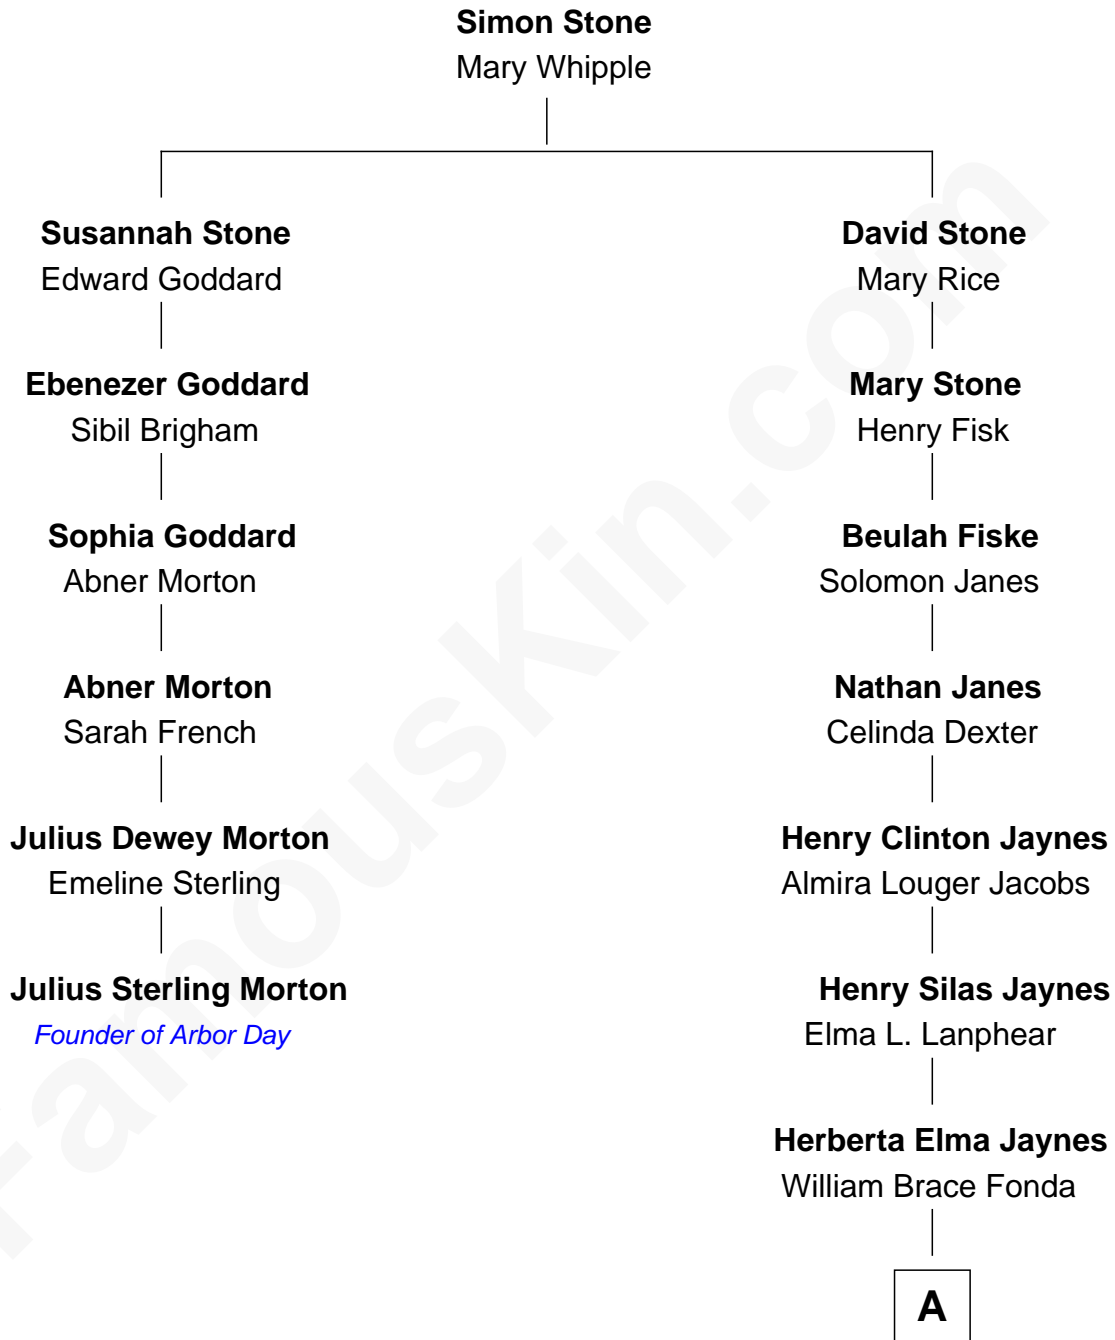

FamousKin.com

Relationship Chart of Julius Sterling Morton

Founder of Arbor Day

5th cousin 4 times removed of

Bridget Fonda

Movie Actress

A

Henry Jaynes Fonda
Frances Ford Seymour