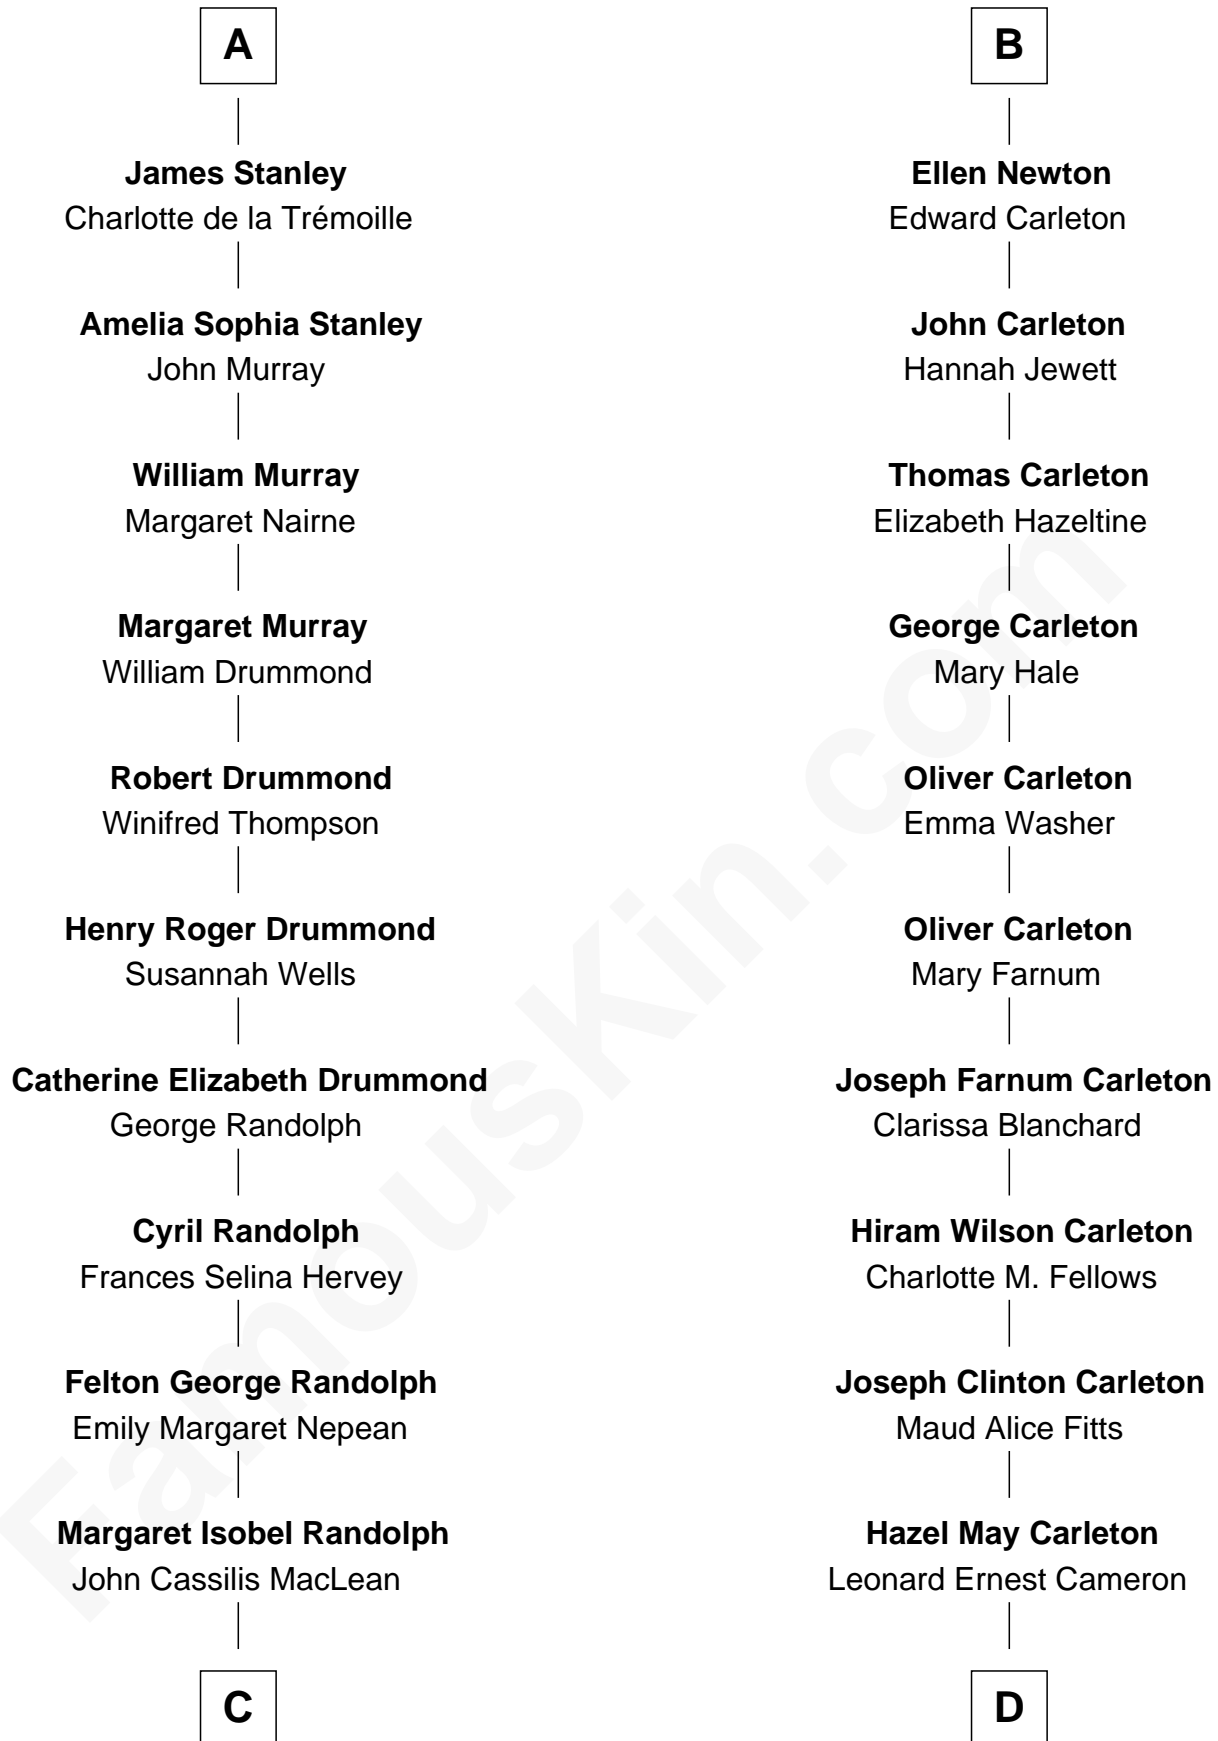

# FamousKin.com Relationship Chart of

**Hugh Grant**

*Movie Actor*

18th cousin of

**Mickey Rourke**

*Movie Actor*

**Henry FitzHugh**

Elizabeth Grey

**Henry Clifford**

Eleanor Brandon

**Margaret Clifford**

Henry Stanley

**William Stanley**

Elizabeth de Vere

**A**

**Sir William FitzHugh**

Margery Willoughby

**Lora FitzHugh**

Sir John Constable

**Isabel Constable**

Stephen de Thorpe

**Margaret Thorpe**

John Newton

**John Newton**

Margaret Grimston

**John Newton**

Marie - - - - -

**Lancelot Newton**

Mary Lee

**B**

FamousKin.com