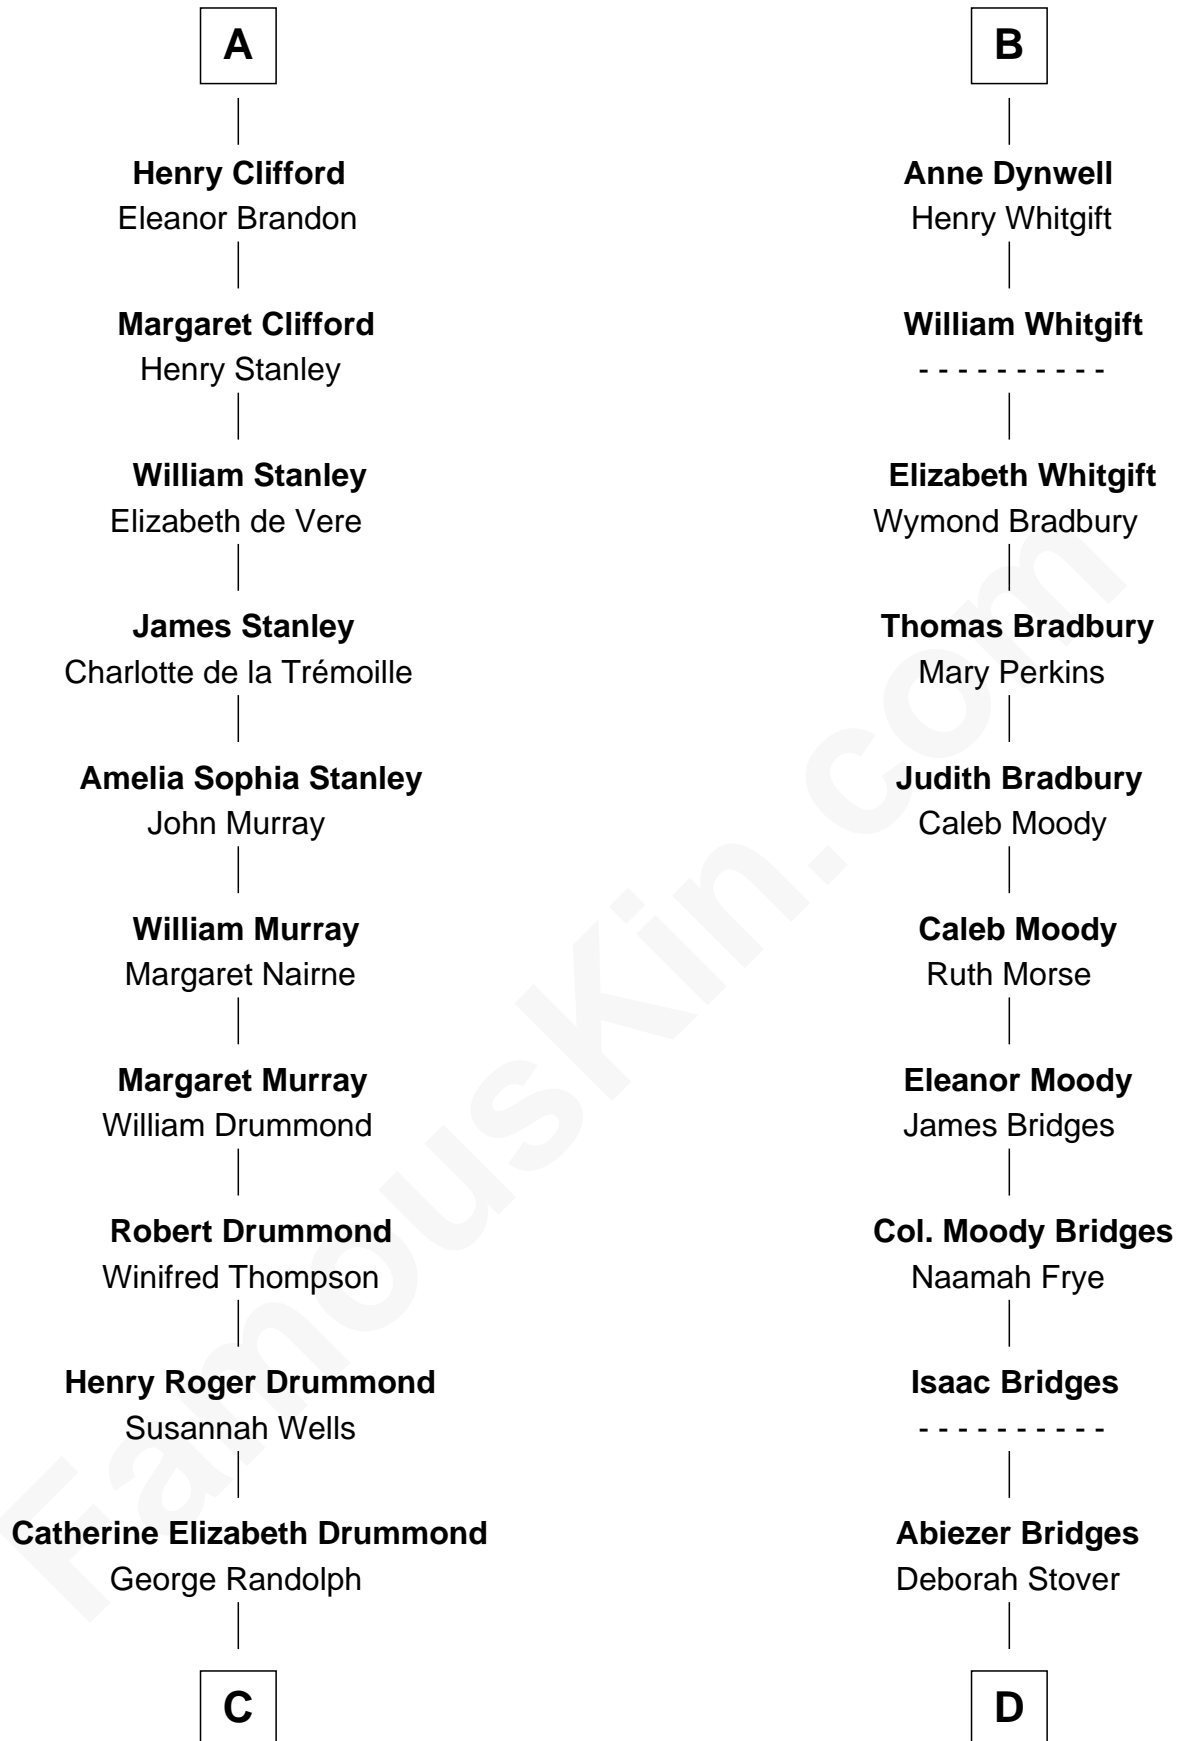

FamousKin.com Relationship Chart of

Hugh Grant

Movie Actor

20th cousin 1 time removed of

Owen Brewster

54th Governor of Maine

Sir Thomas de Beauchamp

Katherine de Mortimer

Sir Roger de Clifford

Katherine de Clifford

Sir Ralph de Greystoke

Maud de Greystoke

Eudo de Welles

Sir Lionel de Welles

Joan de Waterton

Margaret de Welles

Sir Thomas Dymoke

Jane Dymoke

John Fulnetby

Katherine Fulnetby

William Dynwell

B

C

Cyril Randolph
Frances Selina Hervey

Carrie S. Bridges
William Edmund Brewster

Owen Brewster
54th Governor of Maine

FamousKin.com