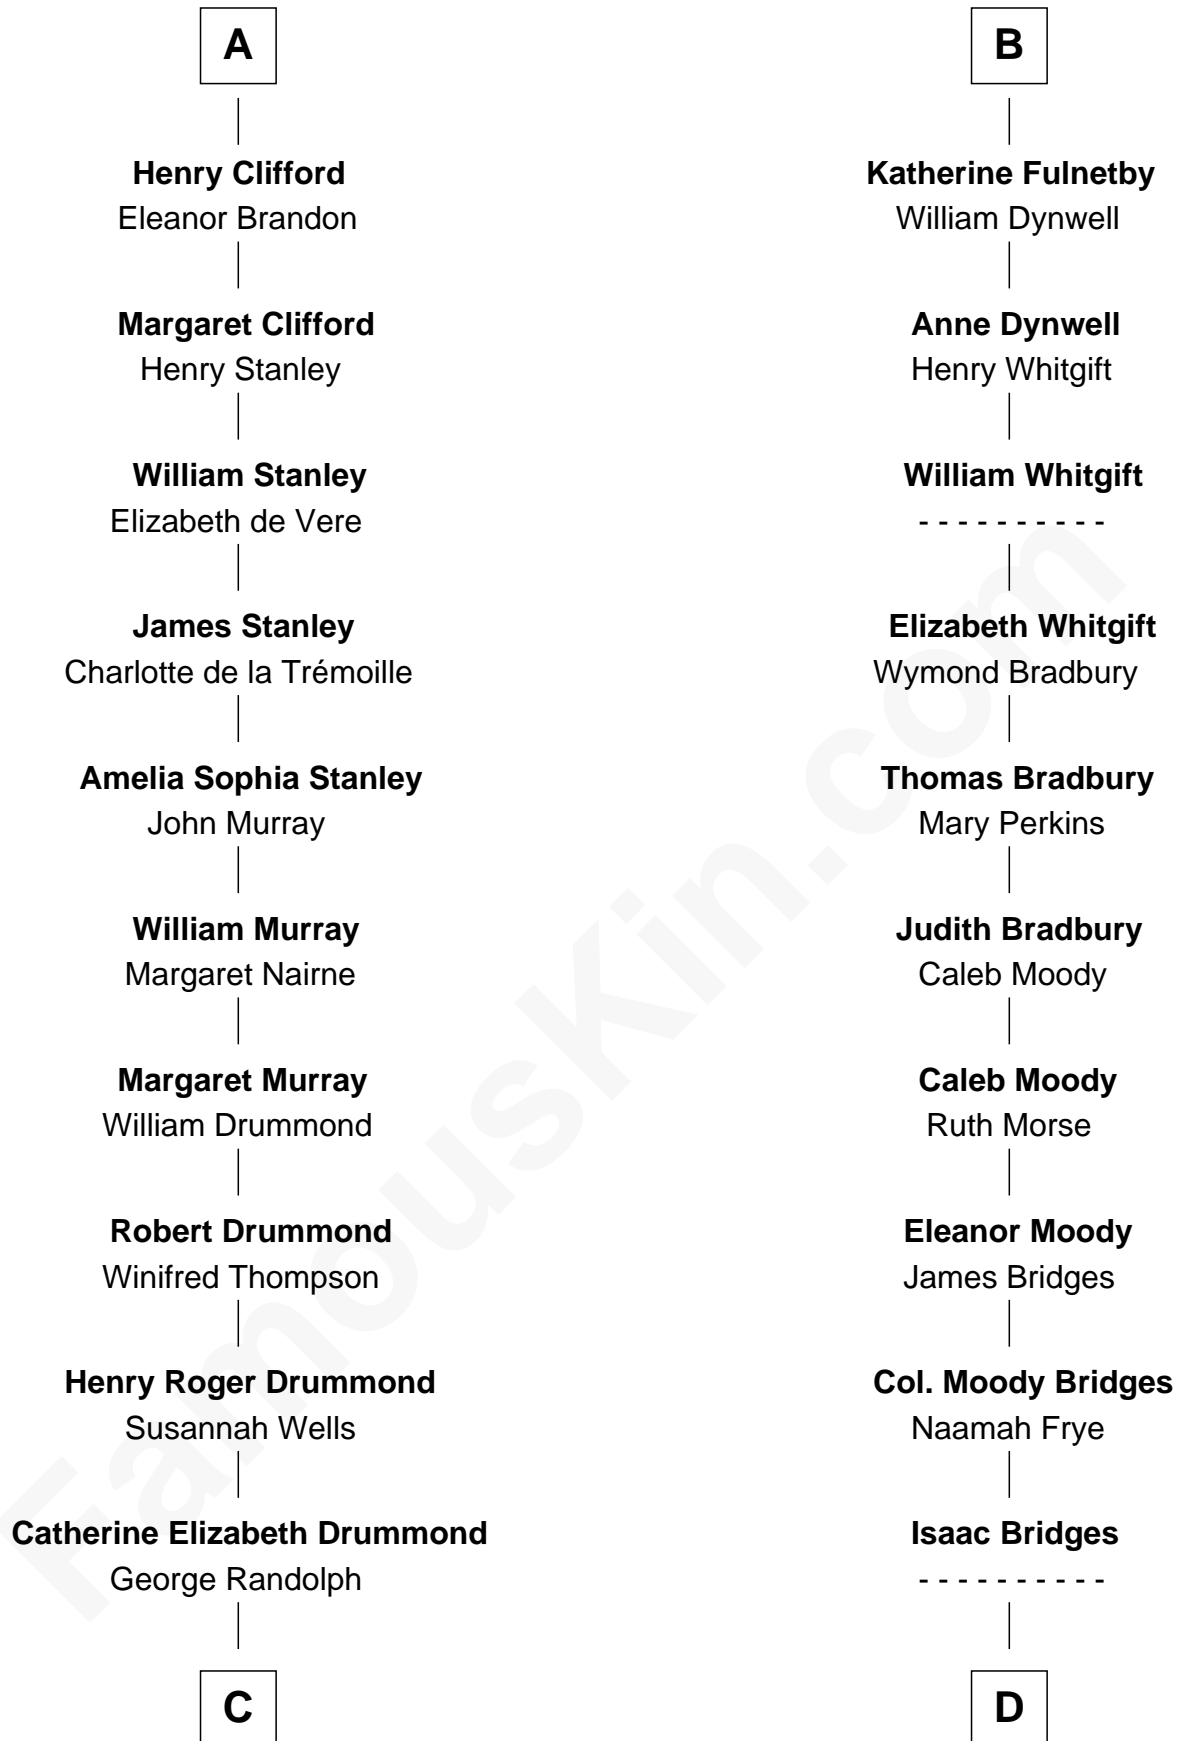

# FamousKin.com Relationship Chart of

**Hugh Grant**

*Movie Actor*

21st cousin of

**Owen Brewster**

*54th Governor of Maine*

**Sir Maurice de Berkeley**

Eve la Zouche

Joan de Waterton

**Margaret de Welles**

Sir Thomas Dymoke

**Jane Dymoke**

John Fulnetby

**B**

**C**

**Cyril Randolph**  
Frances Selina Hervey

**Felton George Randolph**  
Emily Margaret Nepean

**Margaret Isobel Randolph**  
John Cassilis MacLean

**Fynvola Susan MacLean**  
James Murray Grant

**Hugh Grant**  
*Movie Actor*

**D**

**Abiezer Bridges**  
Deborah Stover