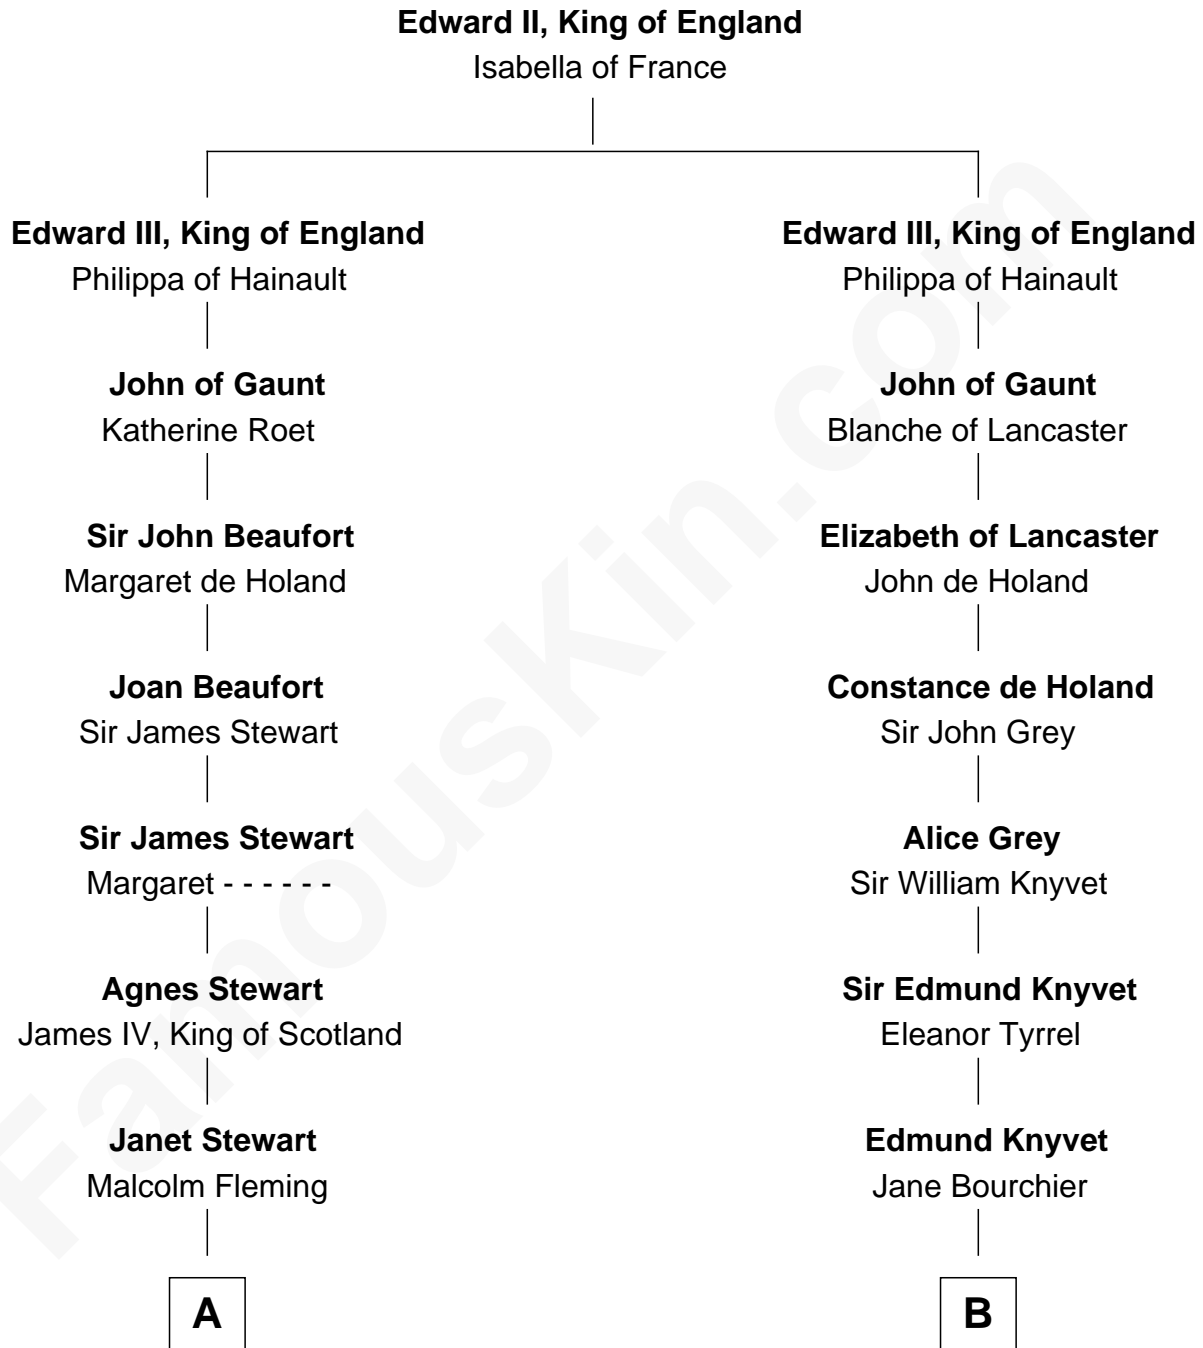

FamousKin.com Relationship Chart of

Hugh Grant

Movie Actor

21st cousin of

Story Musgrave

NASA Astronaut

C

Cyril Randolph
Frances Selina Hervey

Felton George Randolph
Emily Margaret Nepean

Margaret Isobel Randolph
John Cassilis MacLean

Fynvola Susan MacLean
James Murray Grant

Hugh Grant
Movie Actor

D

William Gray
Sarah Frances Loring

Edward Gray
Elizabeth Gray Story

Marguerite Gray
John Butler Swann

Marguerite Swann
Percy Musgrave

Story Musgrave
NASA Astronaut

FamousKin.com