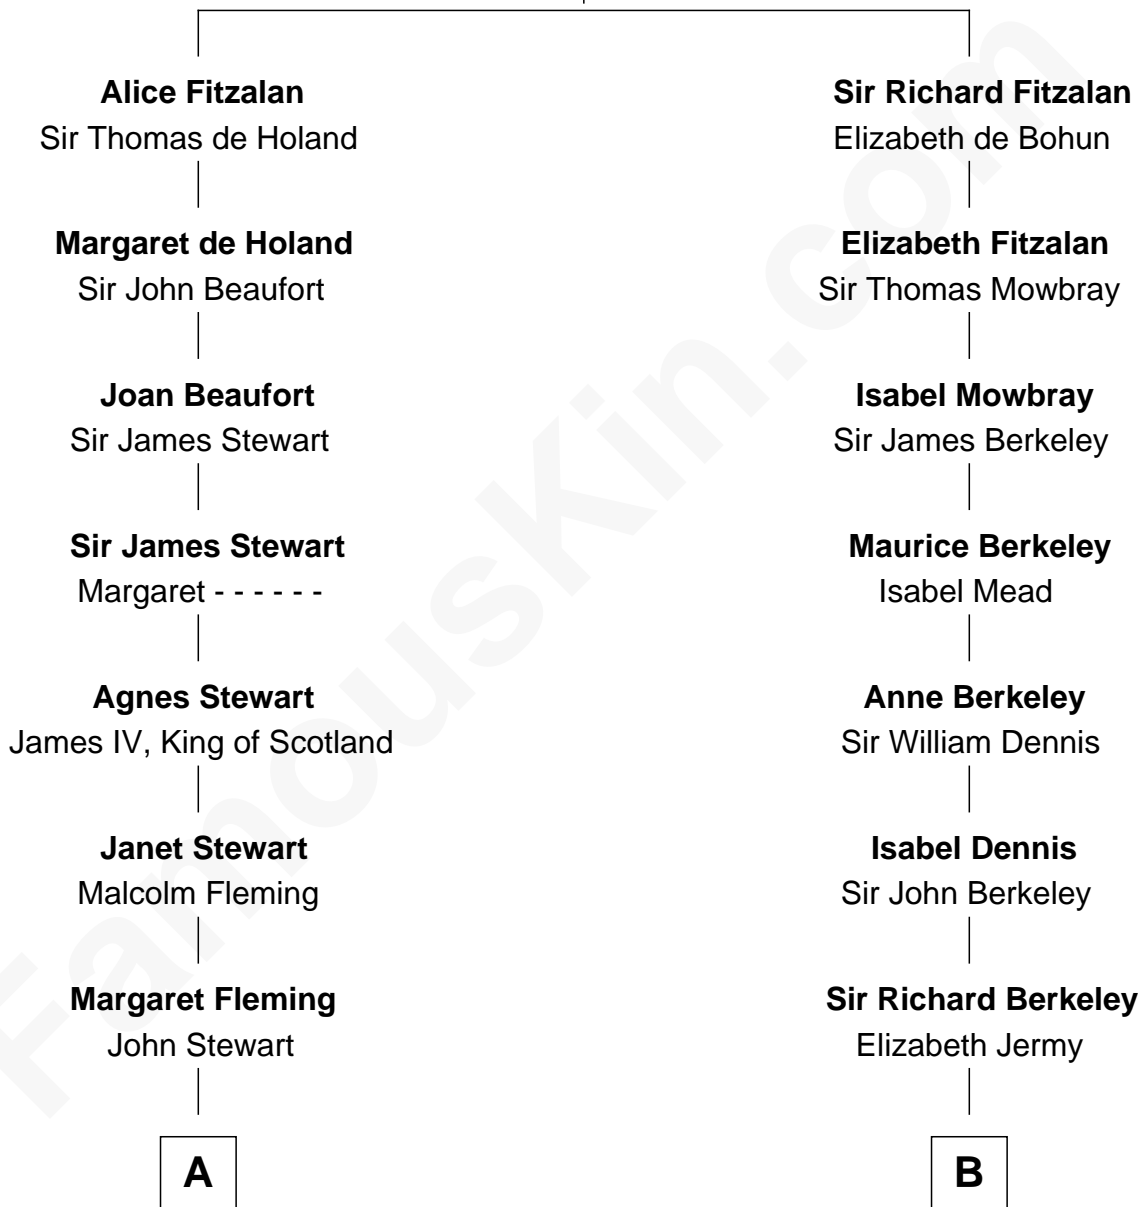

FamousKin.com Relationship Chart of

Hugh Grant

Movie Actor

17th cousin 3 times removed of

Emma Eames

Opera Singer

Richard Fitzalan
Eleanor Plantagenet

C

—
Felton George Randolph

Emily Margaret Nepean

—
Margaret Isobel Randolph

John Cassilis MacLean

—
Fynvola Susan MacLean

James Murray Grant

—
Hugh Grant

Movie Actor