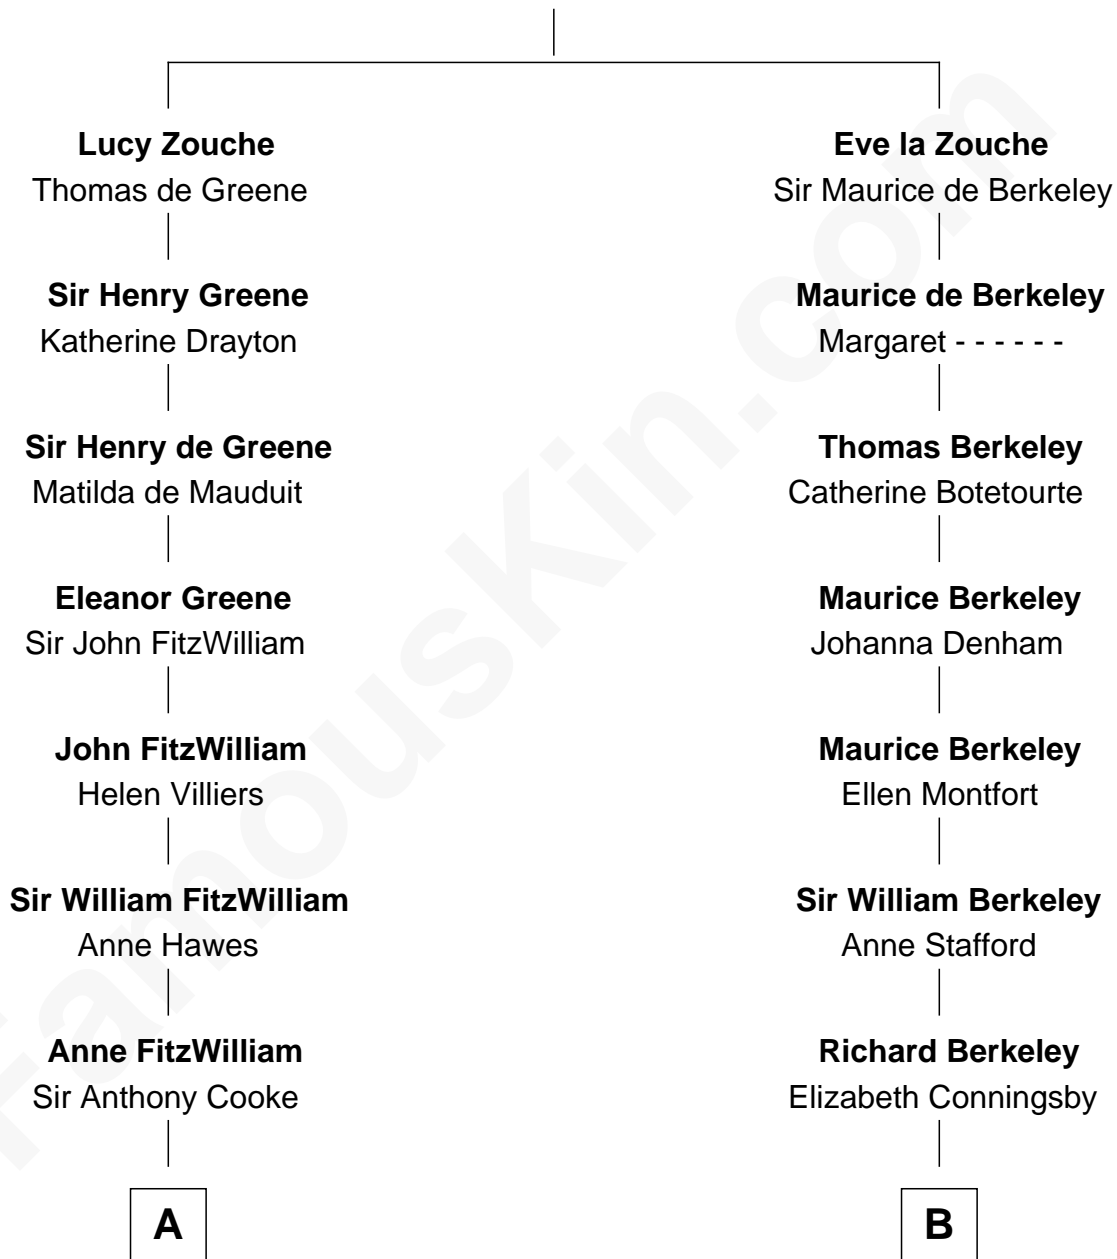

FamousKin.com Relationship Chart of

Hugh Grant

Movie Actor

19th cousin 2 times removed of

Emma Eames

Opera Singer

Eudo la Zouche
Milicent de Cantilupe

C

Cyril Randolph
Frances Selina Hervey

Felton George Randolph
Emily Margaret Nepean

Margaret Isobel Randolph
John Cassilis MacLean

Fynvola Susan MacLean
James Murray Grant

Hugh Grant
Movie Actor

D

Martha Cotton Thompson
Nathaniel Eames