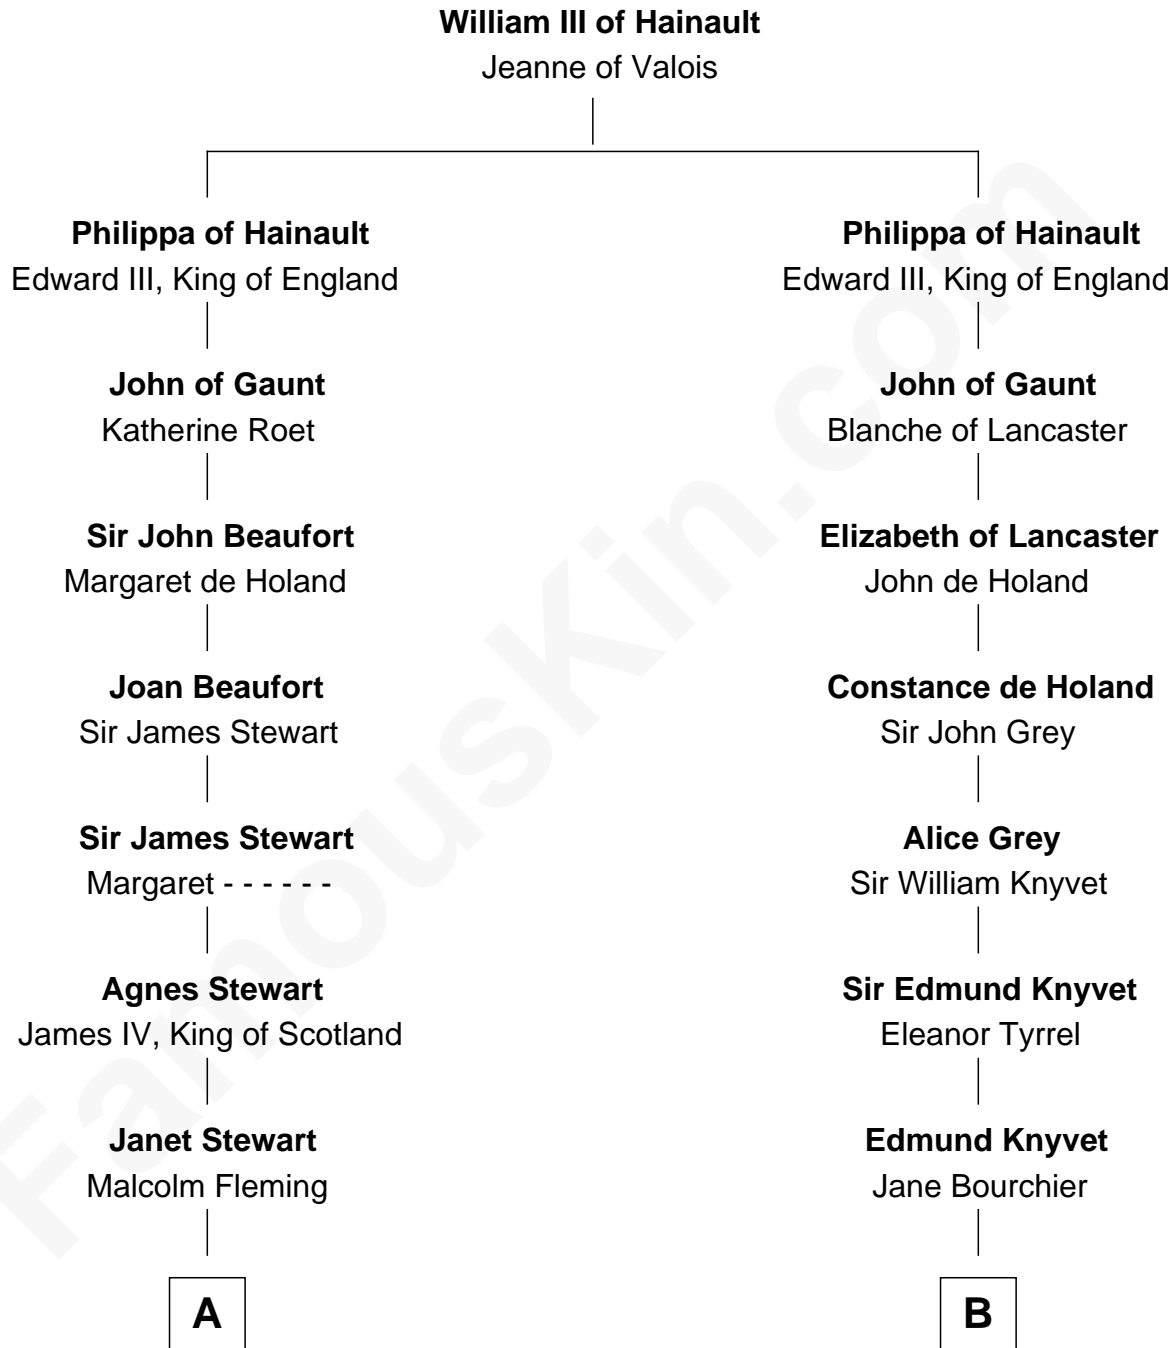

FamousKin.com Relationship Chart of

Hugh Grant

Movie Actor

17th cousin 4 times removed of

Horace Gray

U.S. Supreme Court Justice

C

—
Cyril Randolph

Frances Selina Hervey

—
Felton George Randolph

Emily Margaret Nepean

—
Margaret Isobel Randolph

John Cassilis MacLean

—
Fynvola Susan MacLean

James Murray Grant

—
Hugh Grant