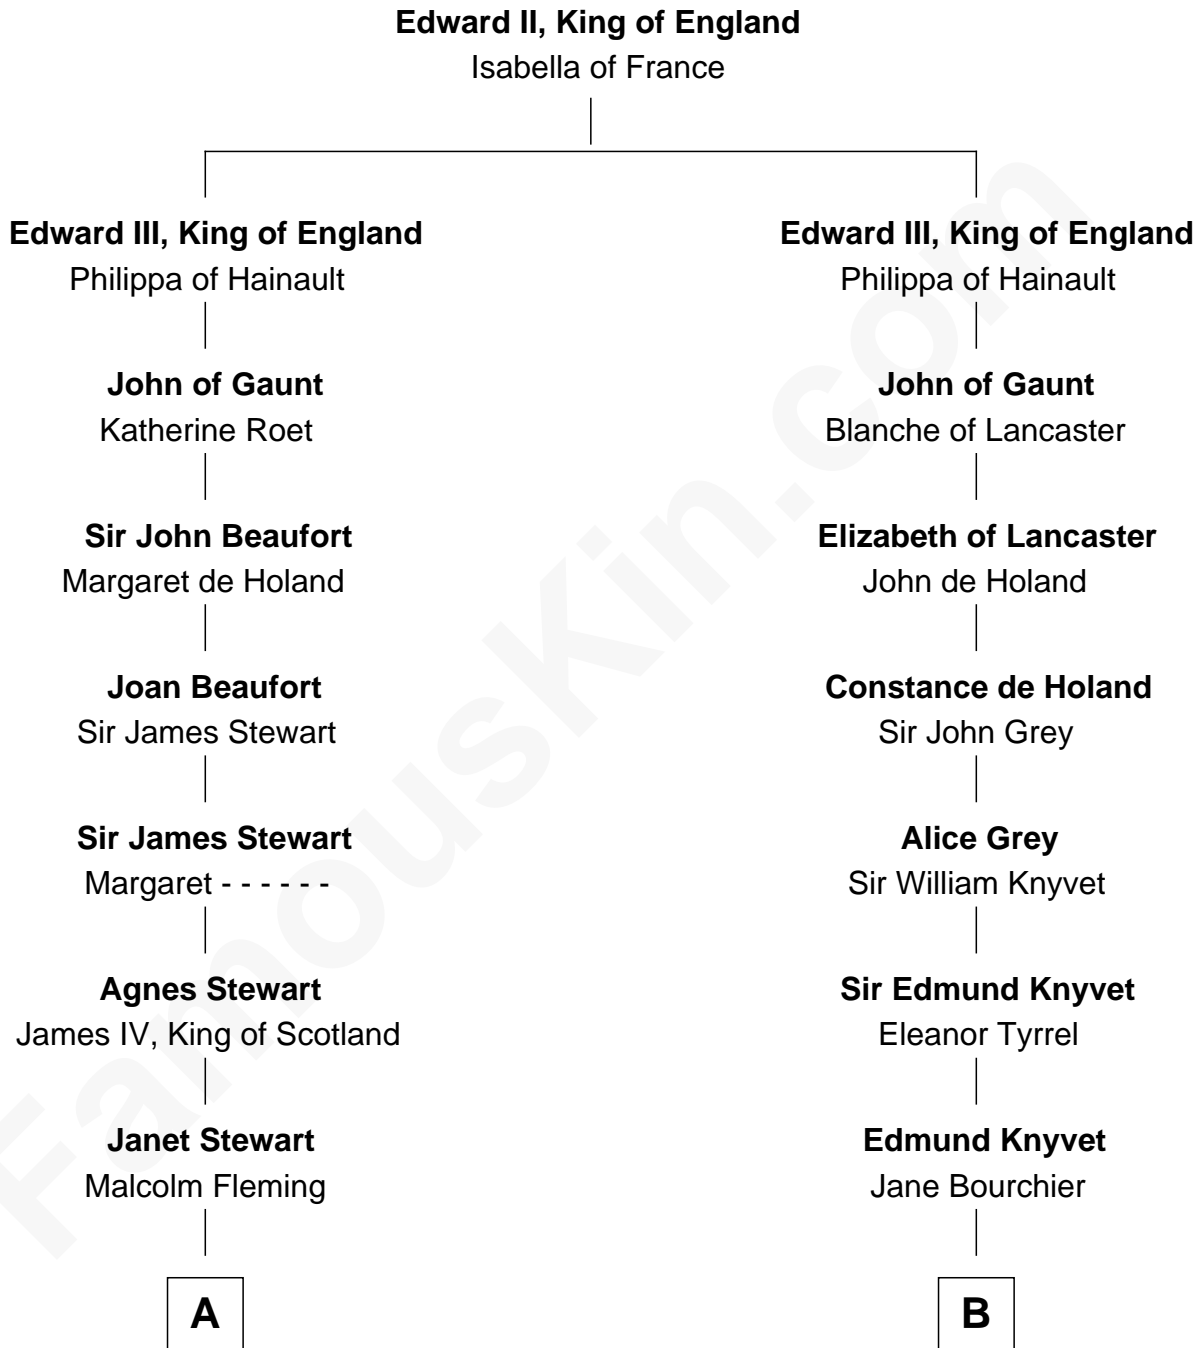

FamousKin.com Relationship Chart of

Hugh Grant
Movie Actor

17th cousin 4 times removed of

Horace Gray
U.S. Supreme Court Justice

C

—
Cyril Randolph

Frances Selina Hervey

—
Felton George Randolph

Emily Margaret Nepean

—
Margaret Isobel Randolph

John Cassilis MacLean

—
Fynvola Susan MacLean

James Murray Grant

—
Hugh Grant

Movie Actor

FamousKin.com