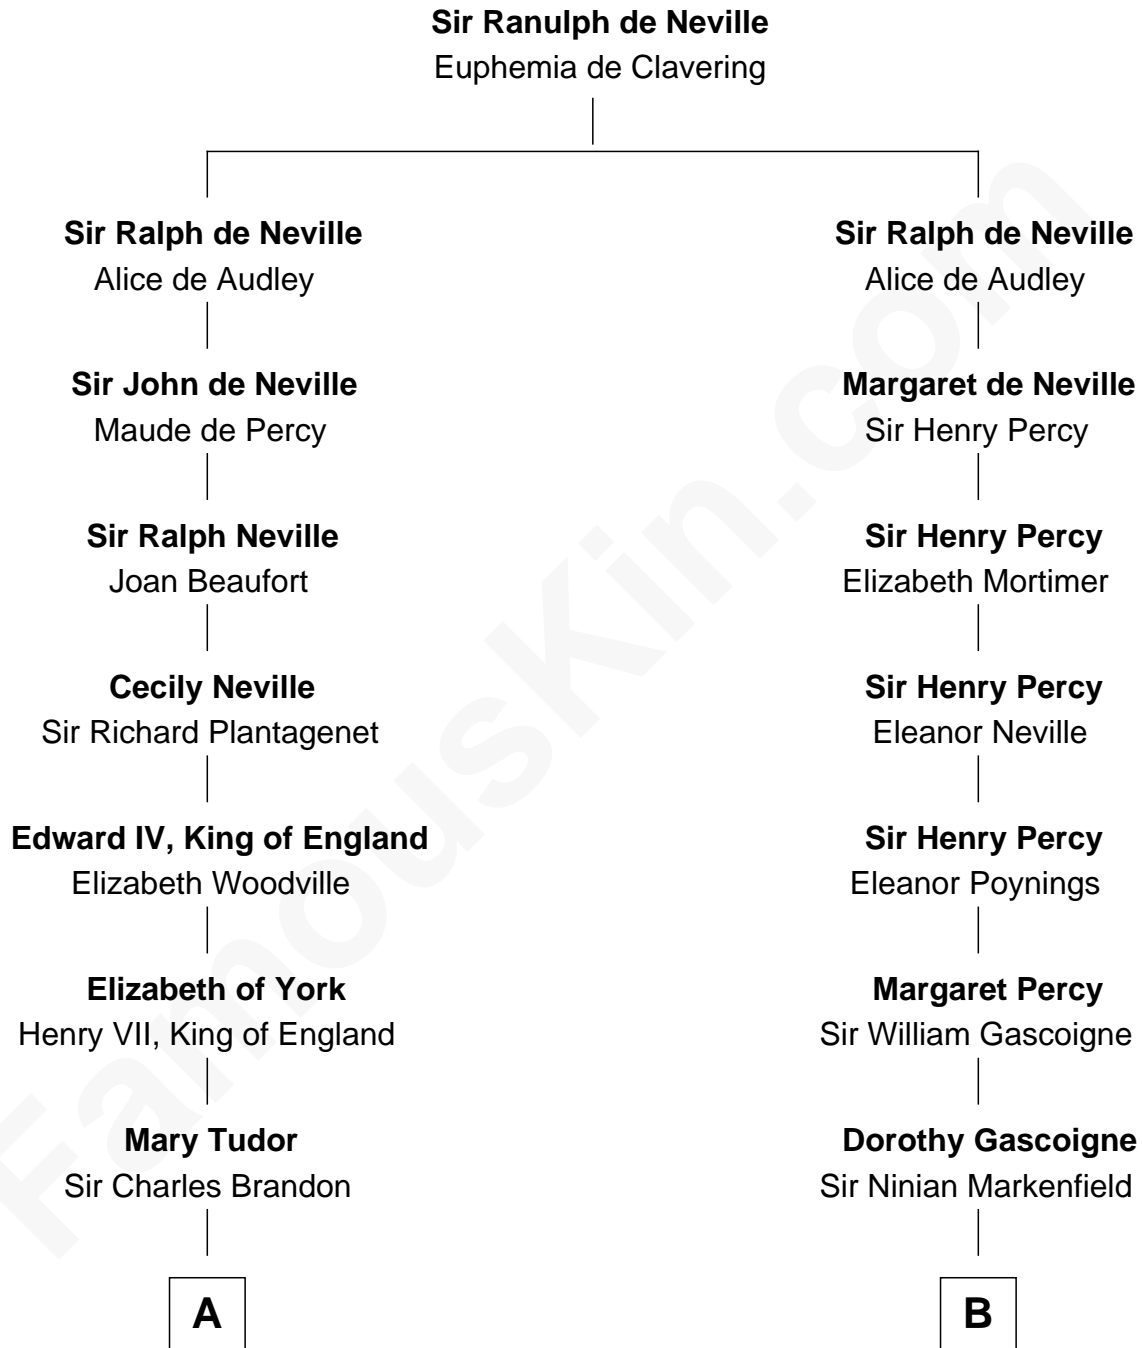

FamousKin.com Relationship Chart of

Hugh Grant

Movie Actor

18th cousin 3 times removed of

Horace Gray

U.S. Supreme Court Justice

C

Cyril Randolph
Frances Selina Hervey

Felton George Randolph
Emily Margaret Nepean

Margaret Isobel Randolph
John Cassilis MacLean

Fynvola Susan MacLean
James Murray Grant

Hugh Grant
Movie Actor

D

Horace Gray
Harriet Upham

Horace Gray
U.S. Supreme Court Justice