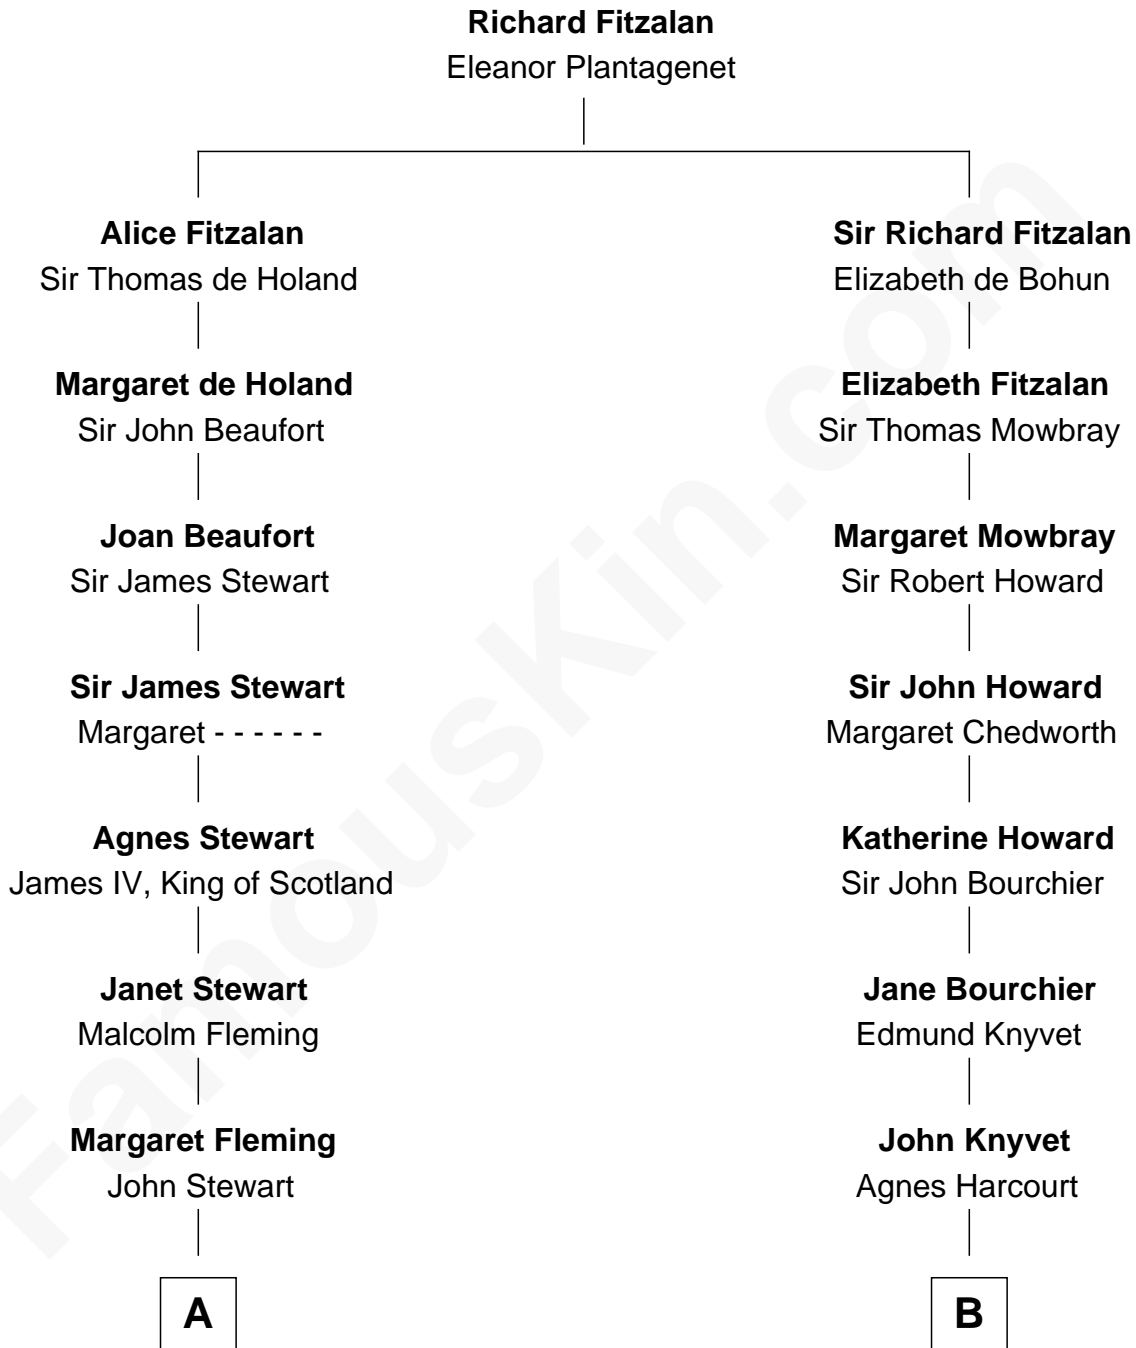

FamousKin.com Relationship Chart of

Hugh Grant
Movie Actor

16th cousin 4 times removed of

Horace Gray
U.S. Supreme Court Justice

C

—
Felton George Randolph

Emily Margaret Nepean

—
Margaret Isobel Randolph

John Cassilis MacLean

—
Fynvola Susan MacLean

James Murray Grant

—
Hugh Grant

Movie Actor

FamousKin.com