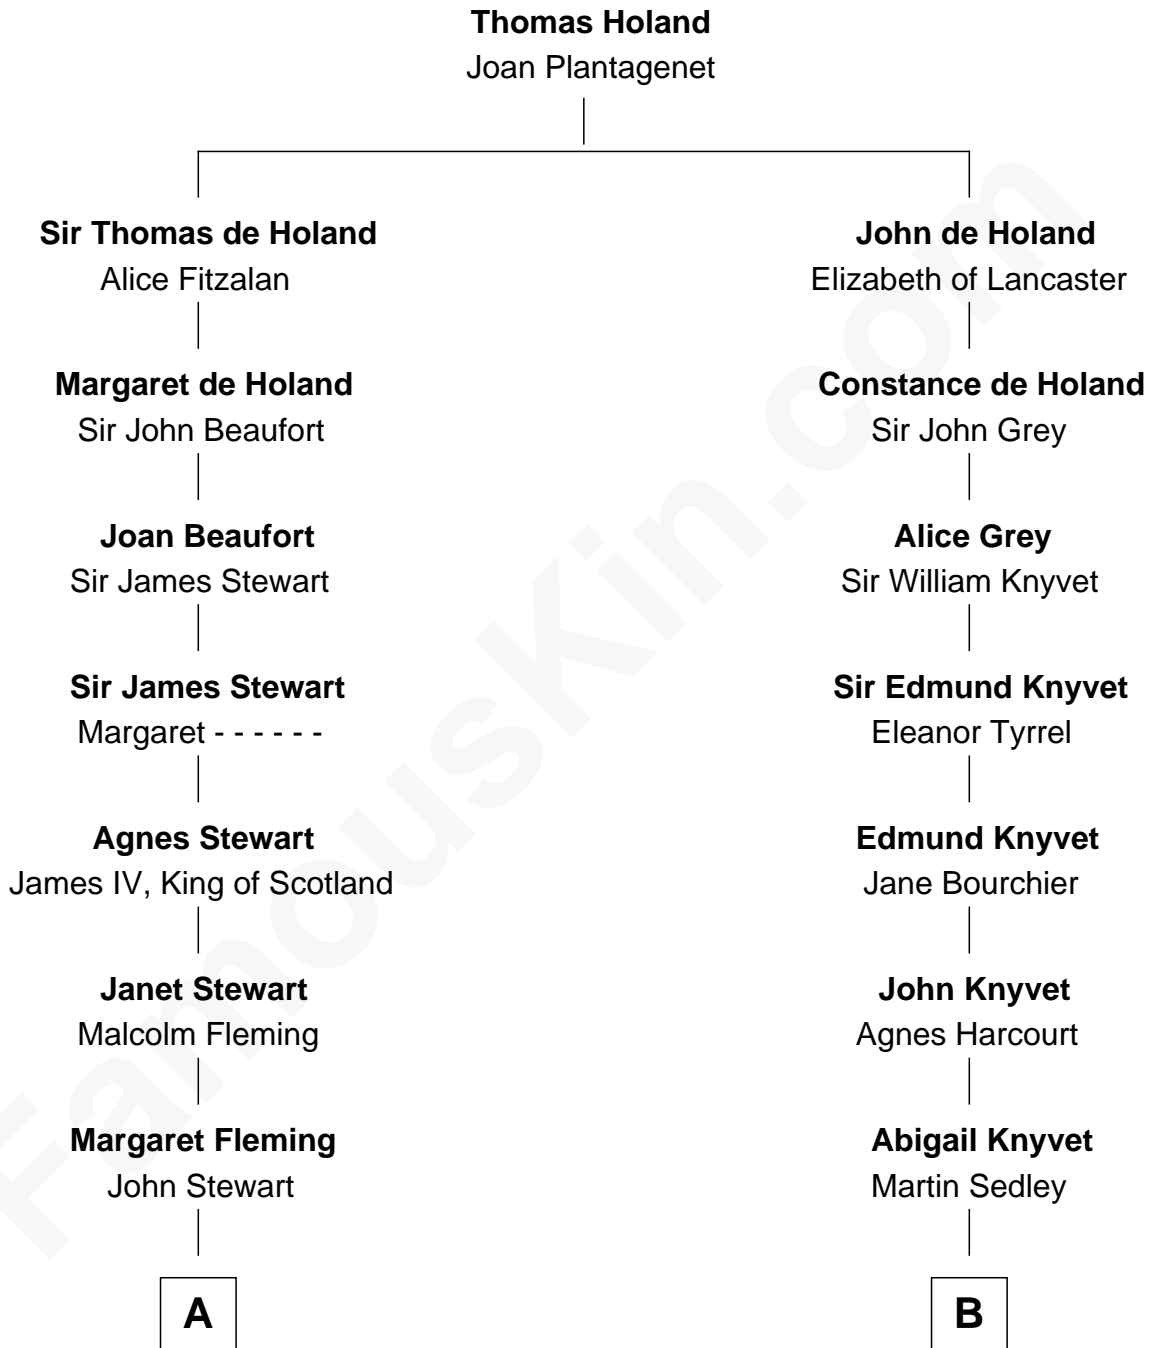

FamousKin.com Relationship Chart of

Hugh Grant
Movie Actor

15th cousin 5 times removed of

Horace Gray
U.S. Supreme Court Justice

C

—
Felton George Randolph

Emily Margaret Nepean

—
Margaret Isobel Randolph

John Cassilis MacLean

—
Fynvola Susan MacLean

James Murray Grant

—
Hugh Grant

Movie Actor

FamousKin.com