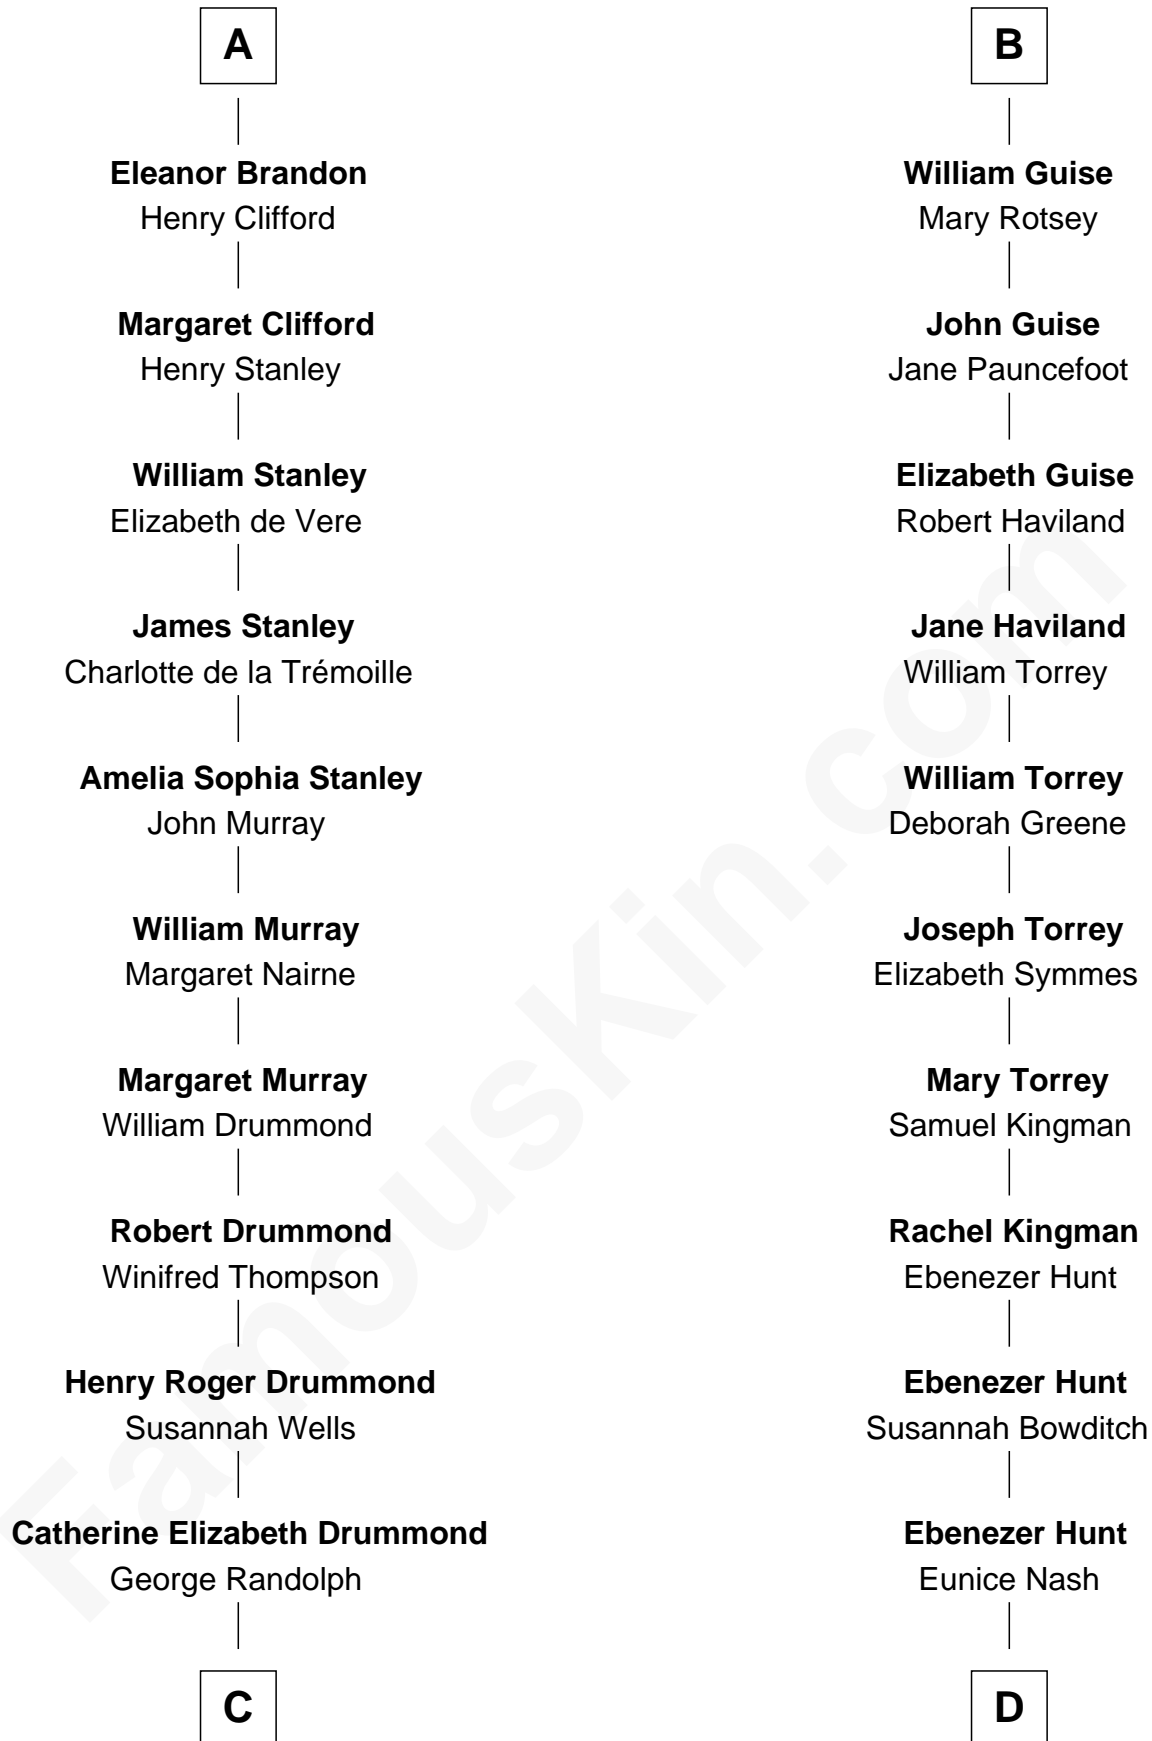

FamousKin.com Relationship Chart of

Hugh Grant

Movie Actor

21st cousin of

Linda Hunt

TV and Movie Actress

C

Cyril Randolph
Frances Selina Hervey

Felton George Randolph
Emily Margaret Nepean

Margaret Isobel Randolph
John Cassilis MacLean

Fynvola Susan MacLean
James Murray Grant

Hugh Grant
Movie Actor

D

Charles Edwin Hunt
Marcia E. Phillips

Charles Phillips Hunt
Ella Maria Read