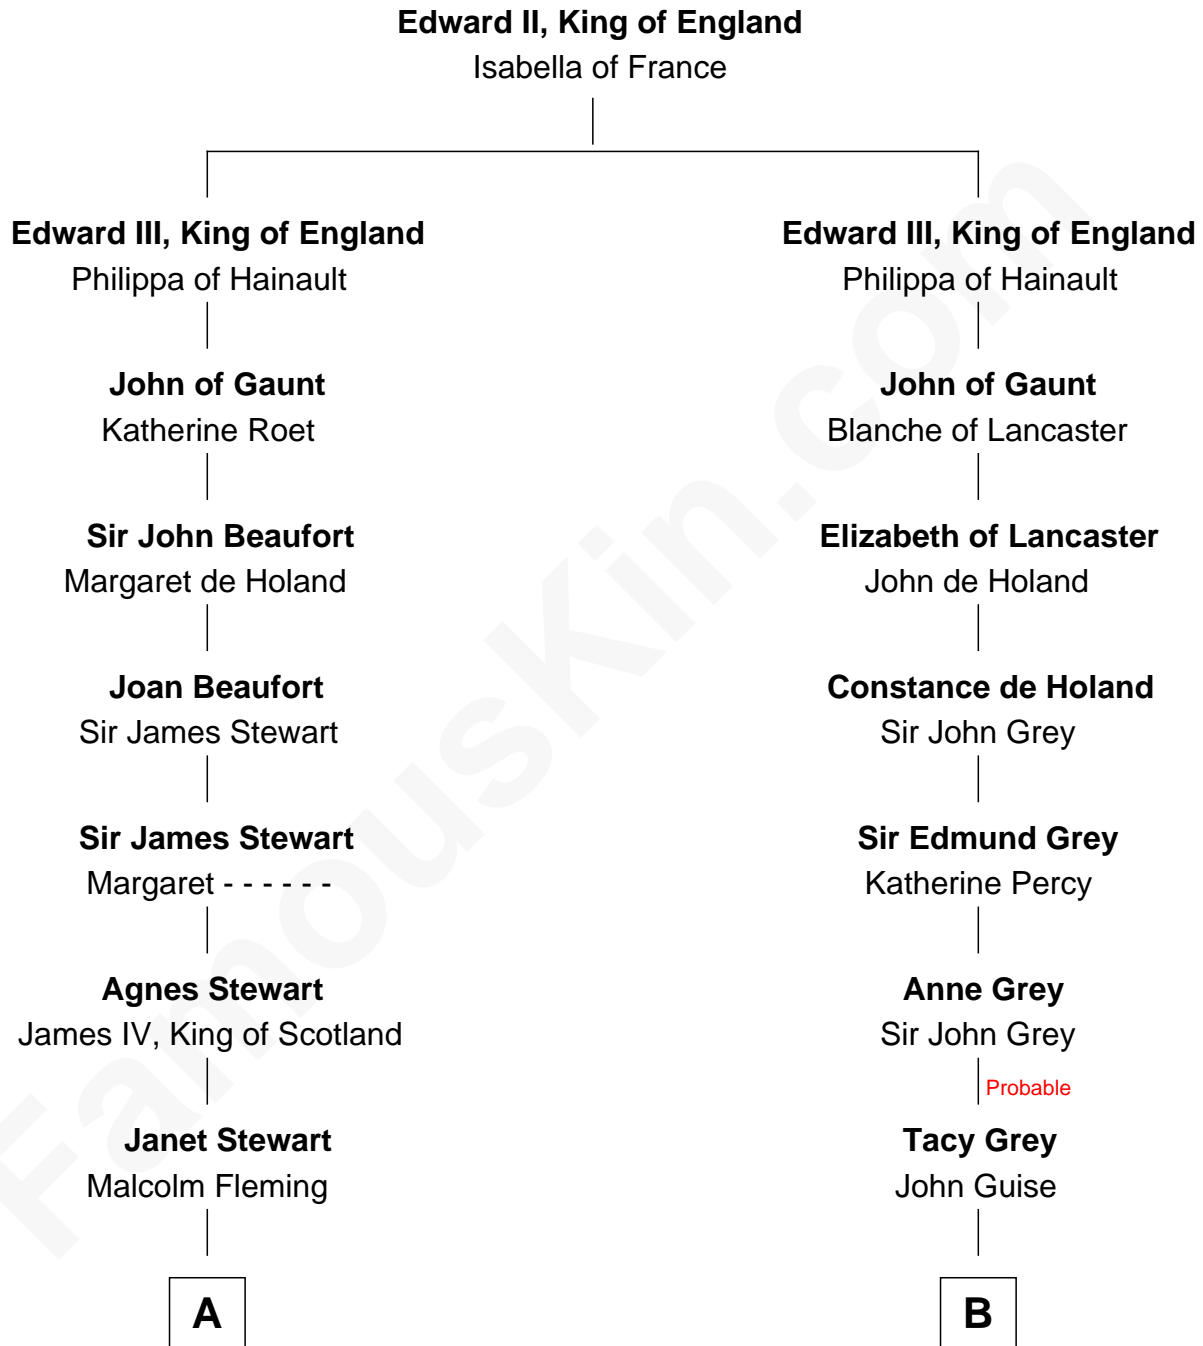

FamousKin.com Relationship Chart of

Hugh Grant

Movie Actor

21st cousin of

Linda Hunt

TV and Movie Actress

C

Cyril Randolph
Frances Selina Hervey

Felton George Randolph
Emily Margaret Nepean

Margaret Isobel Randolph
John Cassilis MacLean

Fynvola Susan MacLean
James Murray Grant

Hugh Grant
Movie Actor

D

Charles Edwin Hunt
Marcia E. Phillips

Charles Phillips Hunt
Ella Maria Read