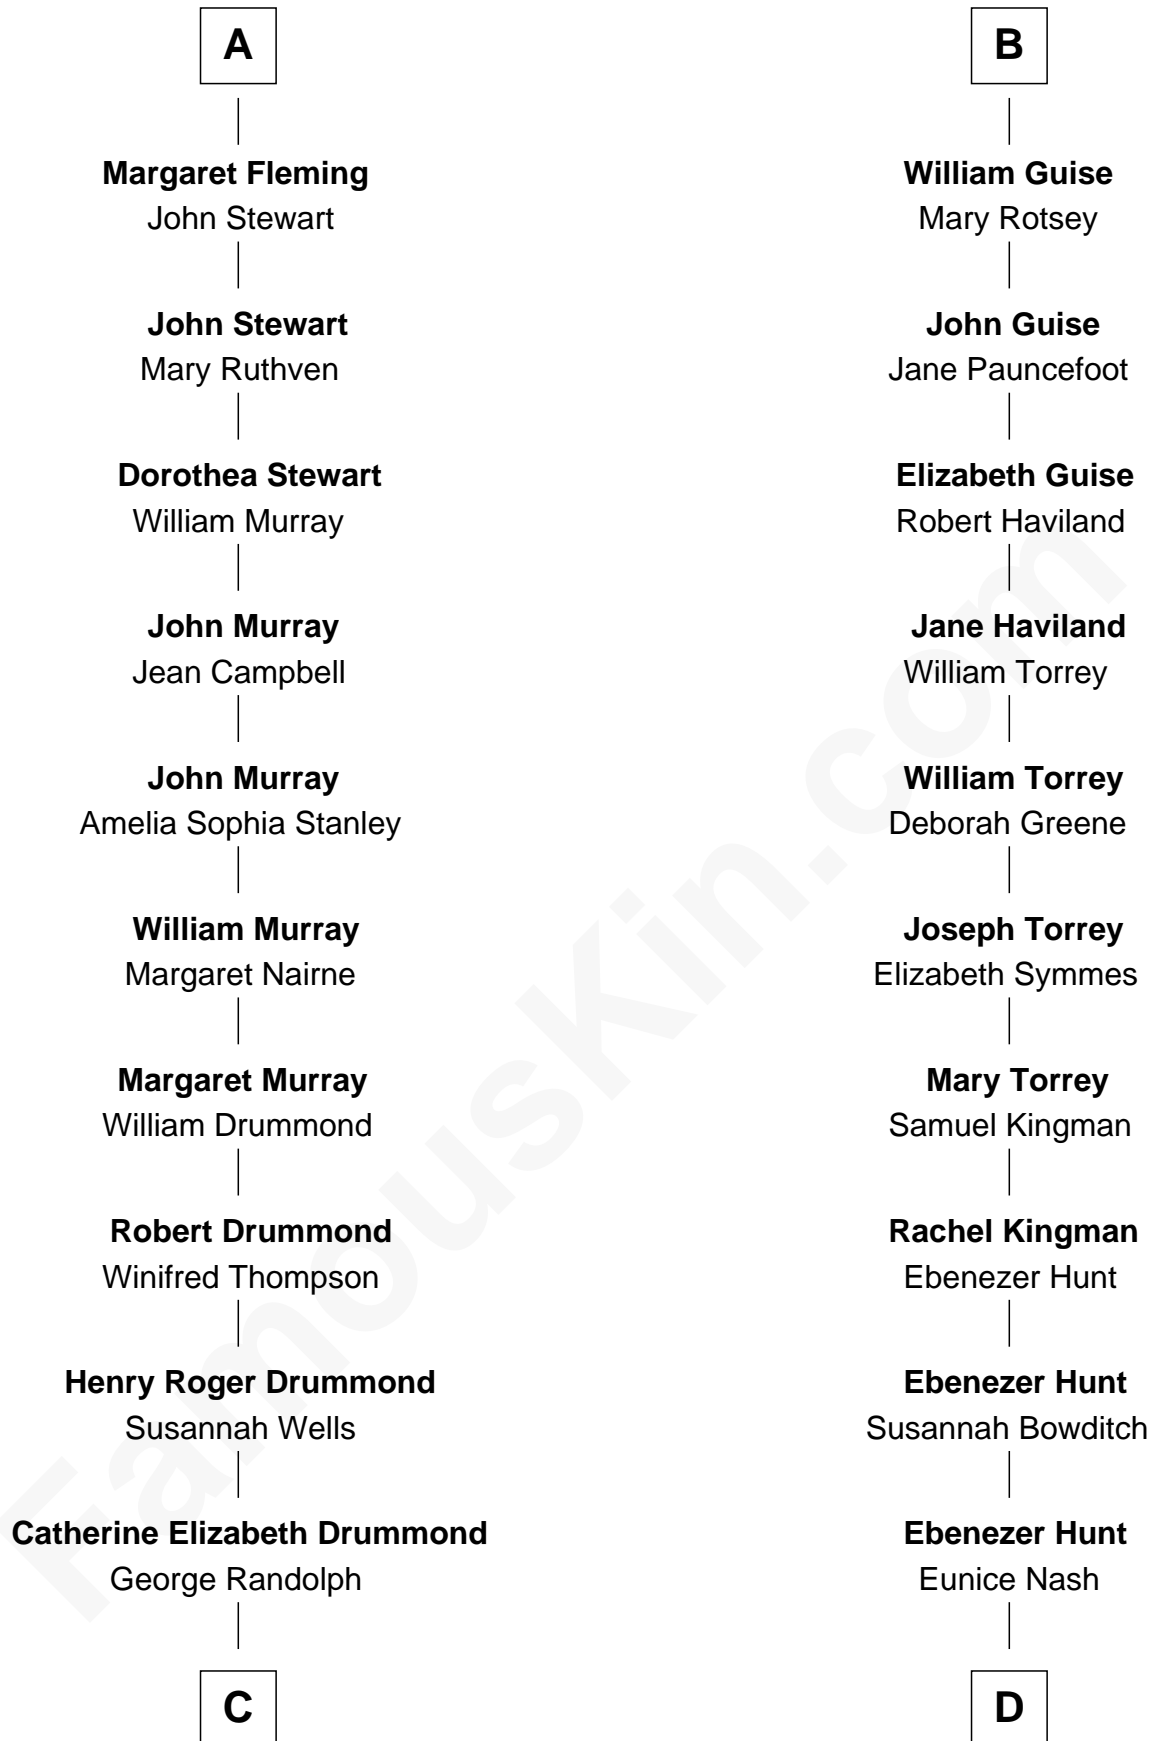

FamousKin.com Relationship Chart of

Hugh Grant

Movie Actor

21st cousin of

Linda Hunt

TV and Movie Actress

C

Cyril Randolph
Frances Selina Hervey

Felton George Randolph
Emily Margaret Nepean

Margaret Isobel Randolph
John Cassilis MacLean

Fynvola Susan MacLean
James Murray Grant

Hugh Grant
Movie Actor

D

Charles Edwin Hunt
Marcia E. Phillips

Charles Phillips Hunt
Ella Maria Read