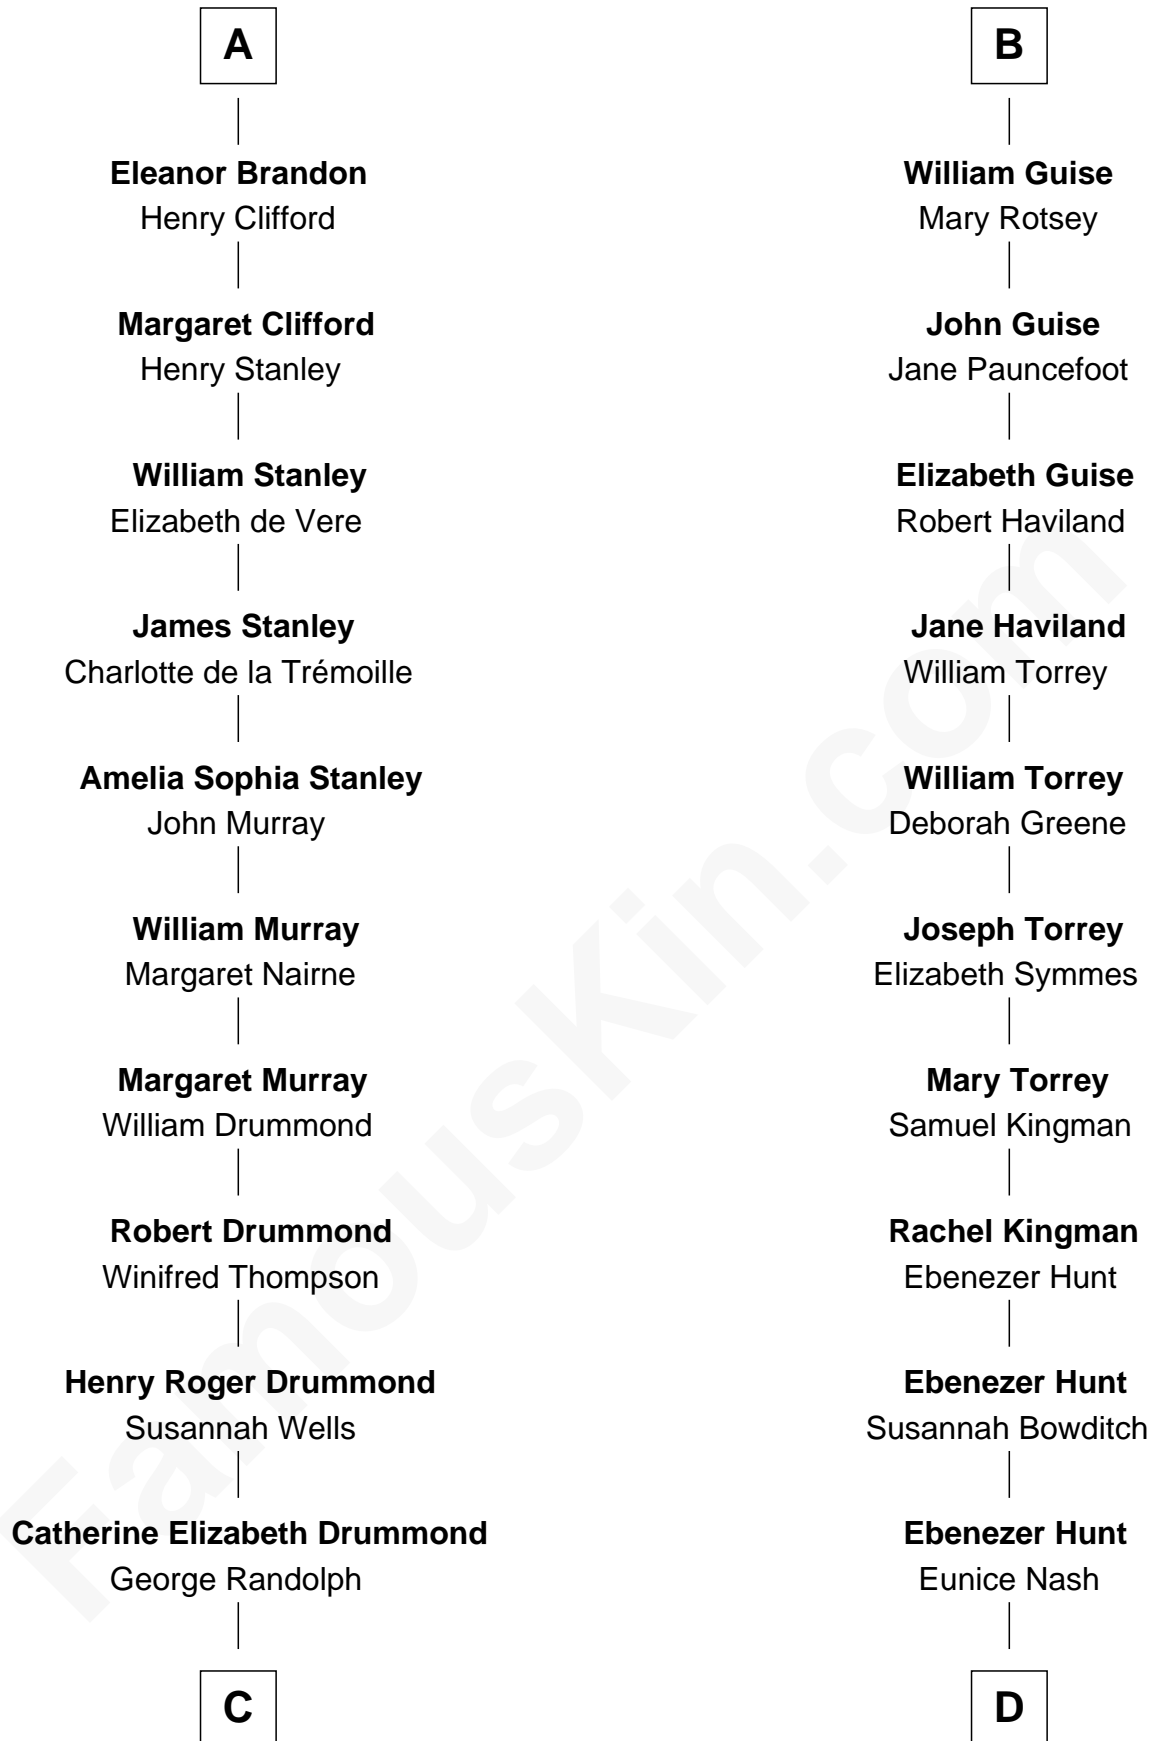

# FamousKin.com Relationship Chart of

**Hugh Grant**

*Movie Actor*

21st cousin of

**Linda Hunt**

*TV and Movie Actress*

**Sir Ranulph de Neville**  
Euphemia de Clavering

**C**

**Cyril Randolph**  
Frances Selina Hervey

**Felton George Randolph**  
Emily Margaret Nepean

**Margaret Isobel Randolph**  
John Cassilis MacLean

**Fynvola Susan MacLean**  
James Murray Grant

**Hugh Grant**  
*Movie Actor*