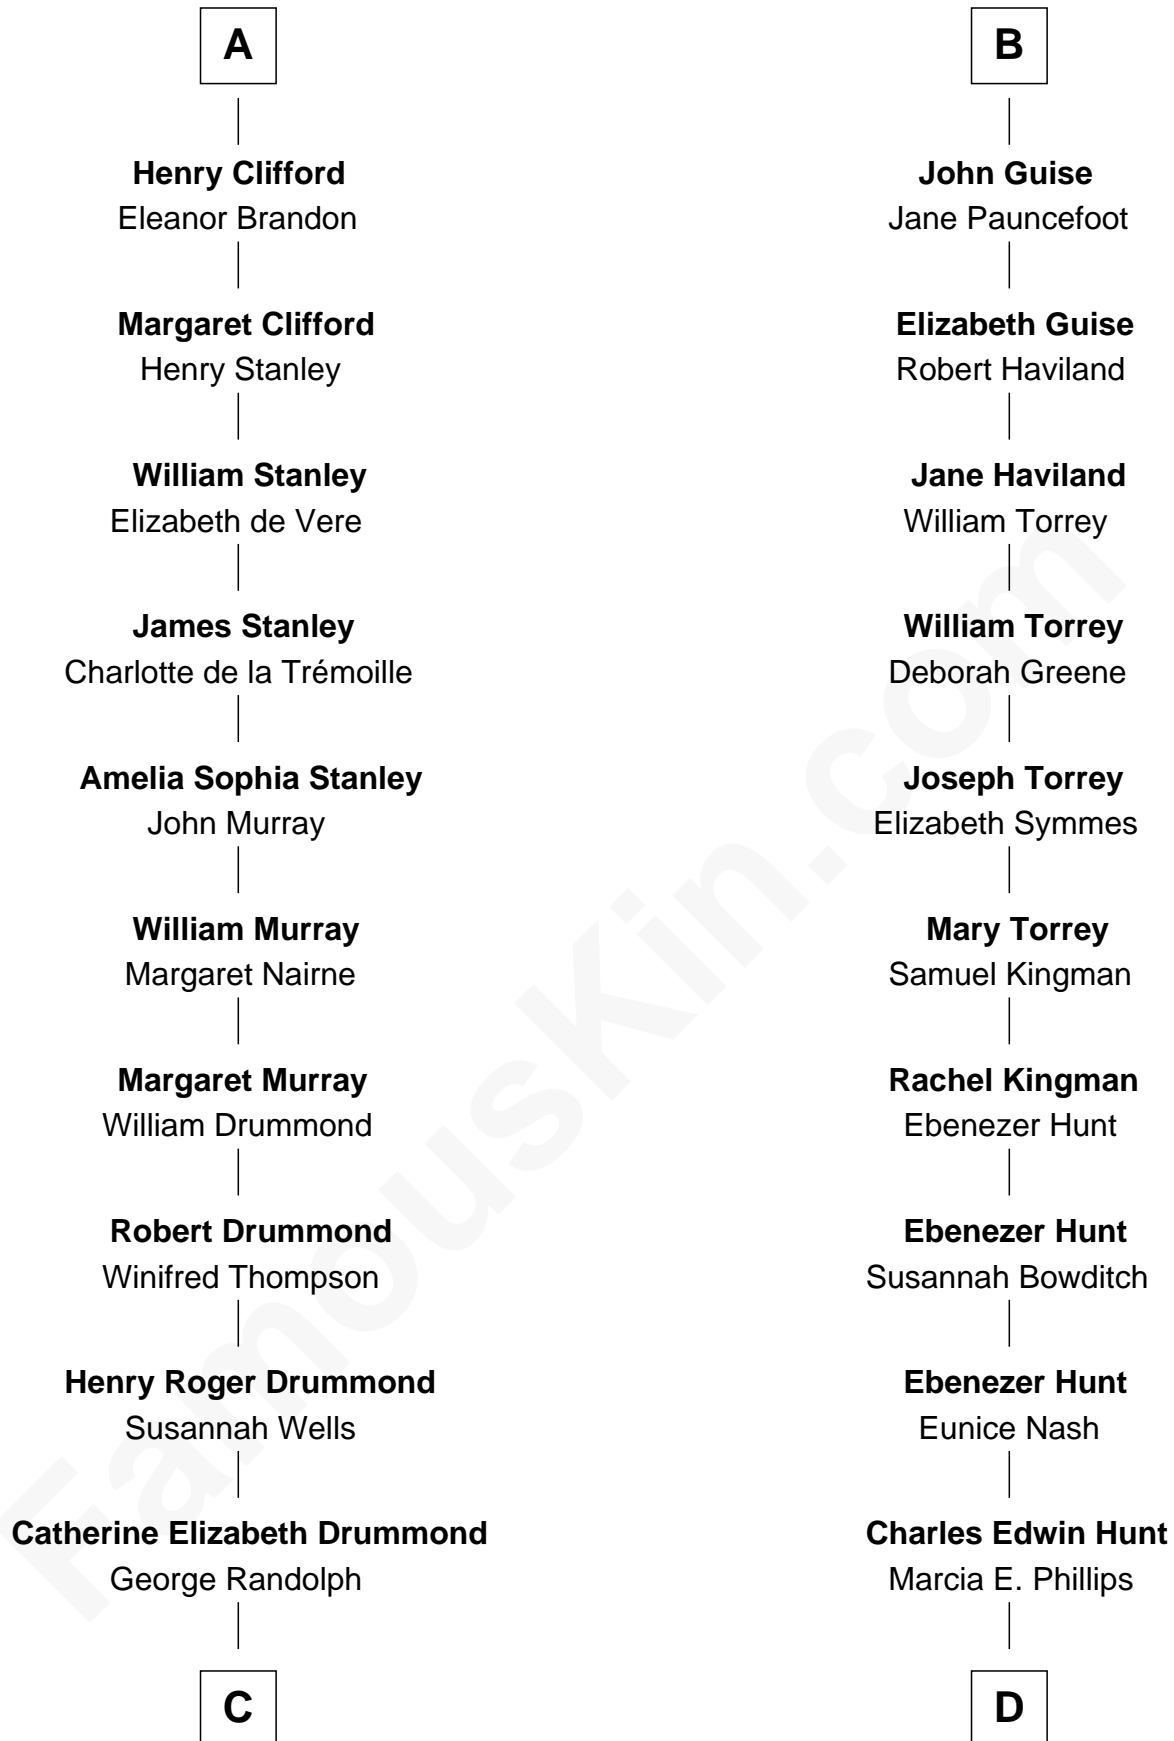

# FamousKin.com Relationship Chart of

**Hugh Grant**

*Movie Actor*

20th cousin 1 time removed of

**Linda Hunt**

*TV and Movie Actress*

**C**

**Cyril Randolph**  
Frances Selina Hervey

**Felton George Randolph**  
Emily Margaret Nepean

**Margaret Isobel Randolph**  
John Cassilis MacLean

**Fynvola Susan MacLean**  
James Murray Grant

**Hugh Grant**  
*Movie Actor*

**D**

**Charles Phillips Hunt**  
Ella Maria Read