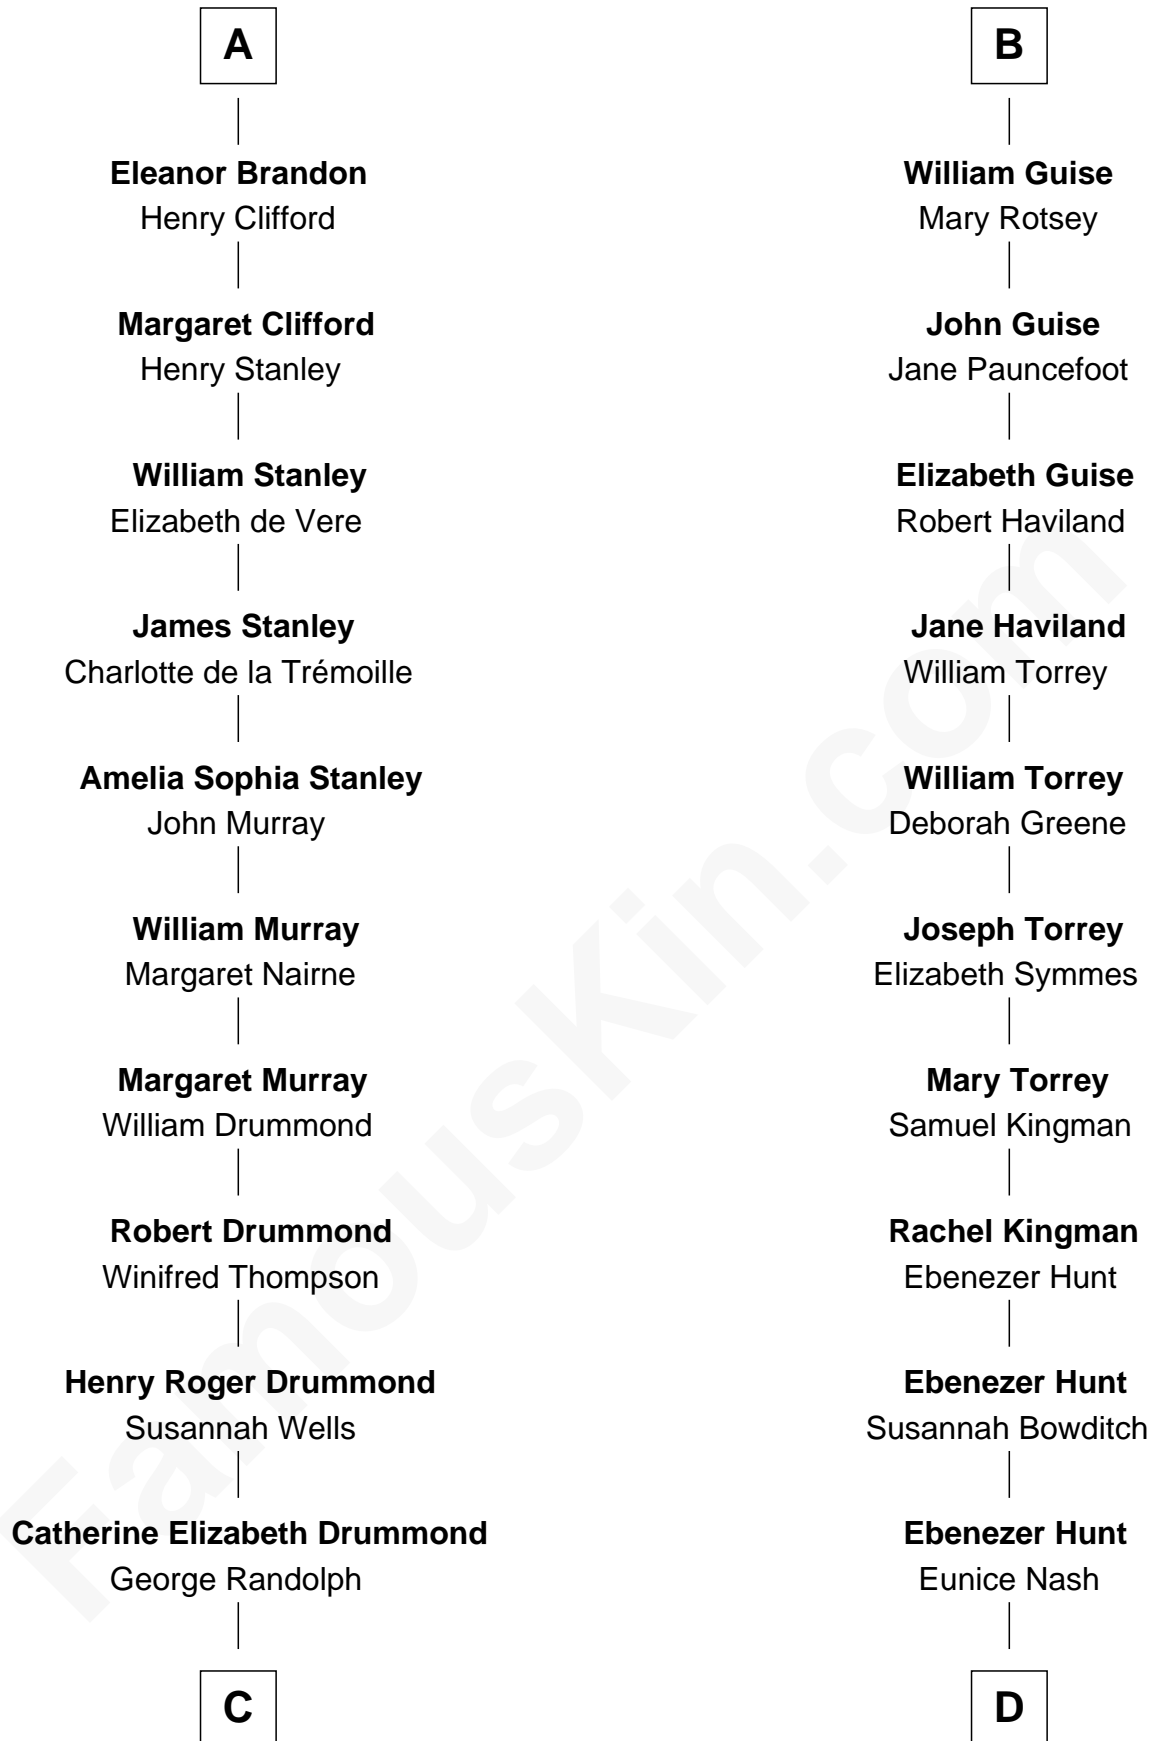

FamousKin.com Relationship Chart of

Hugh Grant

Movie Actor

21st cousin of

Linda Hunt

TV and Movie Actress

Sir Hugh I de Audley

Iseult de Mortimer