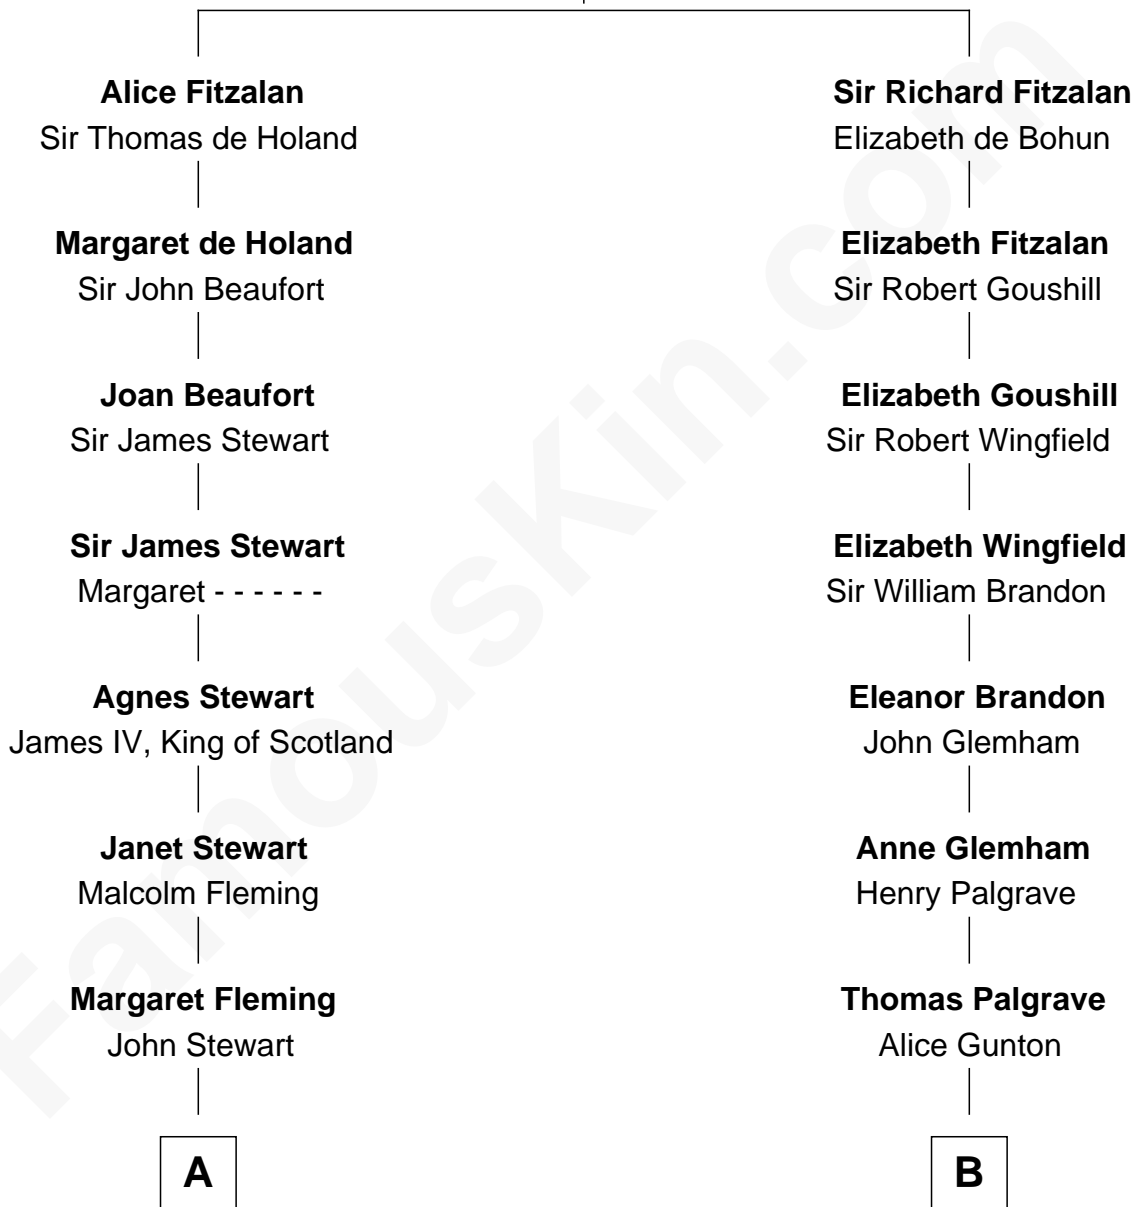

FamousKin.com Relationship Chart of

Hugh Grant

Movie Actor

19th cousin 1 time removed of

Linda Hunt

TV and Movie Actress

Richard Fitzalan
Eleanor Plantagenet

Linda Hunt photo by [RedCarpetReport](#) [\(CC BY-SA 2.0\)](#)