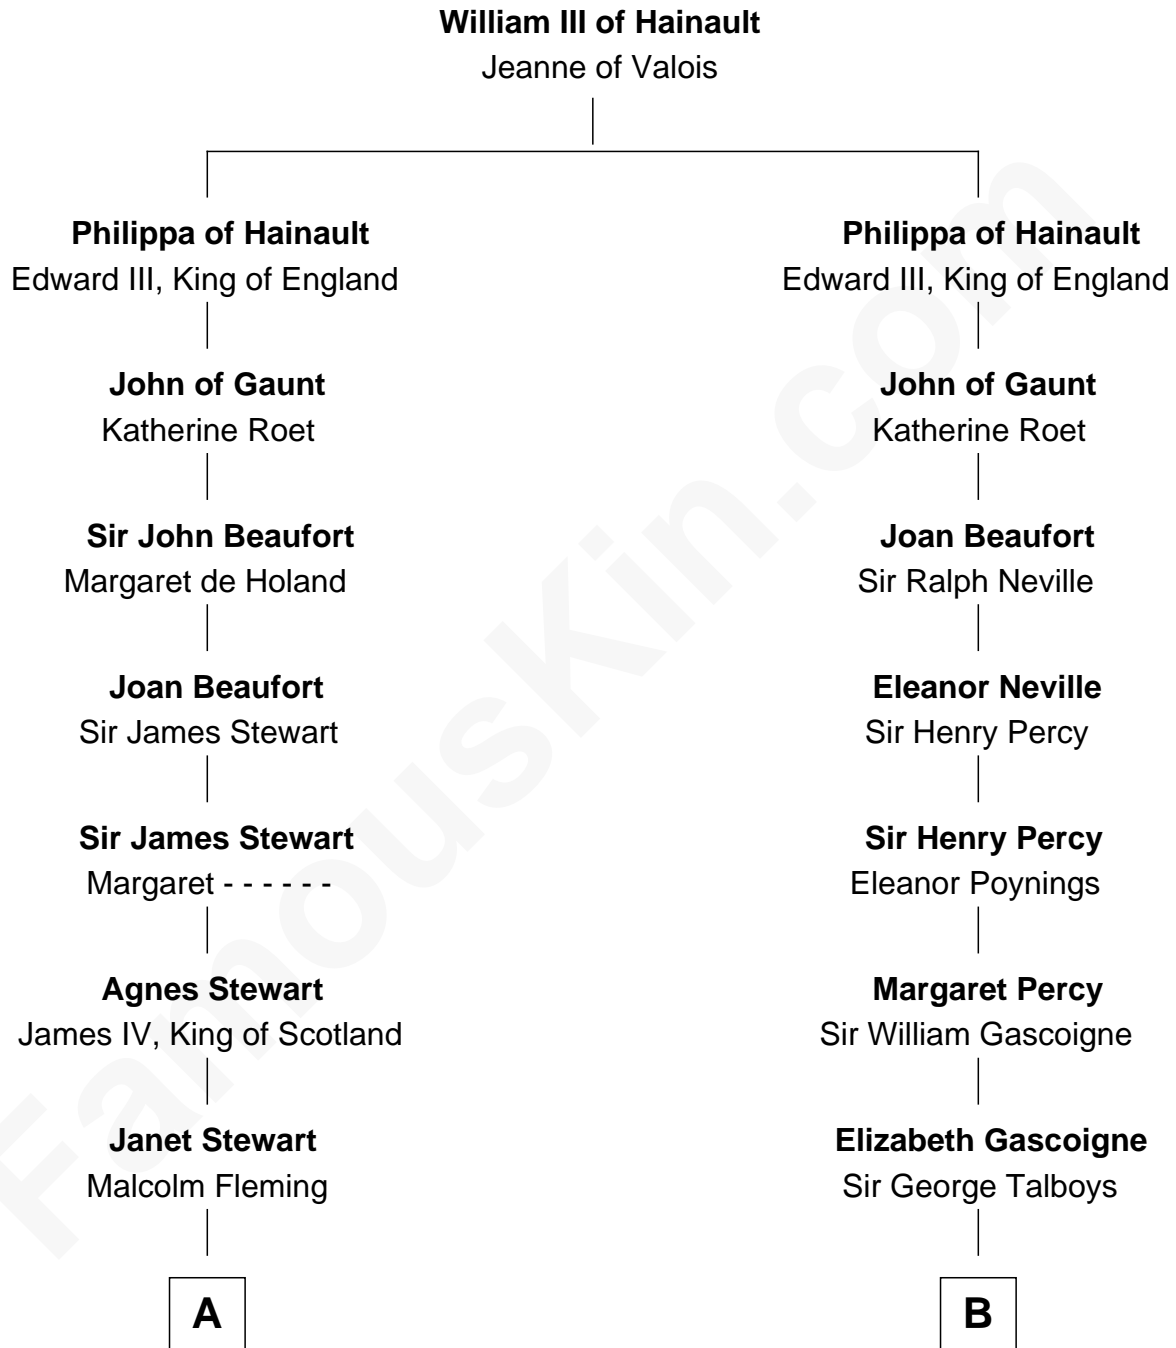

FamousKin.com
Relationship Chart of
Hugh Grant
Movie Actor

19th cousin 2 times removed of
General George S. Patton
U.S. Army - World War II

C

Cyril Randolph
Frances Selina Hervey

Felton George Randolph
Emily Margaret Nepean

Margaret Isobel Randolph
John Cassilis MacLean

Fynvola Susan MacLean
James Murray Grant

Hugh Grant
Movie Actor

D

Susan Thornton Glassell
George Smith Patton

George Smith Patton
Ruth Wilson

General George S. Patton
U.S. Army - World War II