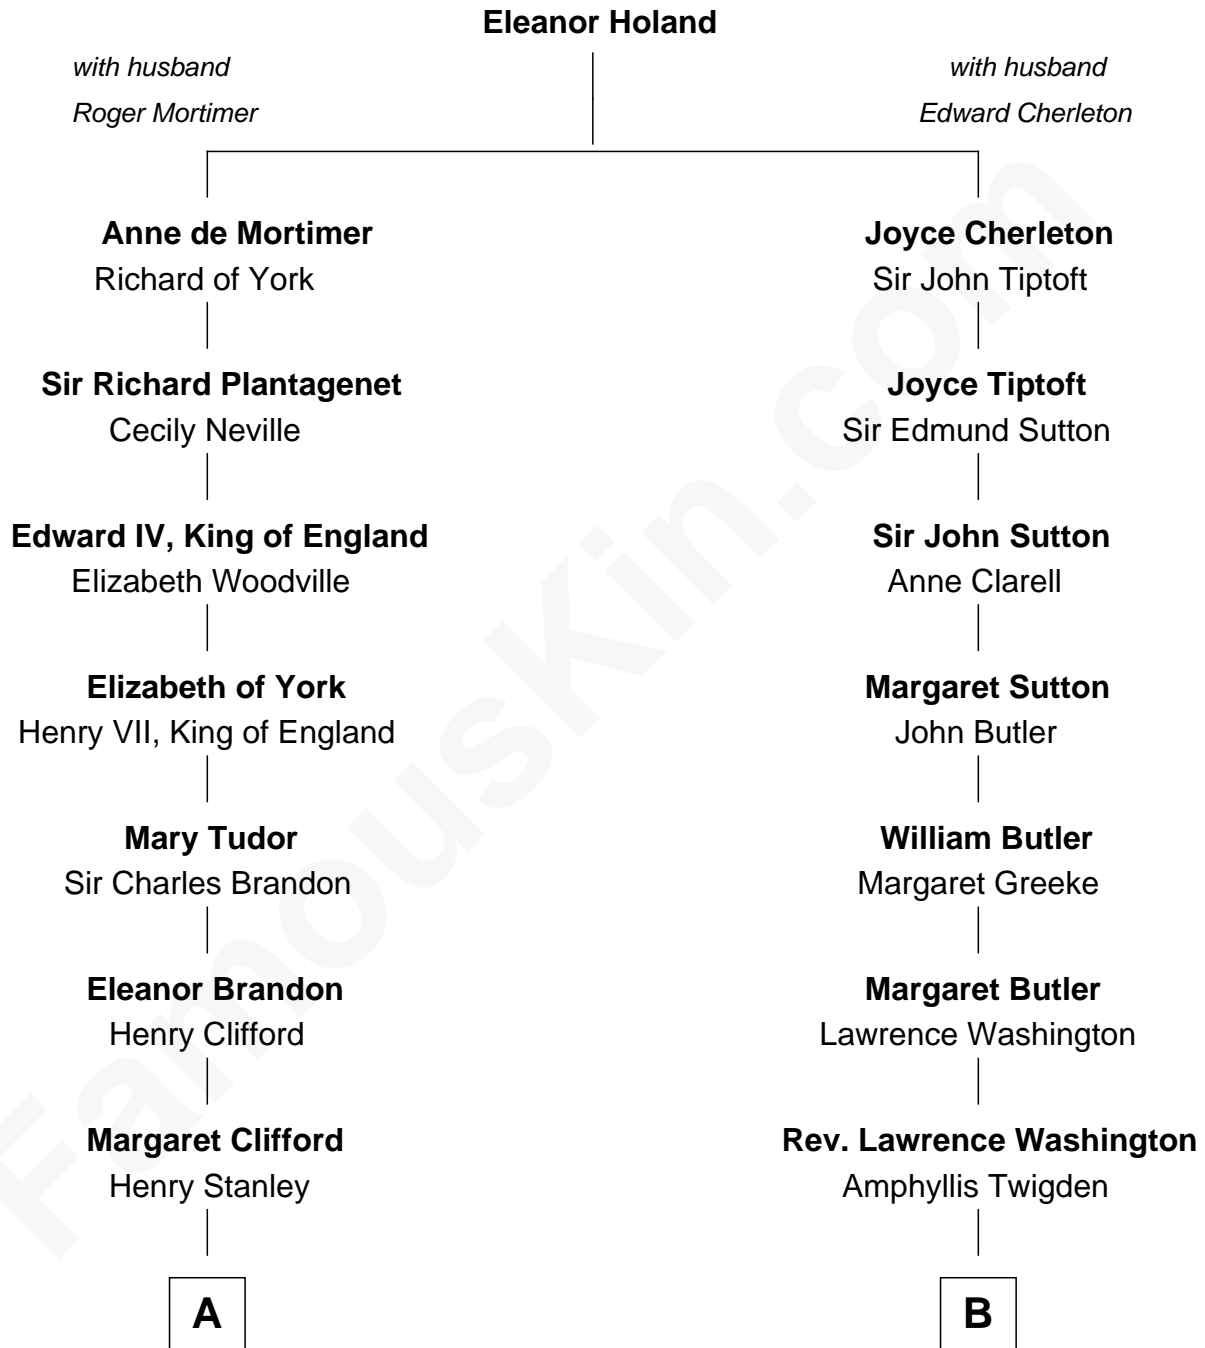

FamousKin.com
Relationship Chart of
Hugh Grant
Movie Actor

16th cousin 3 times removed of
General George S. Patton
U.S. Army - World War II

C

—
Margaret Isobel Randolph

John Cassilis MacLean

—
Fynvola Susan MacLean