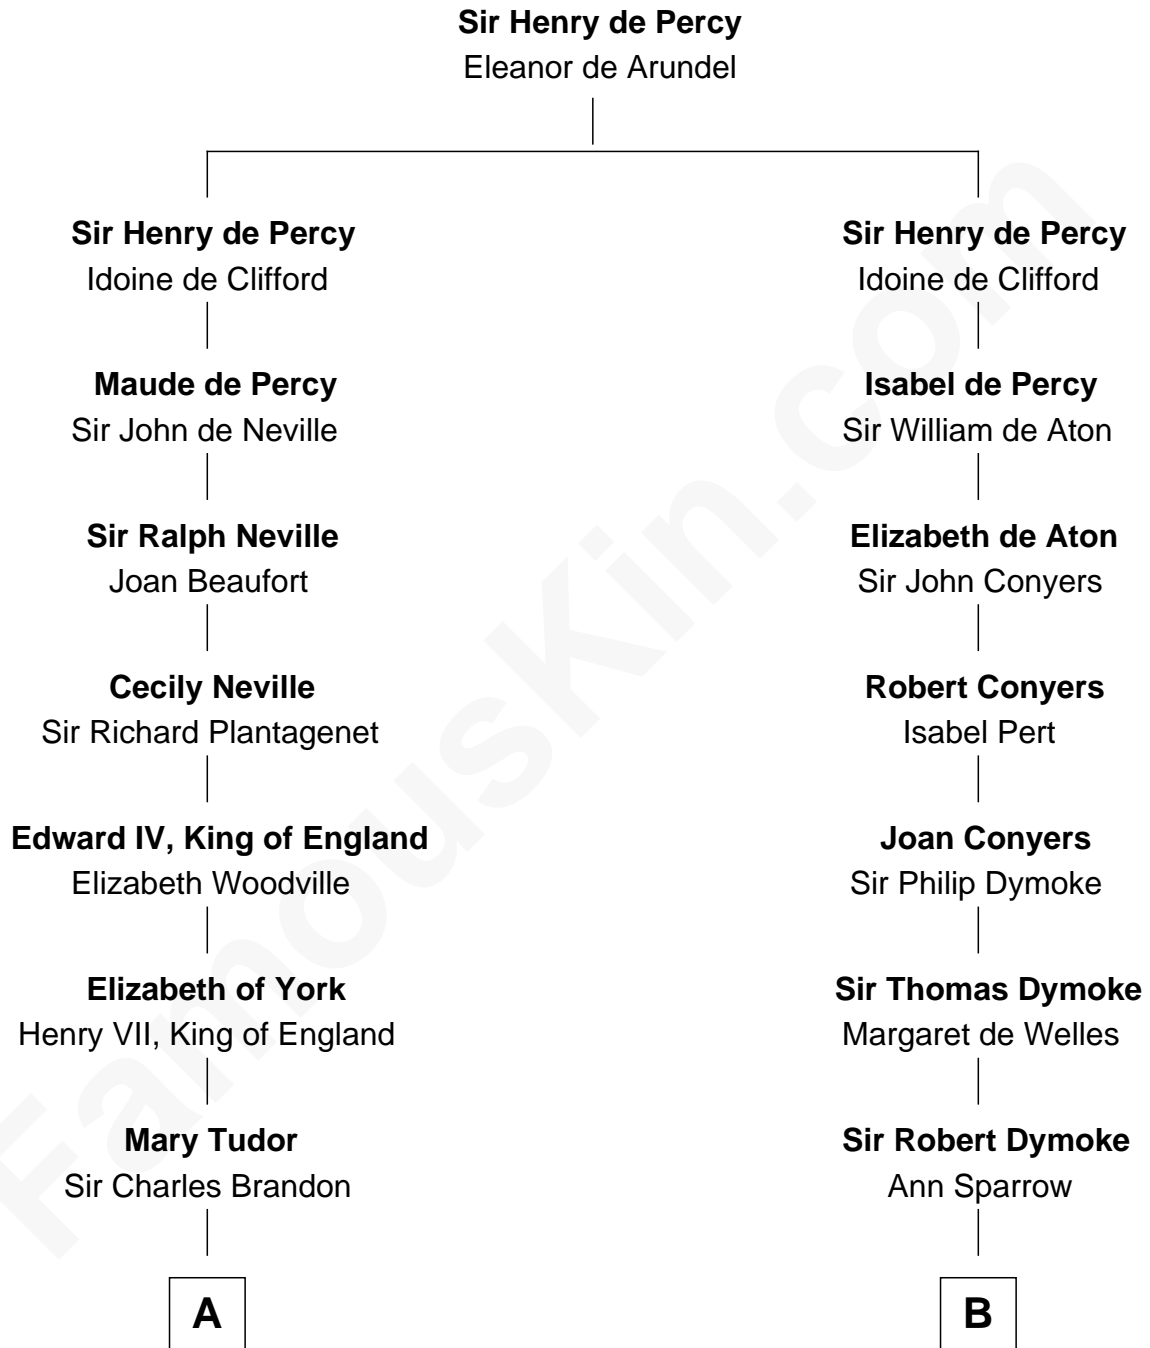

FamousKin.com
Relationship Chart of
Hugh Grant
Movie Actor

19th cousin 2 times removed of
General George S. Patton
U.S. Army - World War II

C

Cyril Randolph
Frances Selina Hervey

Felton George Randolph
Emily Margaret Nepean

Margaret Isobel Randolph
John Cassilis MacLean

Fynvola Susan MacLean
James Murray Grant

Hugh Grant
Movie Actor

D

Susan Thornton Glassell
George Smith Patton

George Smith Patton
Ruth Wilson

General George S. Patton
U.S. Army - World War II