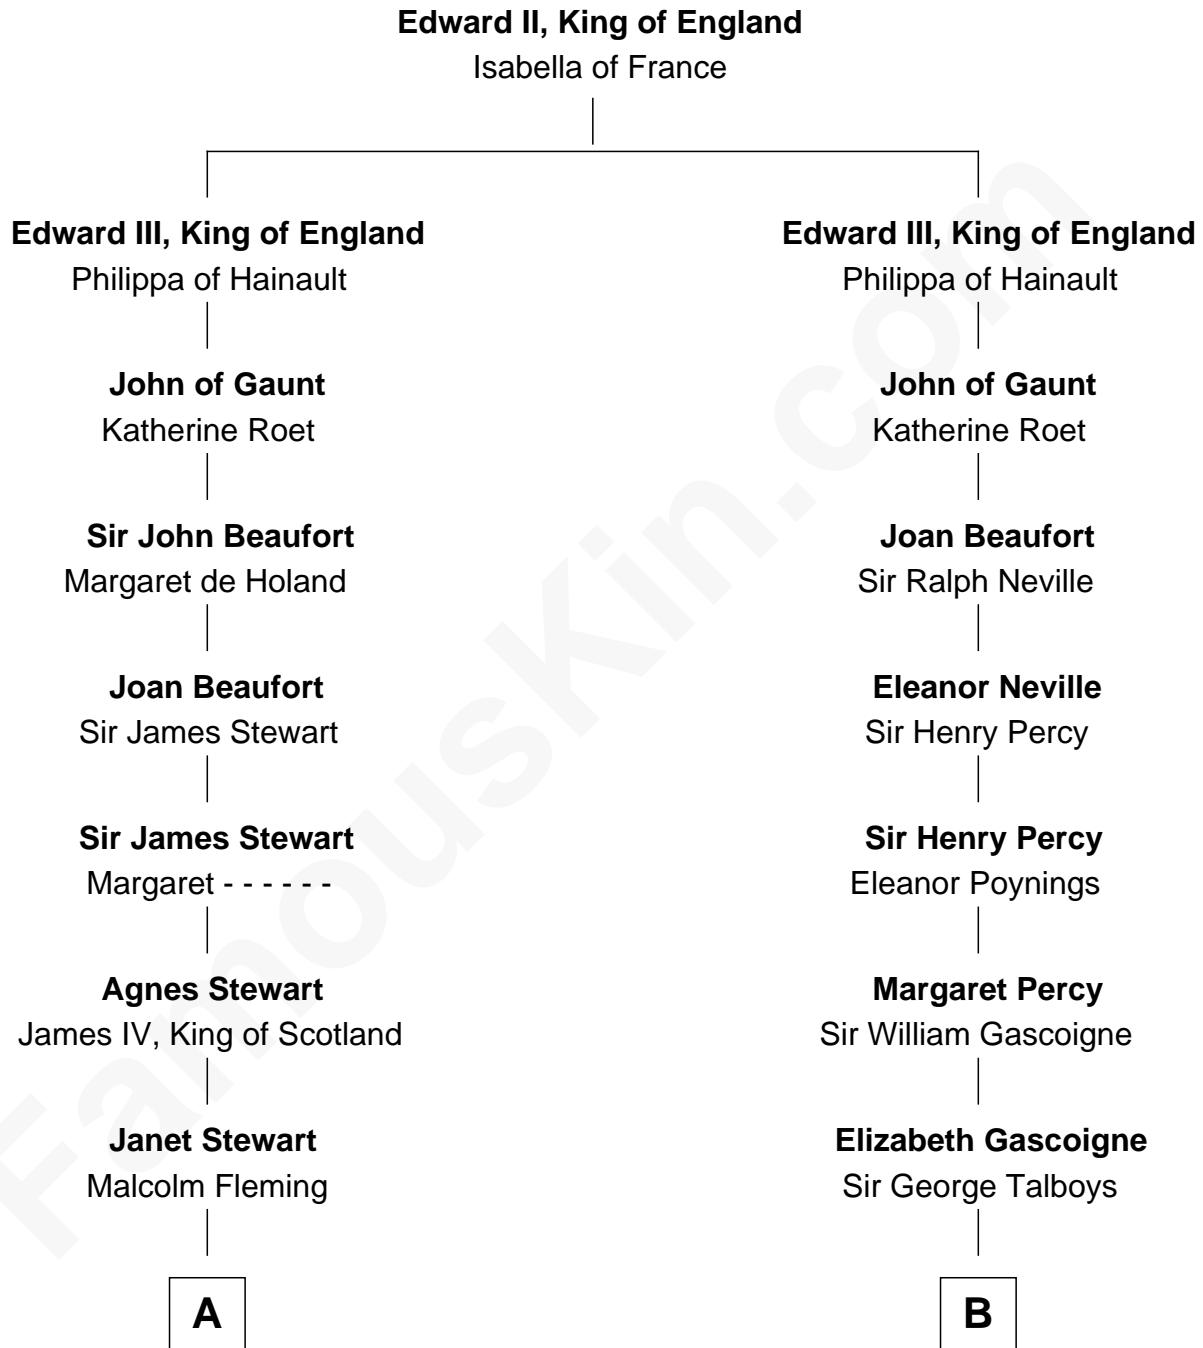

FamousKin.com Relationship Chart of

Hugh Grant

Movie Actor

19th cousin 2 times removed of

General George S. Patton

U.S. Army - World War II

C

Cyril Randolph
Frances Selina Hervey