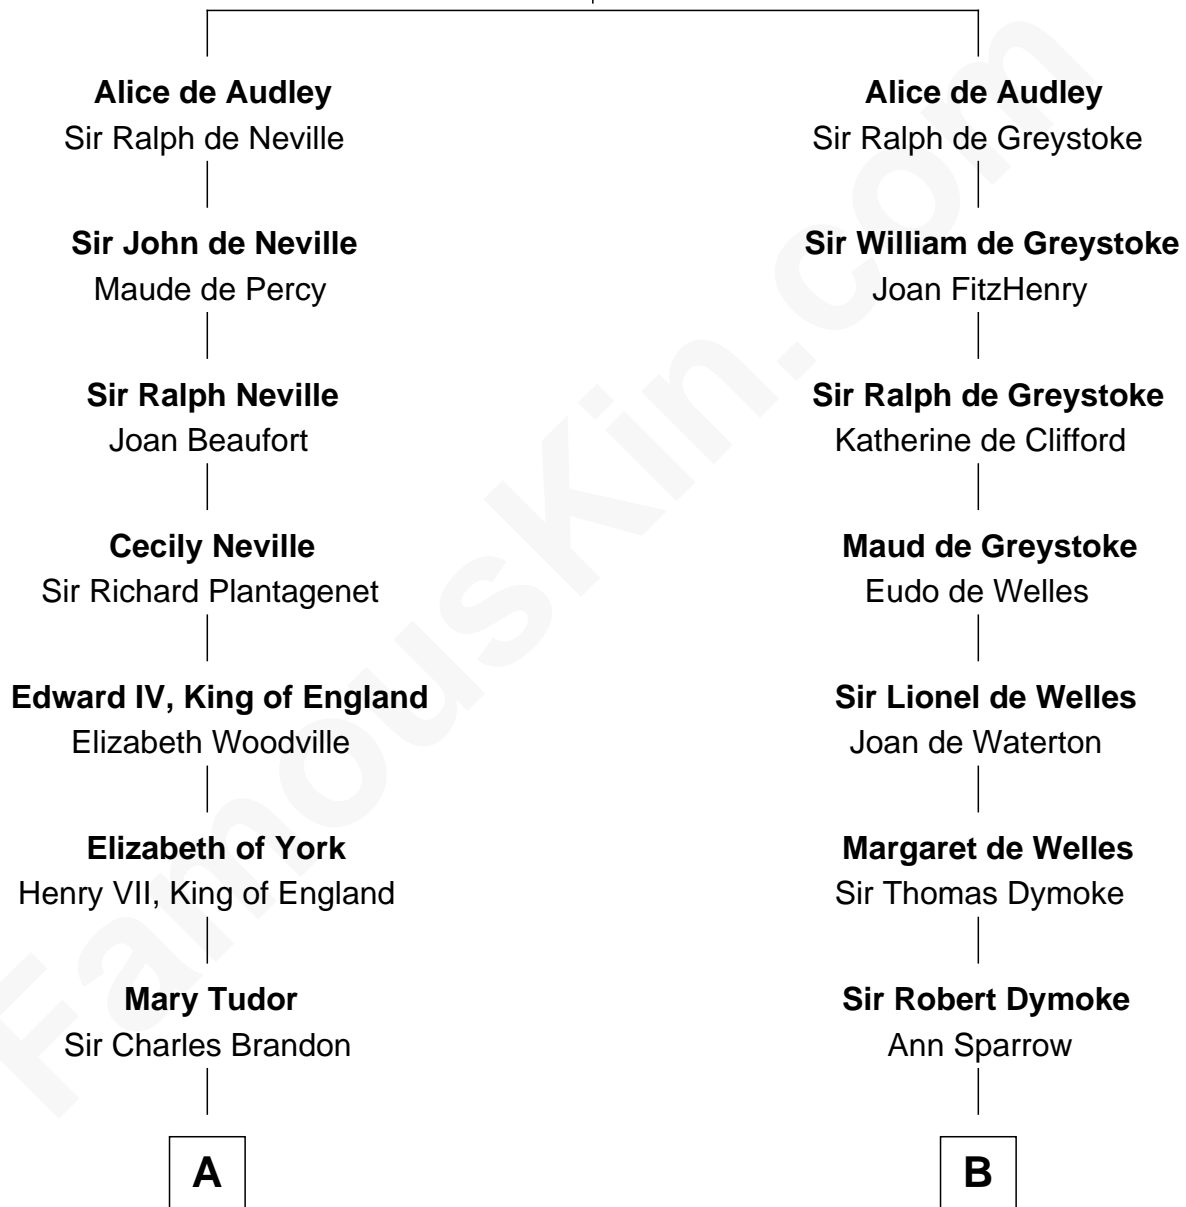

FamousKin.com Relationship Chart of

Hugh Grant

Movie Actor

19th cousin 2 times removed of

General George S. Patton

U.S. Army - World War II

Sir Hugh I de Audley

Iseult de Mortimer