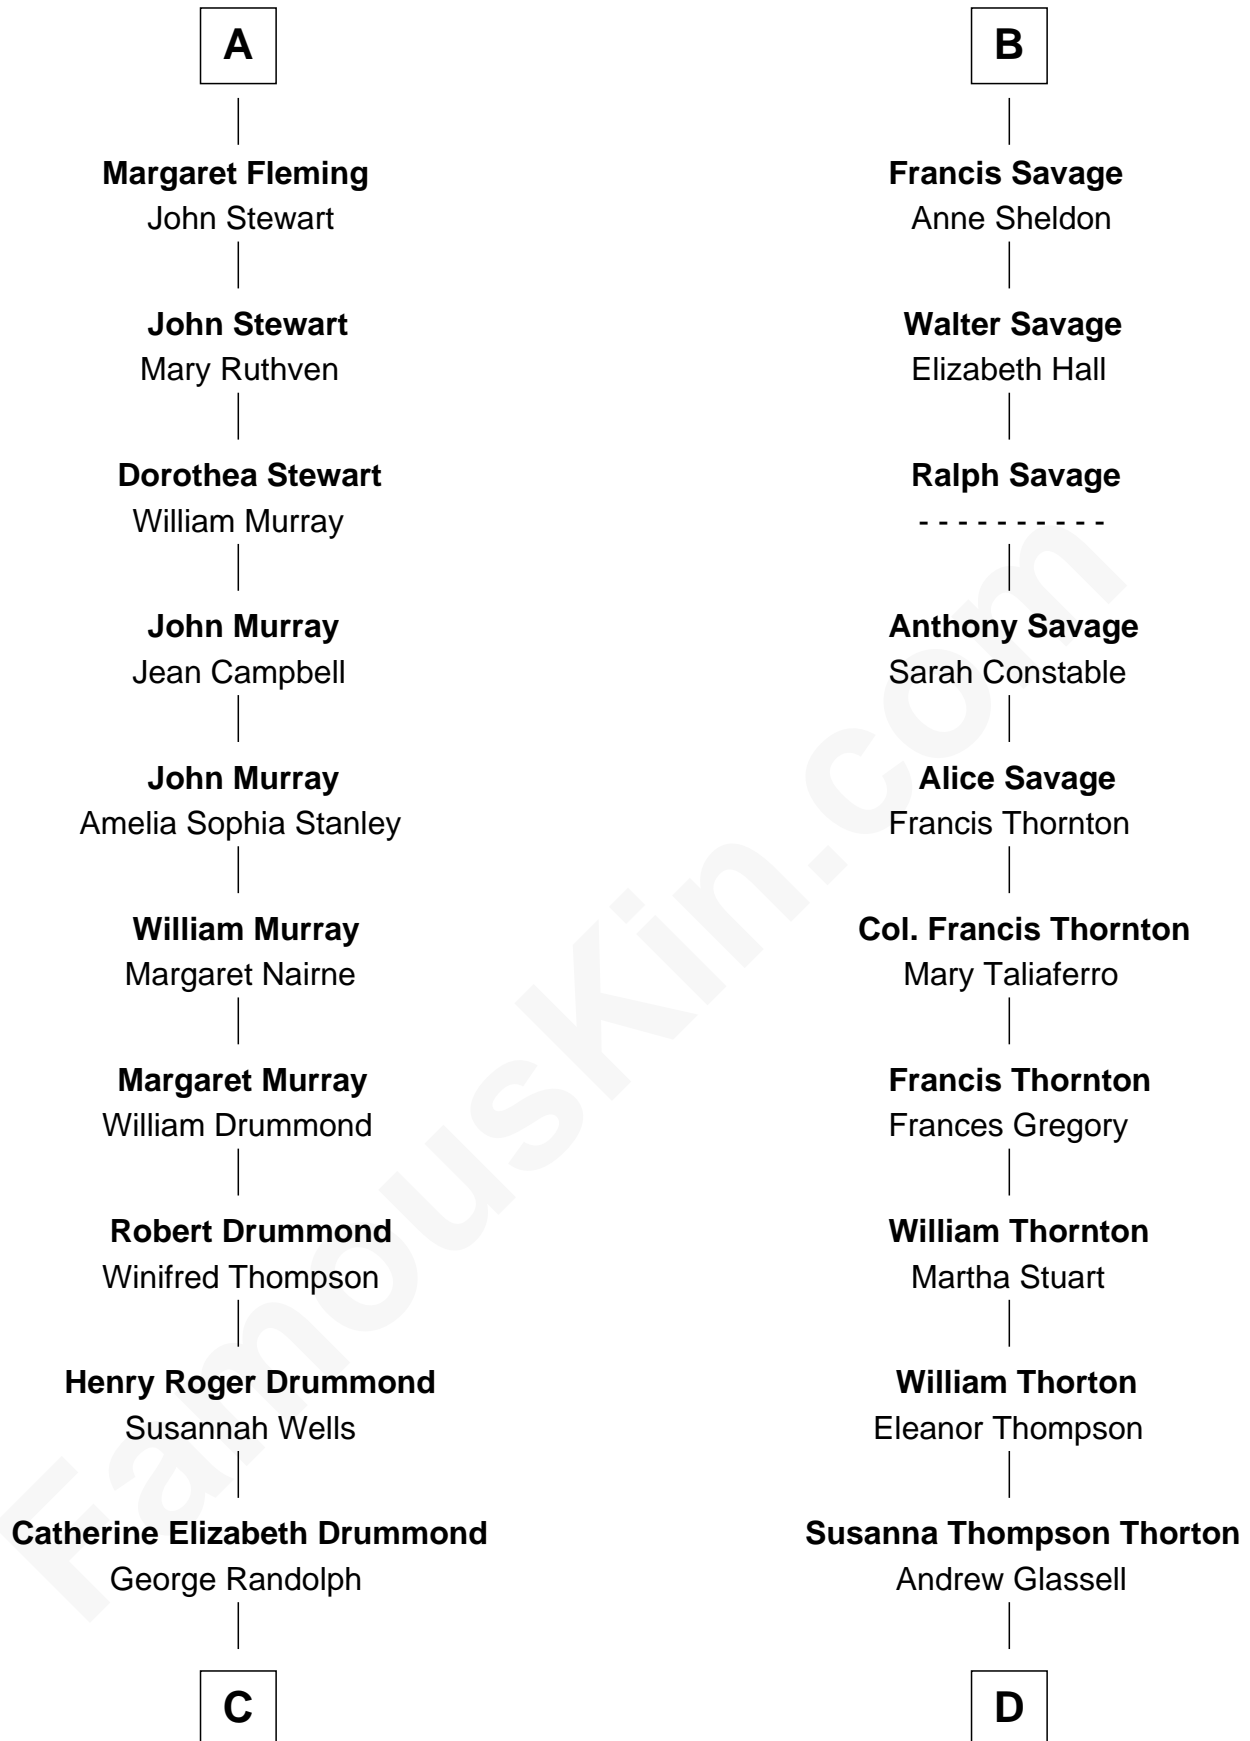

FamousKin.com Relationship Chart of

Hugh Grant

Movie Actor

19th cousin 2 times removed of

General George S. Patton

U.S. Army - World War II

Edmund Fitzalan

Alice de Warenne