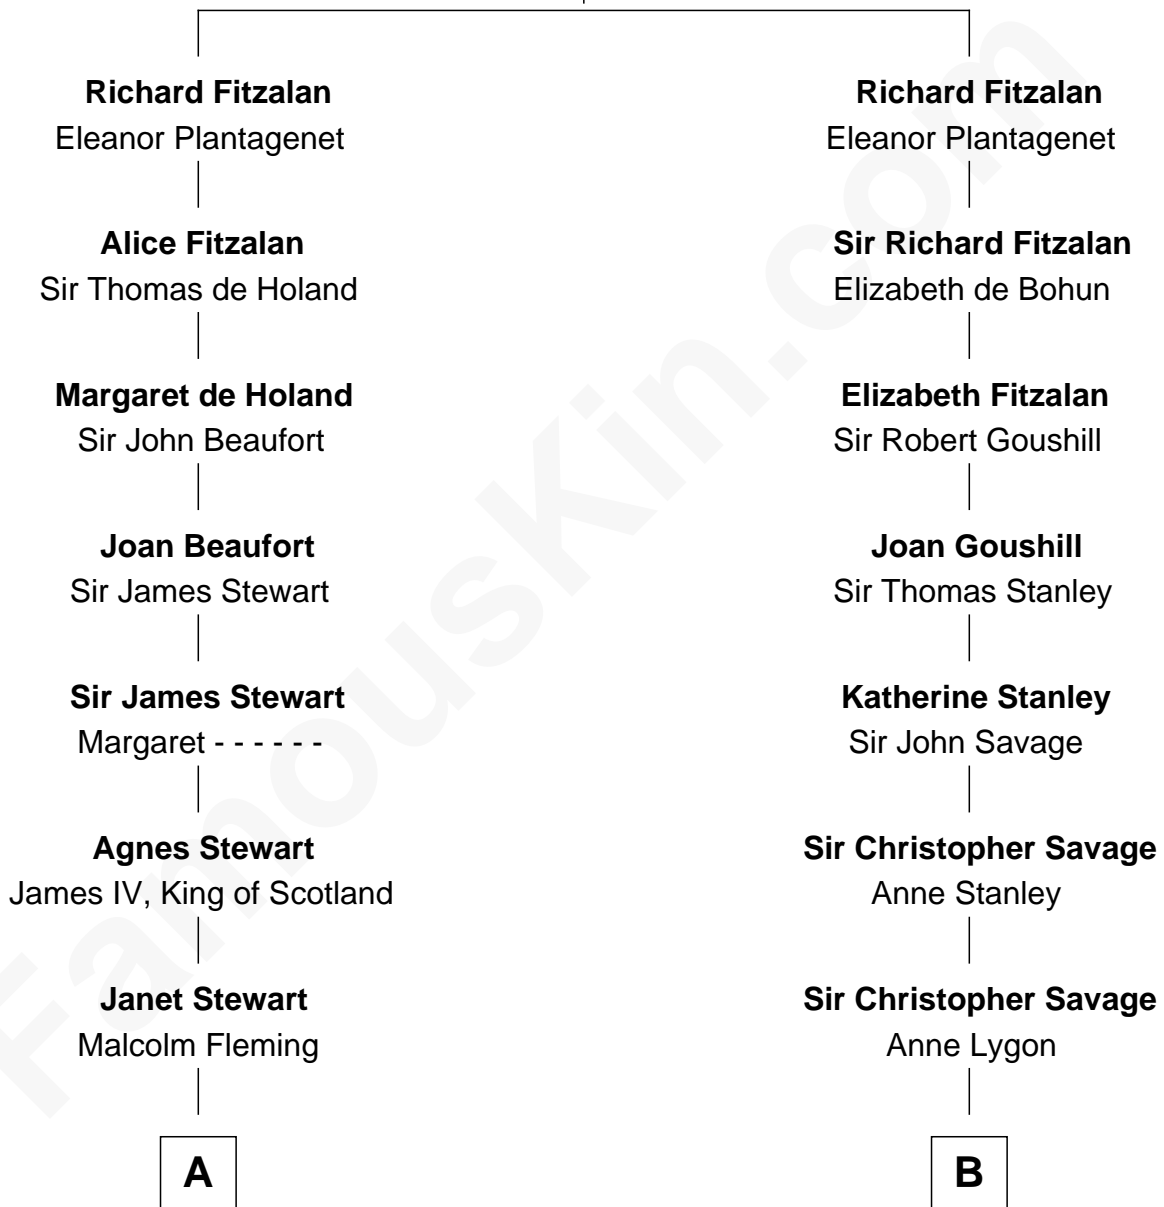

FamousKin.com Relationship Chart of

Hugh Grant

Movie Actor

19th cousin 2 times removed of

General George S. Patton

U.S. Army - World War II

Edmund Fitzalan

Alice de Warenne

C

Cyril Randolph
Frances Selina Hervey

Felton George Randolph
Emily Margaret Nepean

Margaret Isobel Randolph
John Cassilis MacLean

Fynvola Susan MacLean
James Murray Grant

Hugh Grant
Movie Actor

D

Susan Thornton Glassell
George Smith Patton