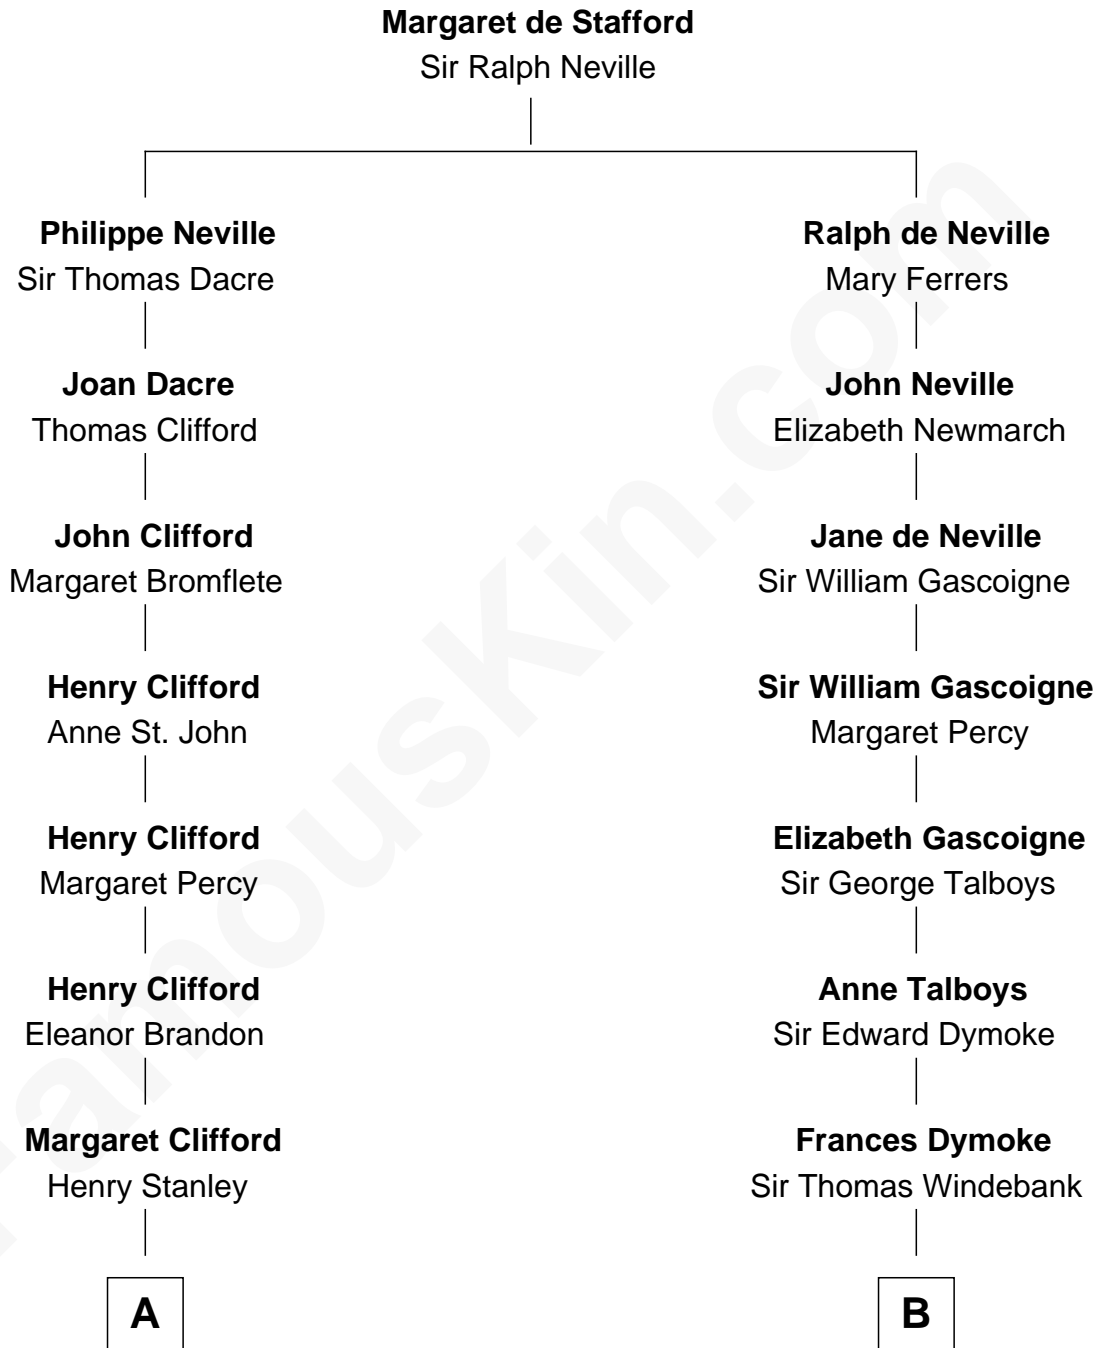

FamousKin.com
Relationship Chart of
Hugh Grant
Movie Actor

17th cousin 2 times removed of
General George S. Patton
U.S. Army - World War II

C

—
Margaret Isobel Randolph

John Cassilis MacLean

—
Fynvola Susan MacLean