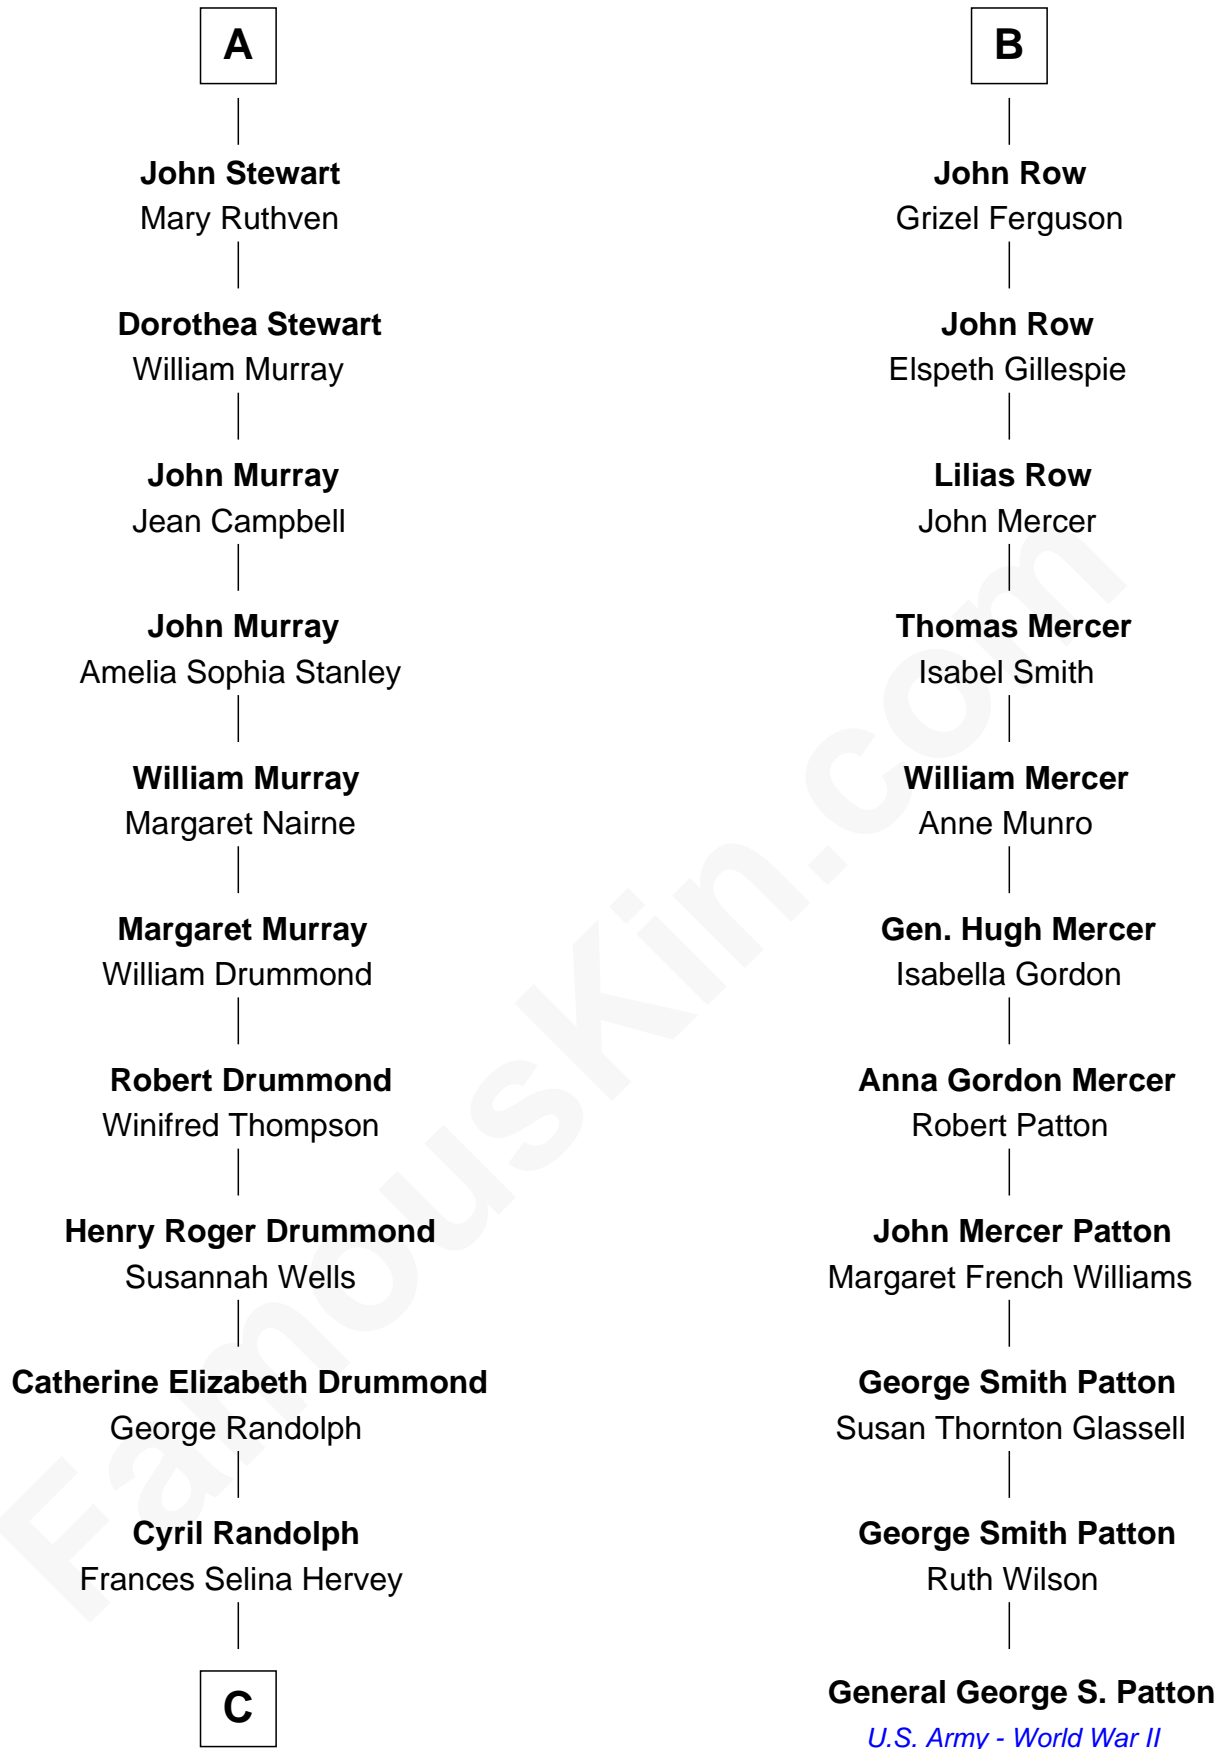

FamousKin.com
Relationship Chart of
Hugh Grant
Movie Actor

17th cousin 3 times removed of
General George S. Patton
U.S. Army - World War II

C

—
Felton George Randolph

Emily Margaret Nepean

—
Margaret Isobel Randolph

John Cassilis MacLean

—
Fynvola Susan MacLean

James Murray Grant

—
Hugh Grant

Movie Actor

FamousKin.com