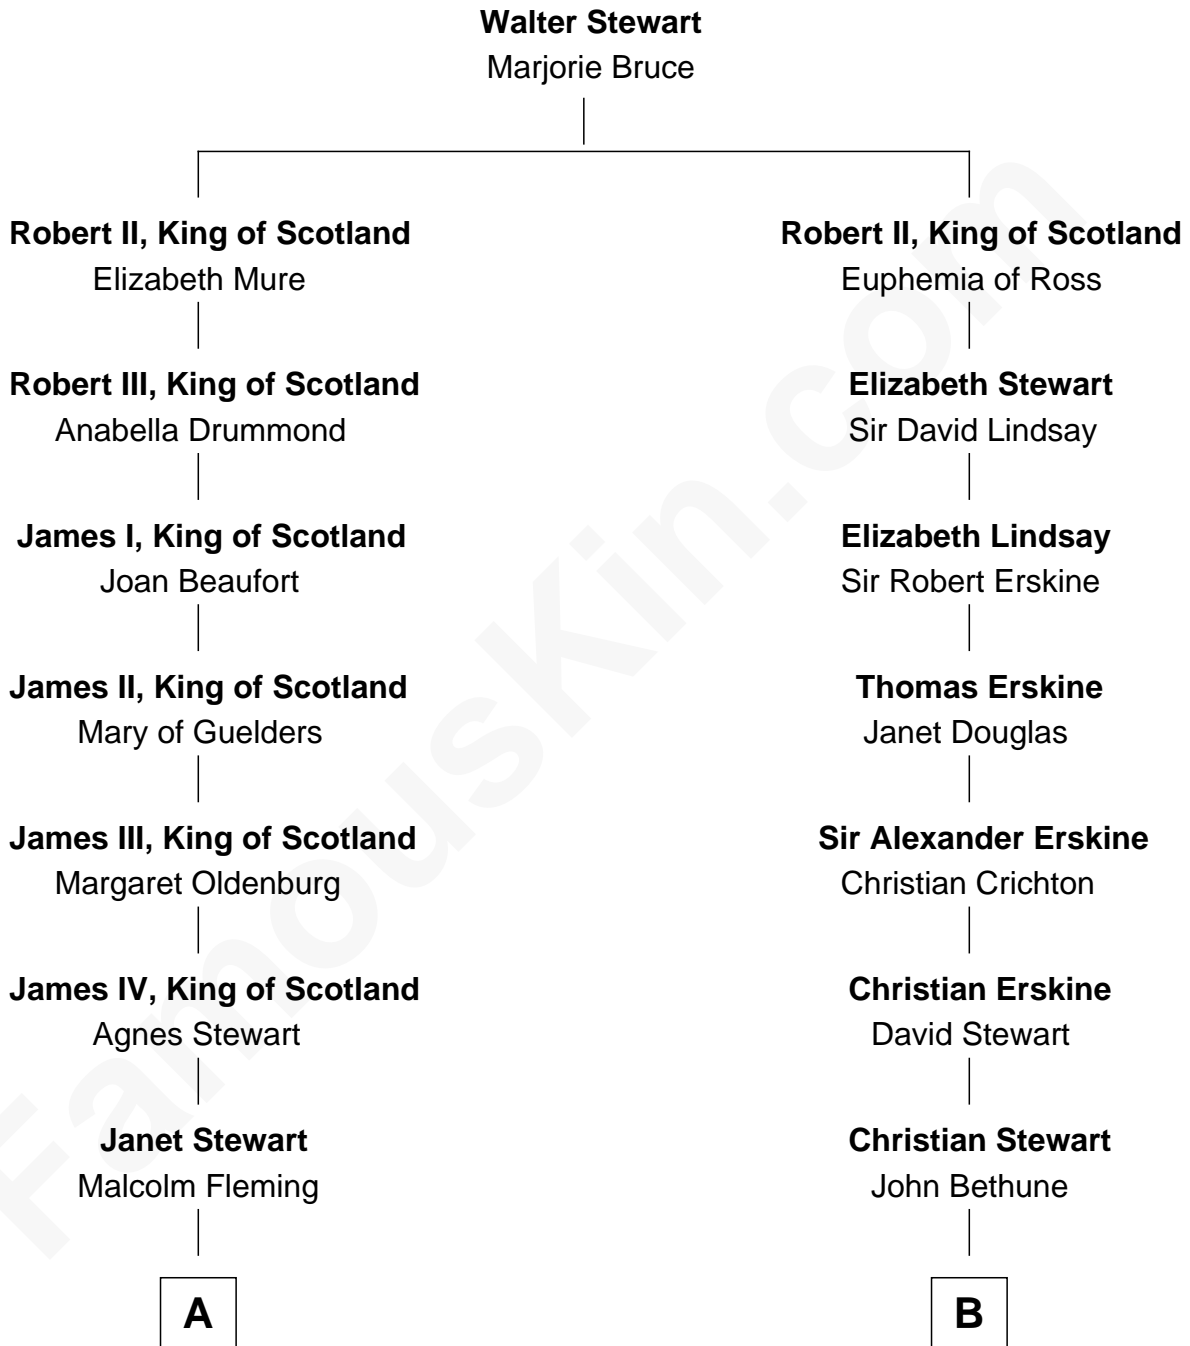

# FamousKin.com Relationship Chart of

**Hugh Grant**

*Movie Actor*

19th cousin 2 times removed of

**General George S. Patton**

*U.S. Army - World War II*

**C**

**Cyril Randolph**  
Frances Selina Hervey

**Felton George Randolph**  
Emily Margaret Nepean

**Margaret Isobel Randolph**  
John Cassilis MacLean

**Fynvola Susan MacLean**  
James Murray Grant

**Hugh Grant**  
*Movie Actor*

**D**

**George Smith Patton**  
Susan Thornton Glassell