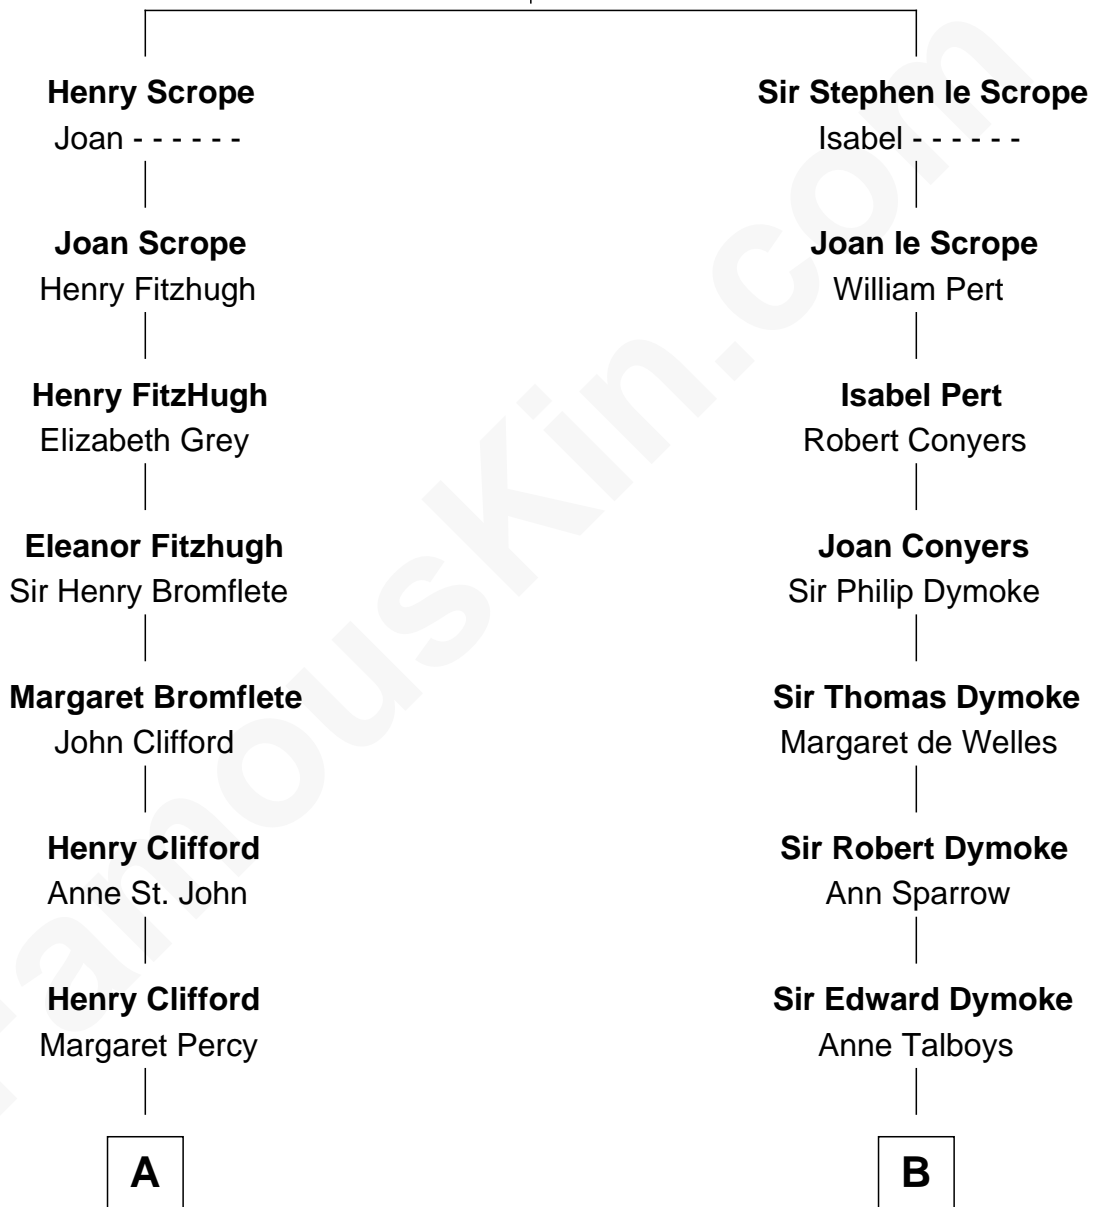

FamousKin.com Relationship Chart of

Hugh Grant

Movie Actor

18th cousin 3 times removed of

General George S. Patton

U.S. Army - World War II

Sir Geoffrey le Scrope

Ivetta de Ros

C

Cyril Randolph
Frances Selina Hervey

Felton George Randolph
Emily Margaret Nepean

Margaret Isobel Randolph
John Cassilis MacLean

Fynvola Susan MacLean
James Murray Grant

Hugh Grant
Movie Actor

D

George Smith Patton
Ruth Wilson