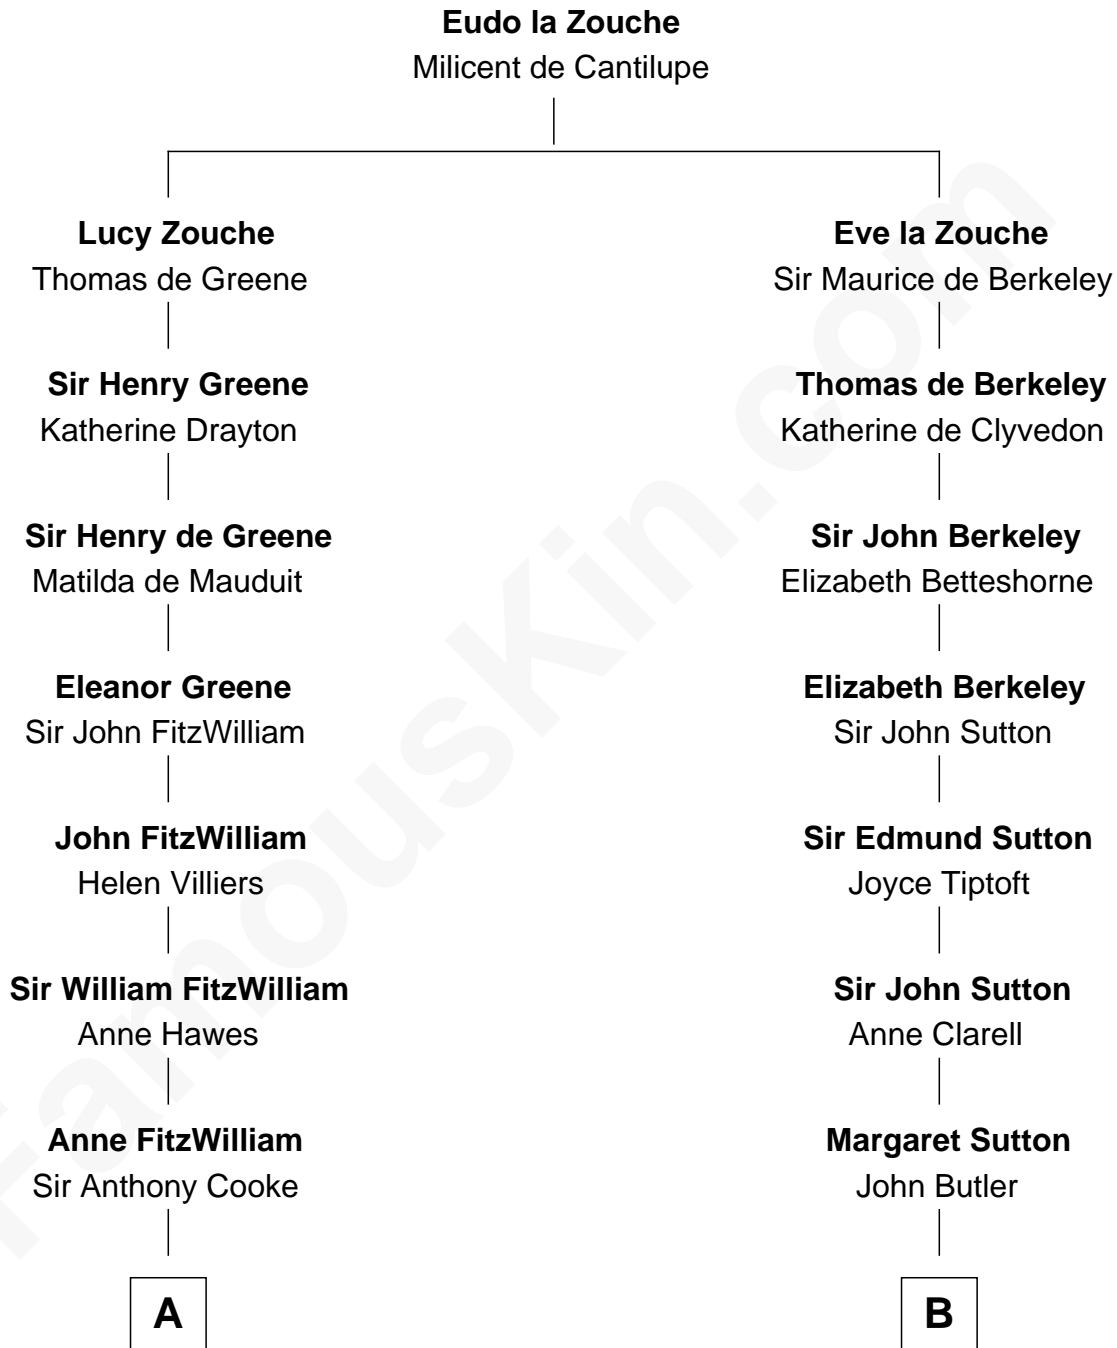

# FamousKin.com Relationship Chart of

**Hugh Grant**

*Movie Actor*

19th cousin 2 times removed of

**General George S. Patton**

*U.S. Army - World War II*

**C**

**Cyril Randolph**  
Frances Selina Hervey

**Felton George Randolph**  
Emily Margaret Nepean

**Margaret Isobel Randolph**  
John Cassilis MacLean

**Fynvola Susan MacLean**  
James Murray Grant

**Hugh Grant**  
*Movie Actor*

**D**

**Susan Thornton Glassell**  
George Smith Patton