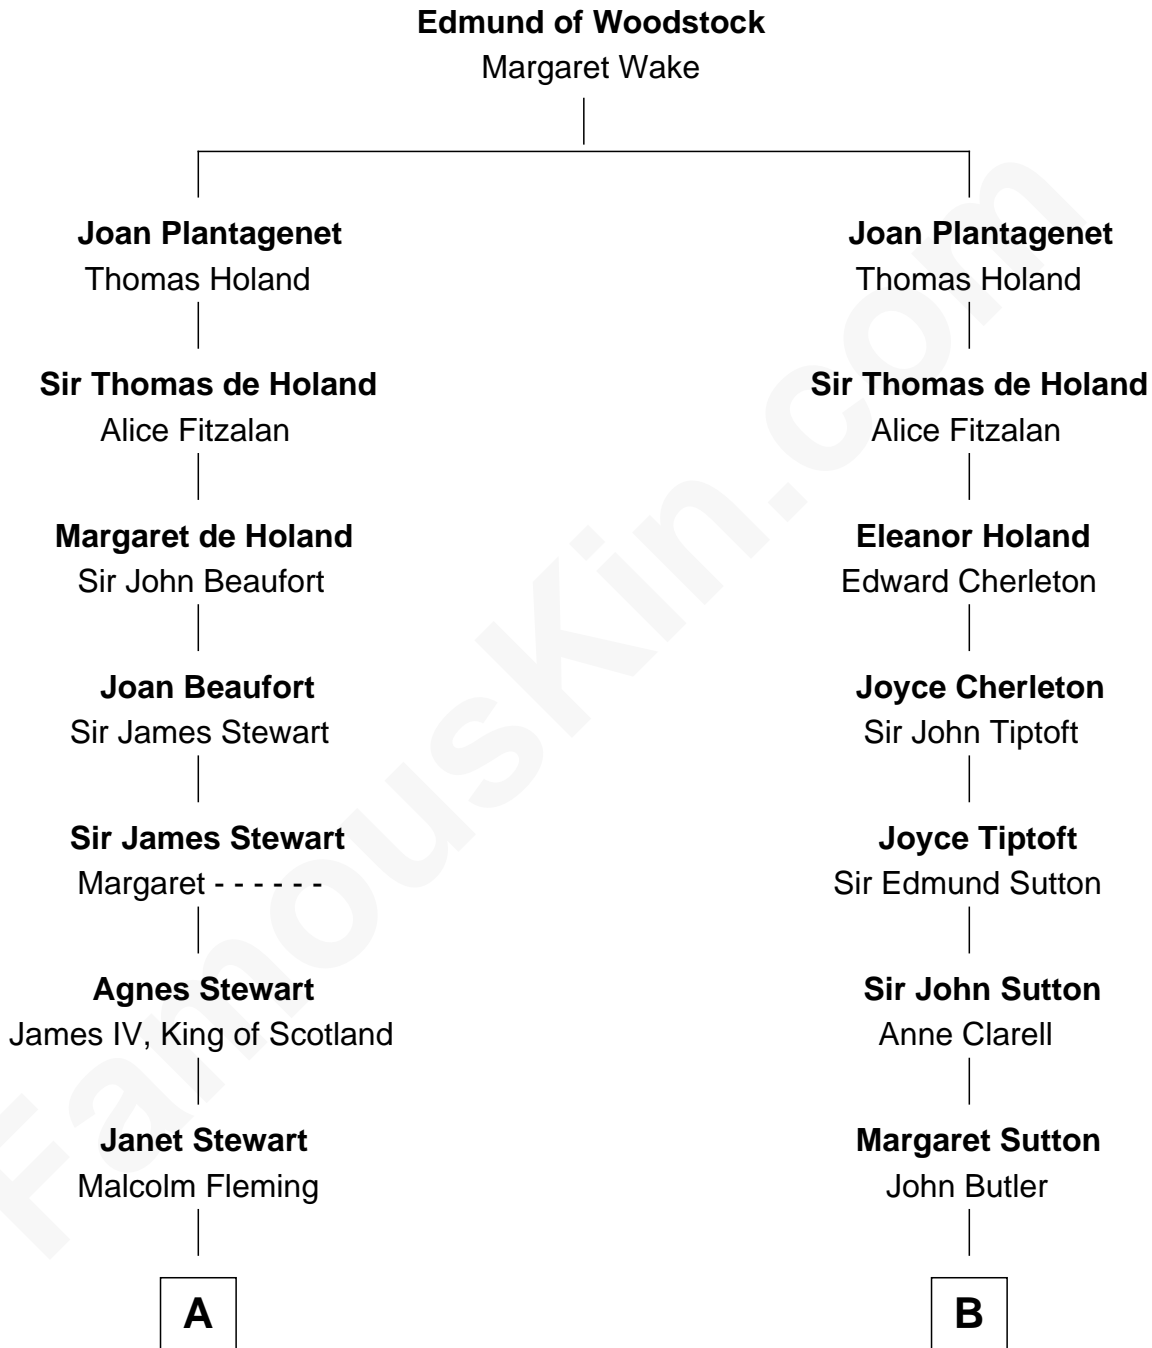

FamousKin.com Relationship Chart of

Hugh Grant

Movie Actor

19th cousin 2 times removed of

General George S. Patton

U.S. Army - World War II

C

Cyril Randolph
Frances Selina Hervey

Felton George Randolph
Emily Margaret Nepean

Margaret Isobel Randolph
John Cassilis MacLean

Fynvola Susan MacLean
James Murray Grant

Hugh Grant
Movie Actor

D

Susan Thornton Glassell
George Smith Patton

George Smith Patton
Ruth Wilson