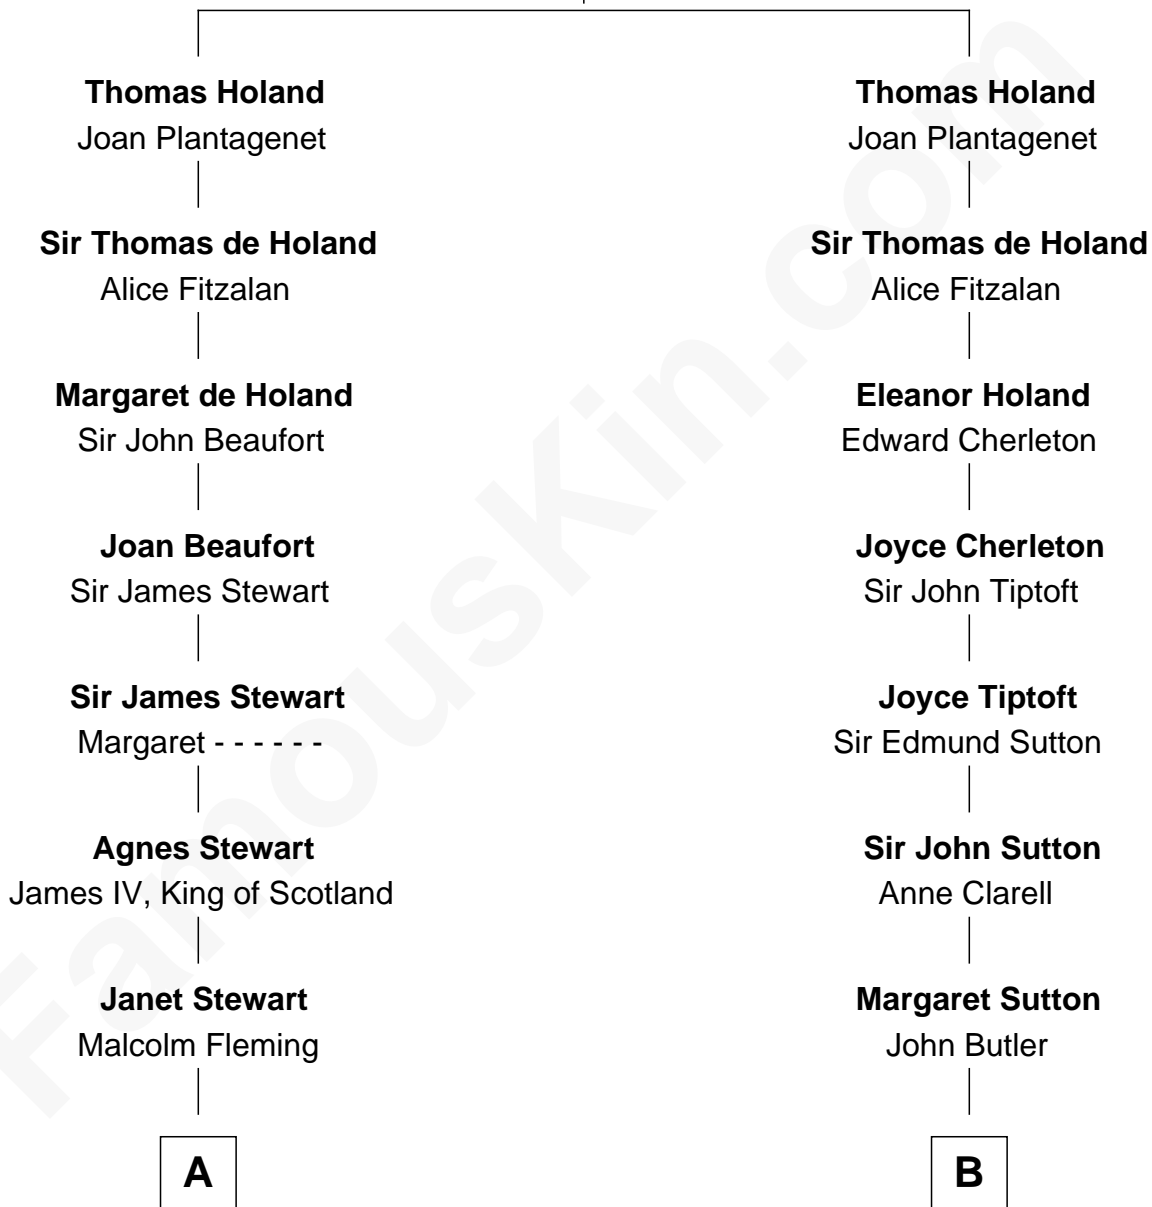

FamousKin.com Relationship Chart of

Hugh Grant

Movie Actor

19th cousin 2 times removed of

General George S. Patton

U.S. Army - World War II

Sir Robert de Holland

Maude la Zouche