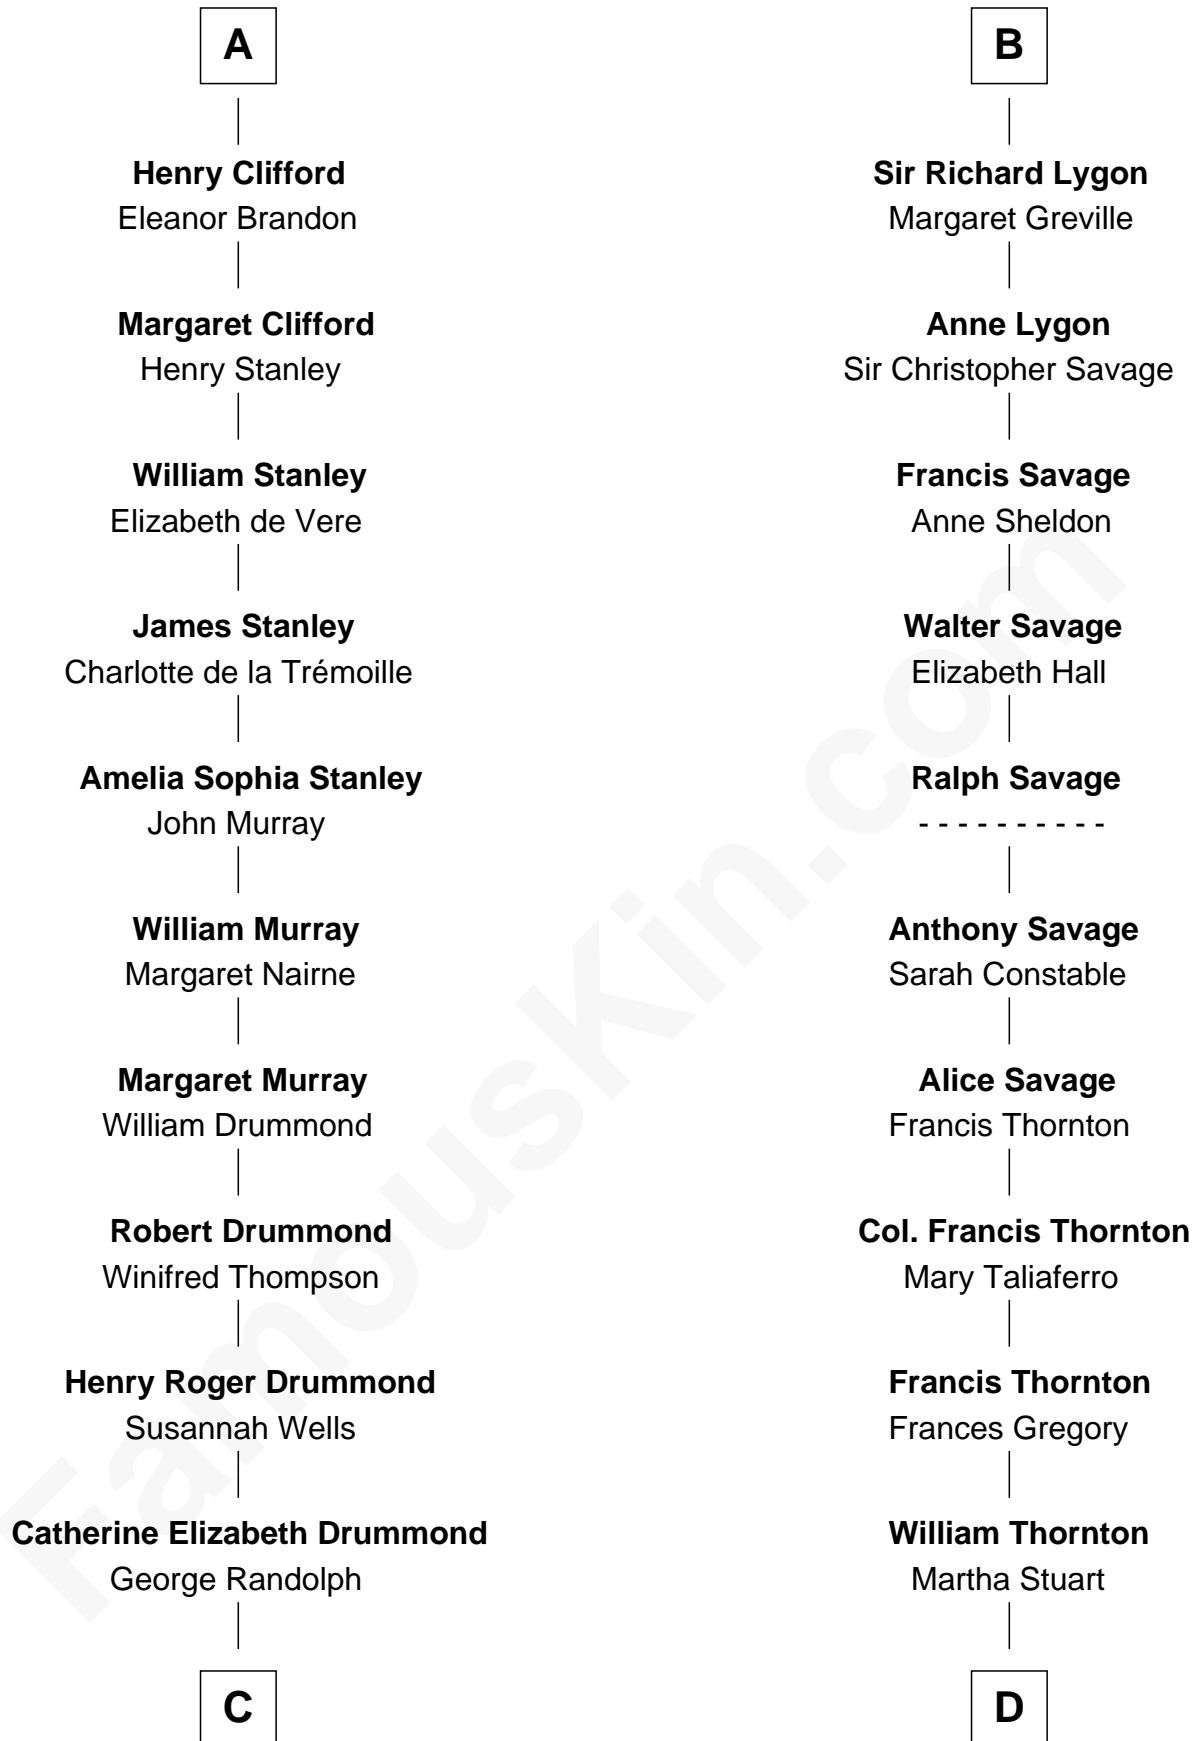

# FamousKin.com Relationship Chart of

**Hugh Grant**

*Movie Actor*

21st cousin of

**General George S. Patton**

*U.S. Army - World War II*

**Hugh le Despencer**

Eleanor de Clare

**Eleanor Beaufort**

Sir Robert Spencer

**Catherine Spencer**

Henry Algernon Percy

**Margaret Percy**

Henry Clifford

**A**

**Sir Edward le Despencer**

John de Beauchamp

**Sir Richard de Beauchamp**

Elizabeth Stafford

**Anne de Beauchamp**

Sir Richard Lygon

**B**

**C**

**Cyril Randolph**  
Frances Selina Hervey

**Felton George Randolph**  
Emily Margaret Nepean

**Margaret Isobel Randolph**  
John Cassilis MacLean

**Fynvola Susan MacLean**  
James Murray Grant

**Hugh Grant**  
*Movie Actor*

**D**

**William Thorton**  
Eleanor Thompson