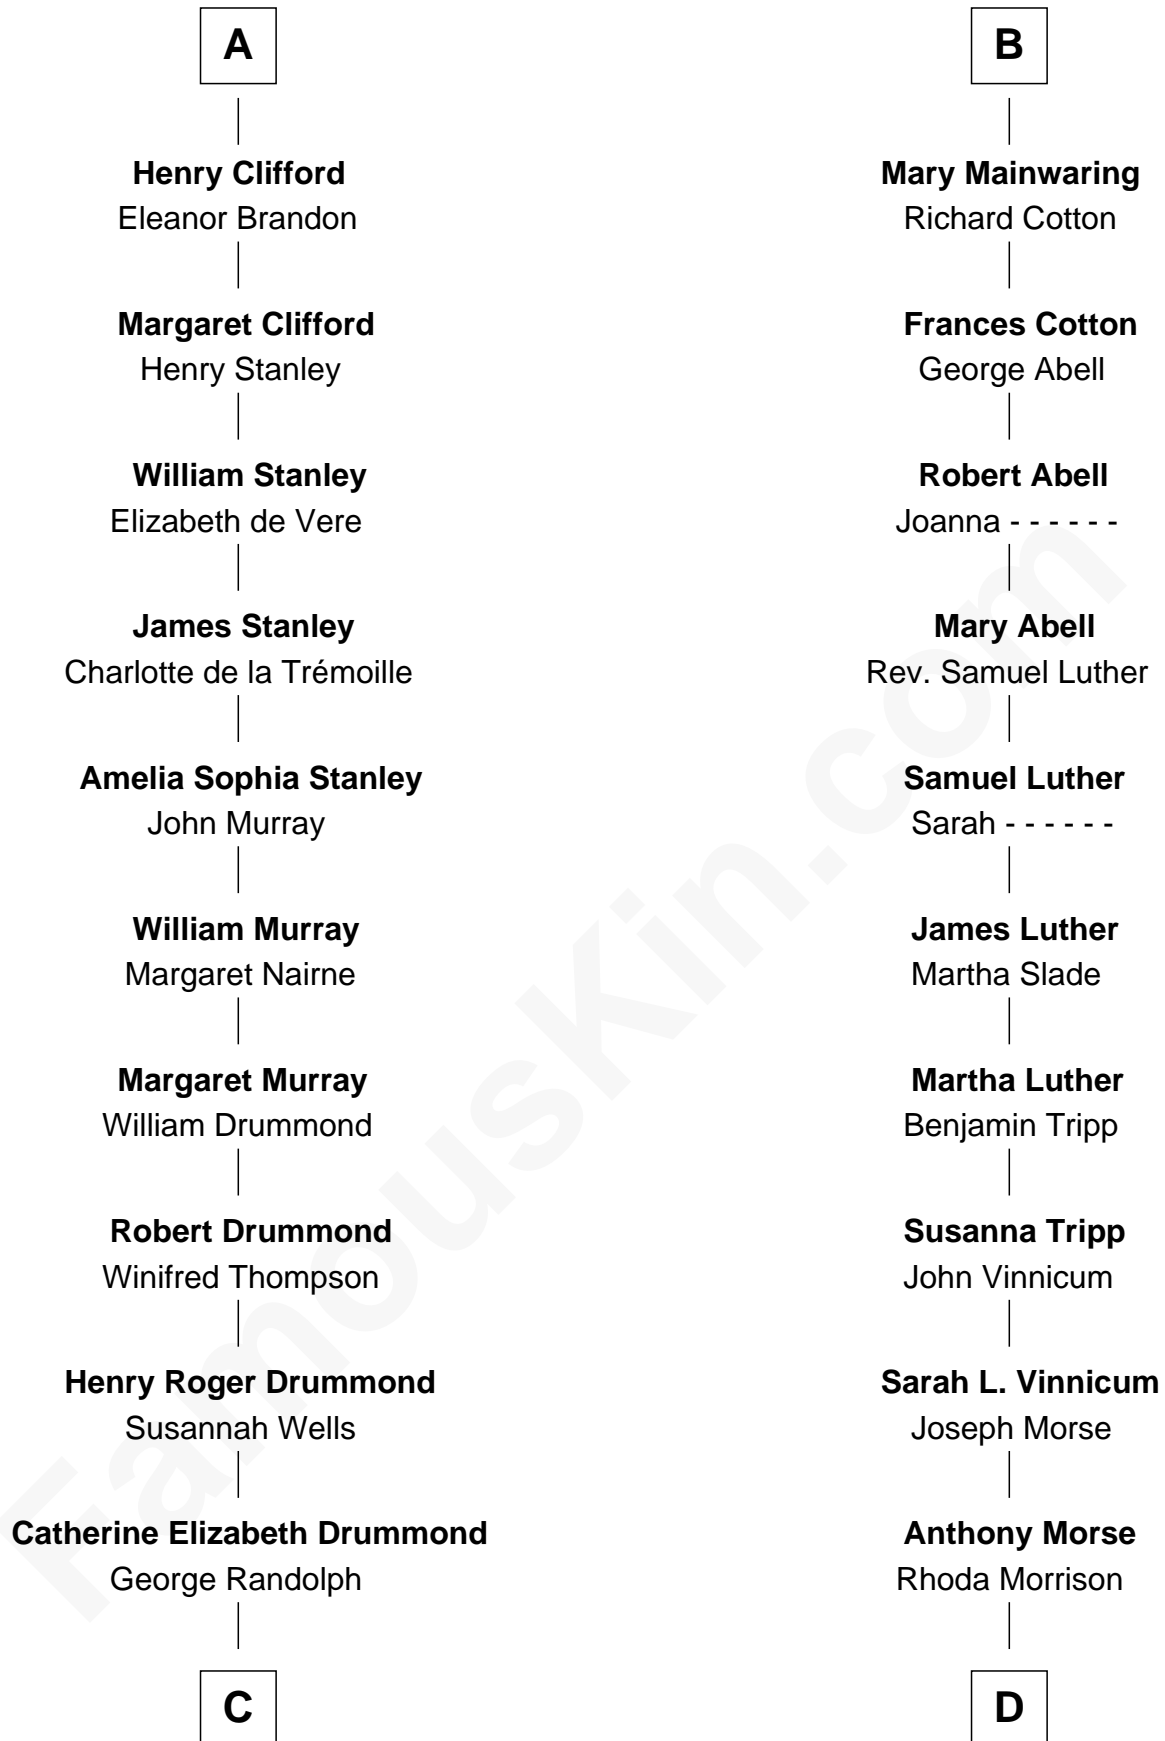

FamousKin.com Relationship Chart of

Hugh Grant

Movie Actor

18th cousin 3 times removed of

Lizzie Borden

Accused Murderess

Sir Thomas de Beauchamp

Katherine de Mortimer

Joan Fitzalan

Joan Beauchamp

James Butler

Elizabeth Butler

John Talbot

Ann Talbot

Sir Henry Vernon

Elizabeth Vernon

Sir Robert Corbet

Dorothy Corbet

Sir Richard Mainwaring

Sir Arthur Mainwaring

Margaret Mainwaring

B

C

Cyril Randolph
Frances Selina Hervey

Felton George Randolph
Emily Margaret Nepean

Margaret Isobel Randolph
John Cassilis MacLean

Fynvola Susan MacLean
James Murray Grant

Hugh Grant
Movie Actor

D

Sarah Anthony Morse
Andrew Jackson Borden

Lizzie Borden
Accused Murderess