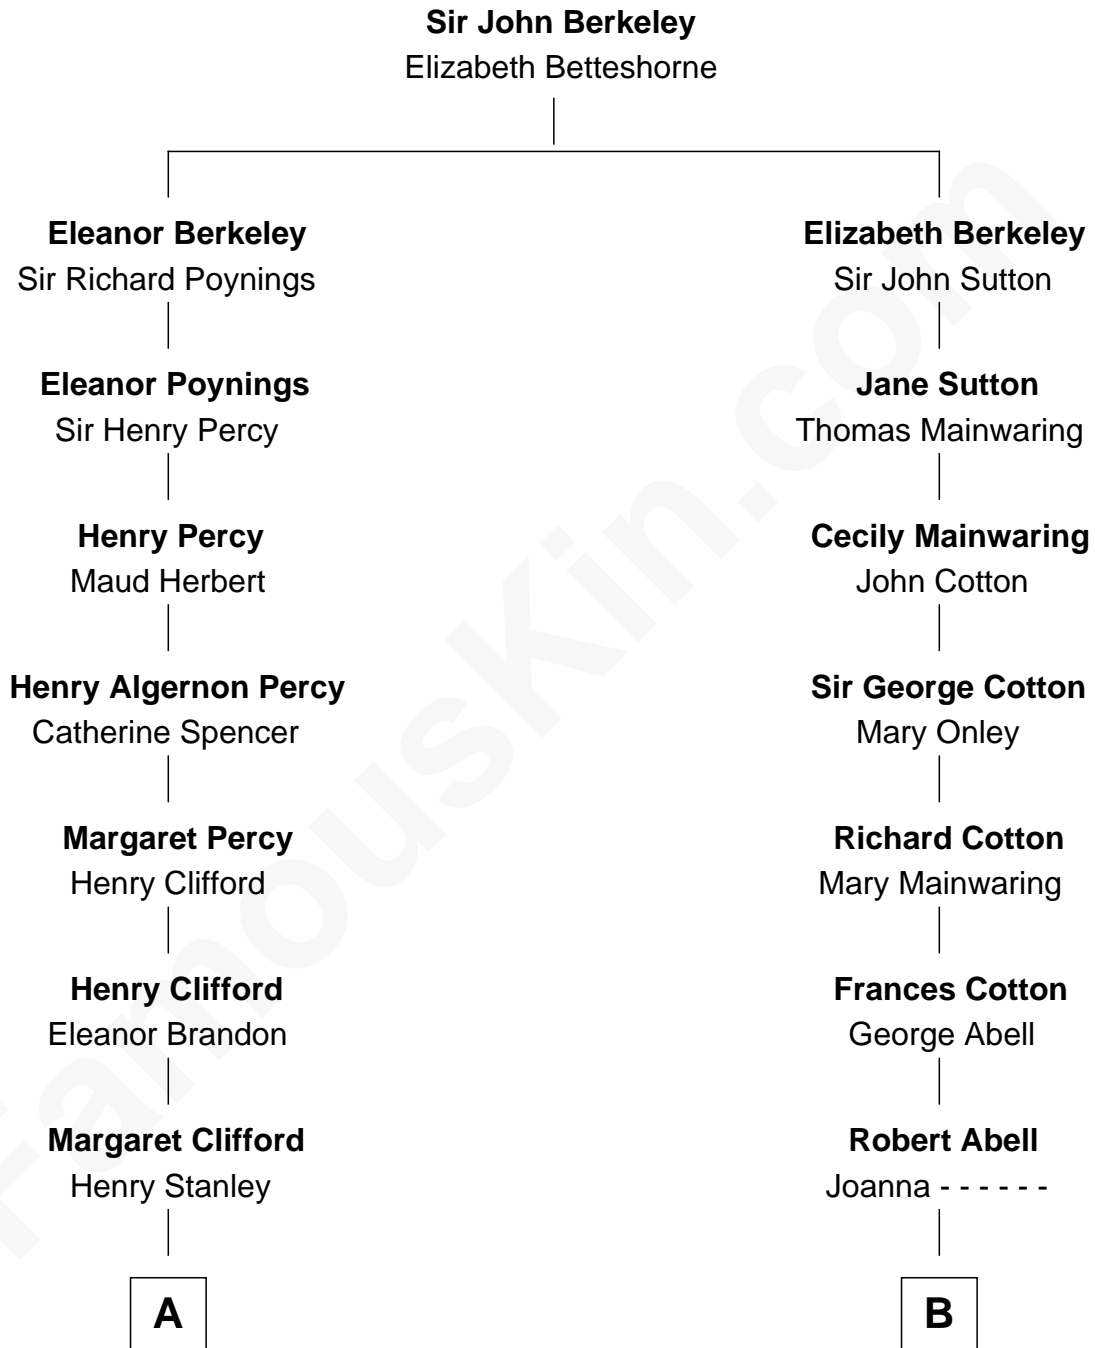

FamousKin.com Relationship Chart of

Hugh Grant

Movie Actor

15th cousin 4 times removed of

Lizzie Borden

Accused Murderess

C

—
Margaret Isobel Randolph

John Cassilis MacLean

—
Fynvola Susan MacLean

James Murray Grant

—
Hugh Grant

Movie Actor

FamousKin.com