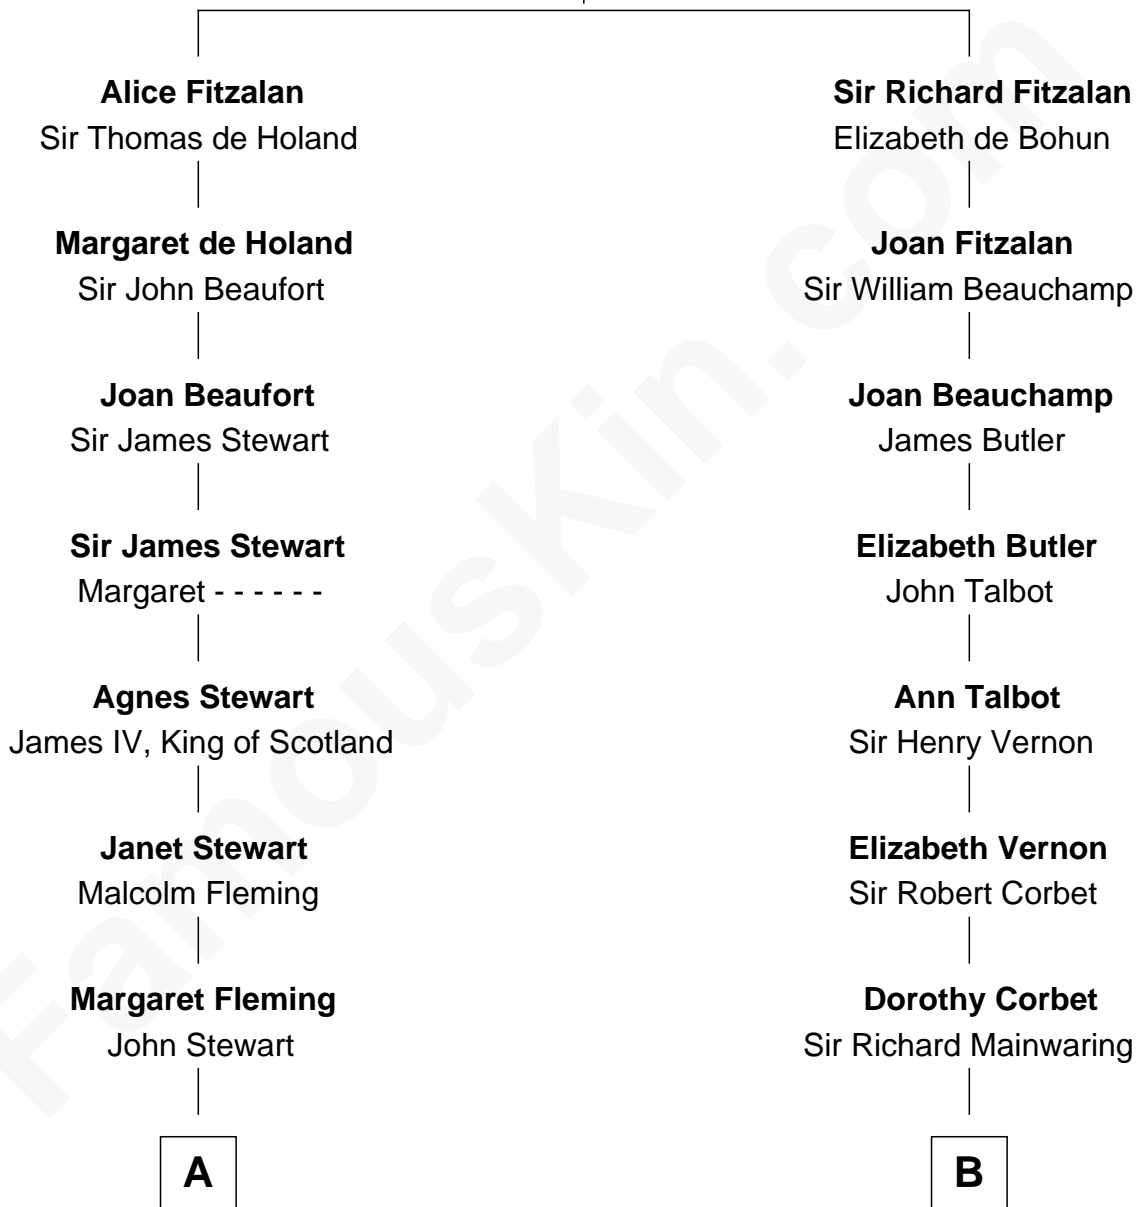

# FamousKin.com Relationship Chart of

**Hugh Grant**

*Movie Actor*

19th cousin 1 time removed of

**Lizzie Borden**

*Accused Murderess*

**Richard Fitzalan**  
Eleanor Plantagenet

FamousKin.com