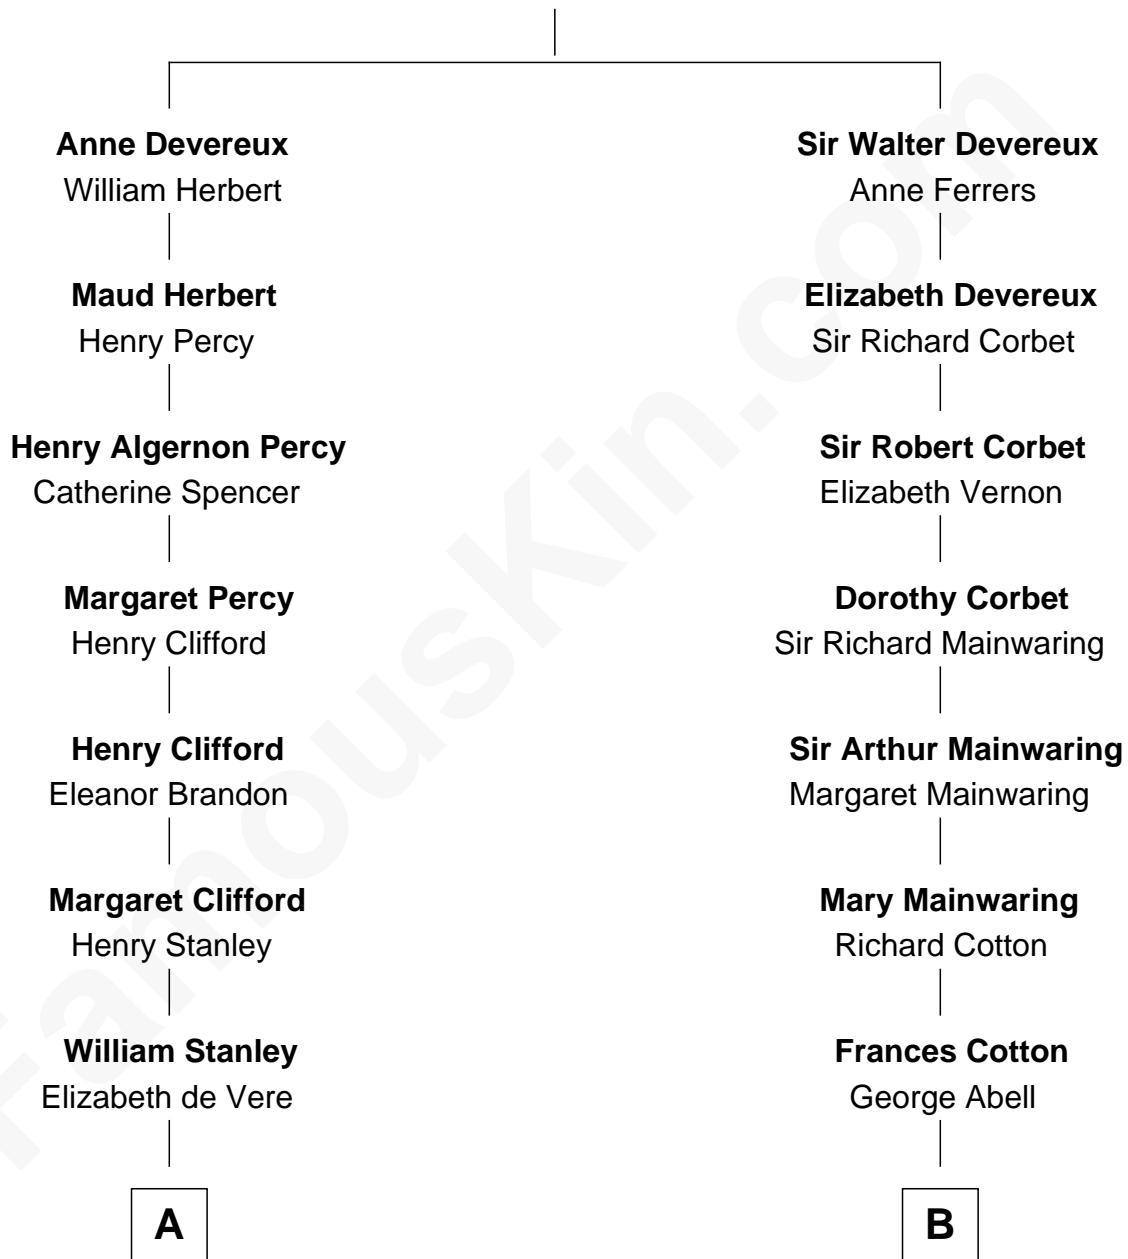

FamousKin.com Relationship Chart of

Hugh Grant

Movie Actor

16th cousin 2 times removed of

Lizzie Borden

Accused Murderess

Sir Walter Devereux

Elizabeth Merbery

FamousKin.com