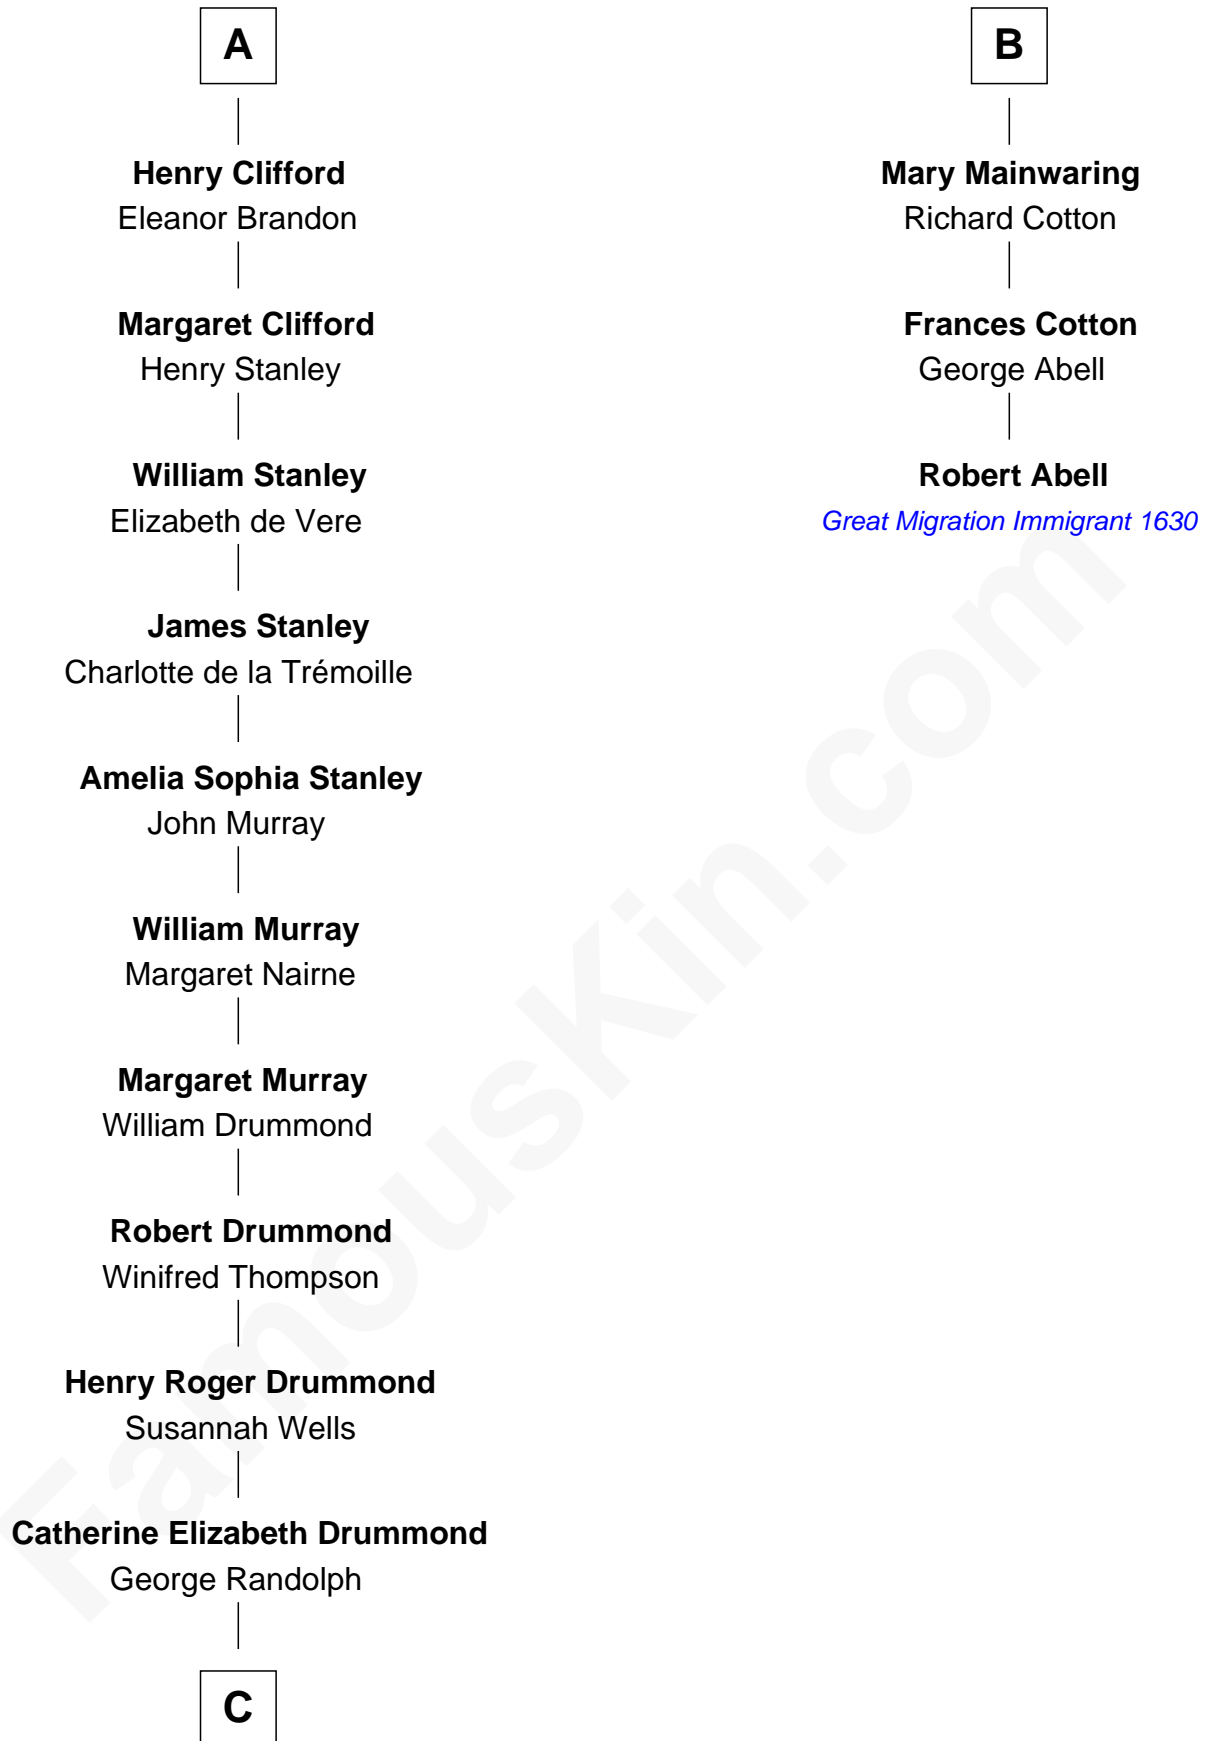

# FamousKin.com Relationship Chart of

**Hugh Grant**

*Movie Actor*

9th cousin 12 times removed of

**Robert Abell**

*(c1605 - 1663) Great Migration Immigrant 1630*

**Sir Thomas de Beauchamp**

Katherine de Mortimer

Sir Robert Corbet

**Dorothy Corbet**

Sir Richard Mainwaring

**Sir Arthur Mainwaring**

Margaret Mainwaring

**B**

**C**

—  
**Cyril Randolph**