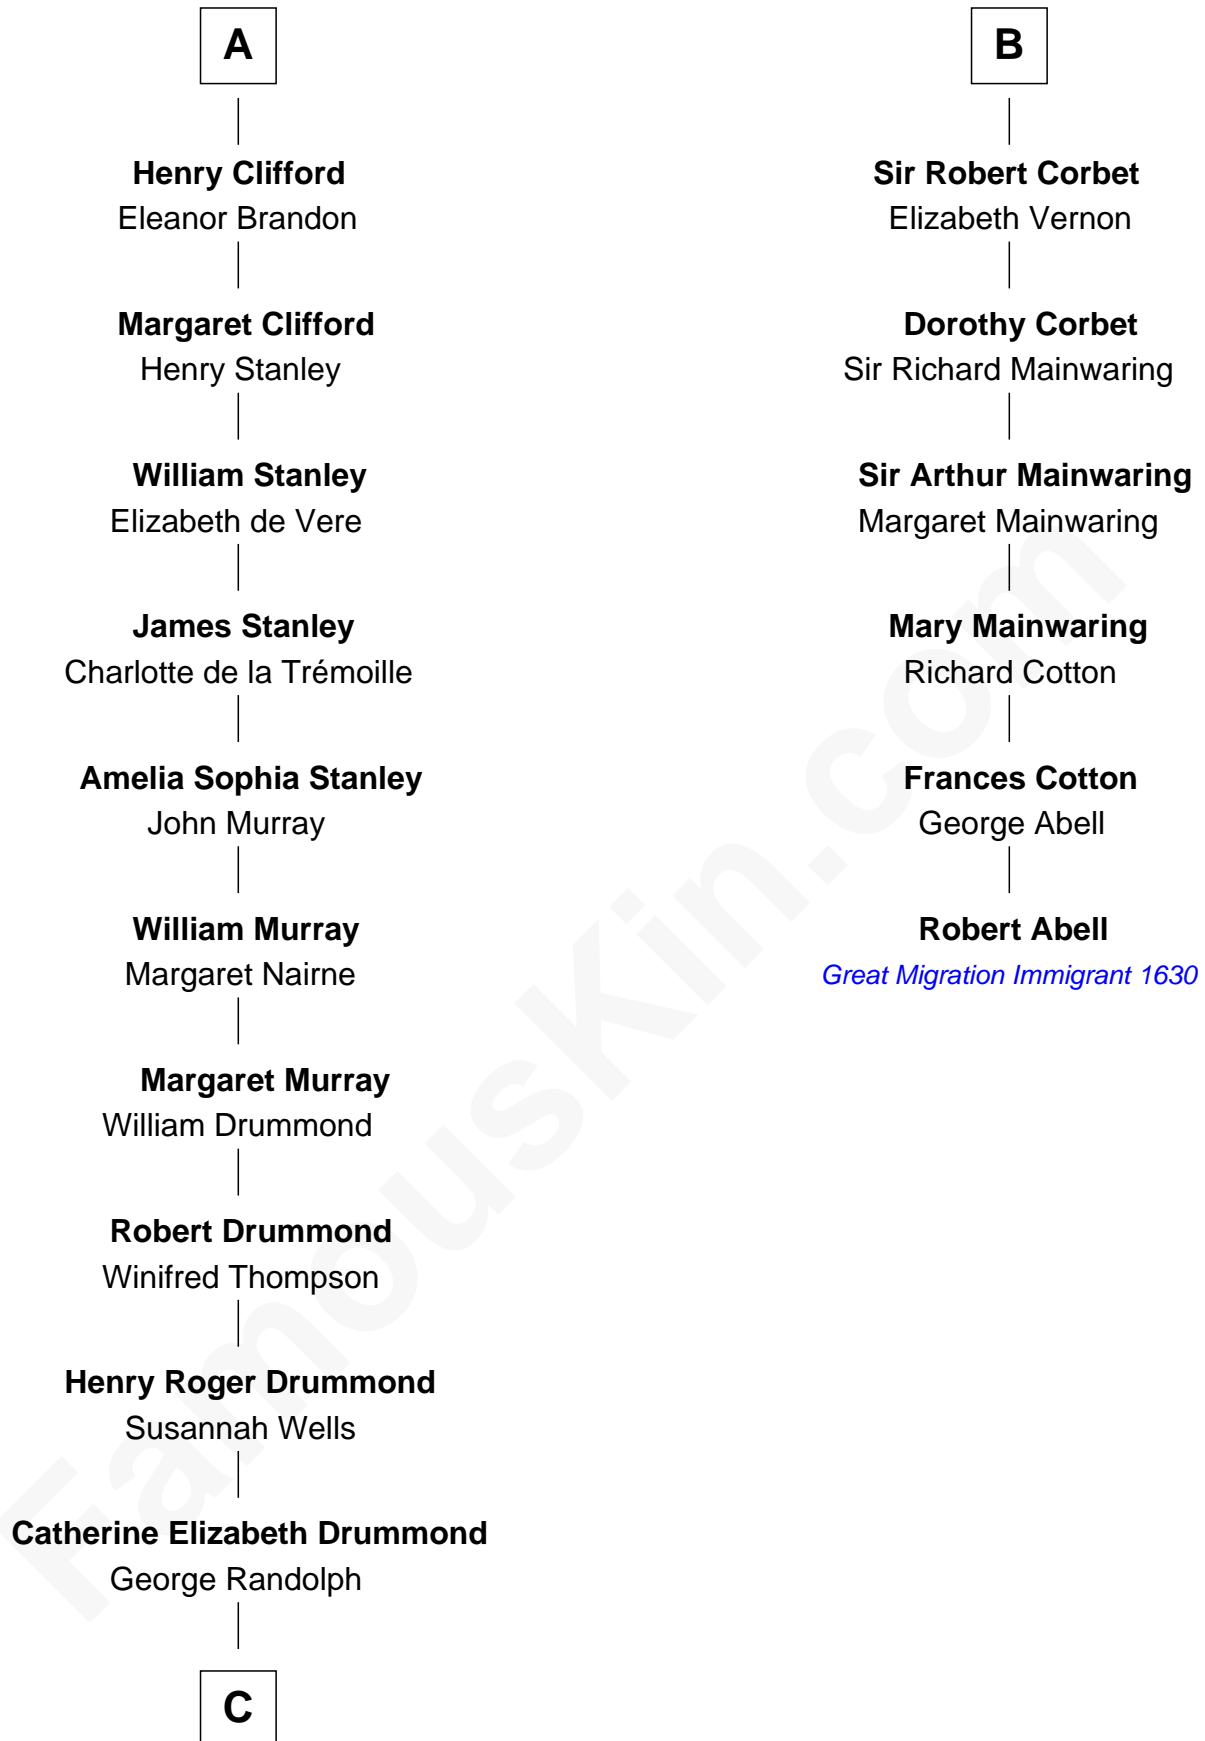

FamousKin.com Relationship Chart of

Hugh Grant

Movie Actor

12th cousin 9 times removed of

Robert Abell

(c1605 - 1663) Great Migration Immigrant 1630

Hugh le Despencer

Eleanor de Clare

Elizabeth Belknap

Anne Ferrers

Sir Walter Devereux

Elizabeth Devereux

Sir Richard Corbet

B

C

—
Cyril Randolph