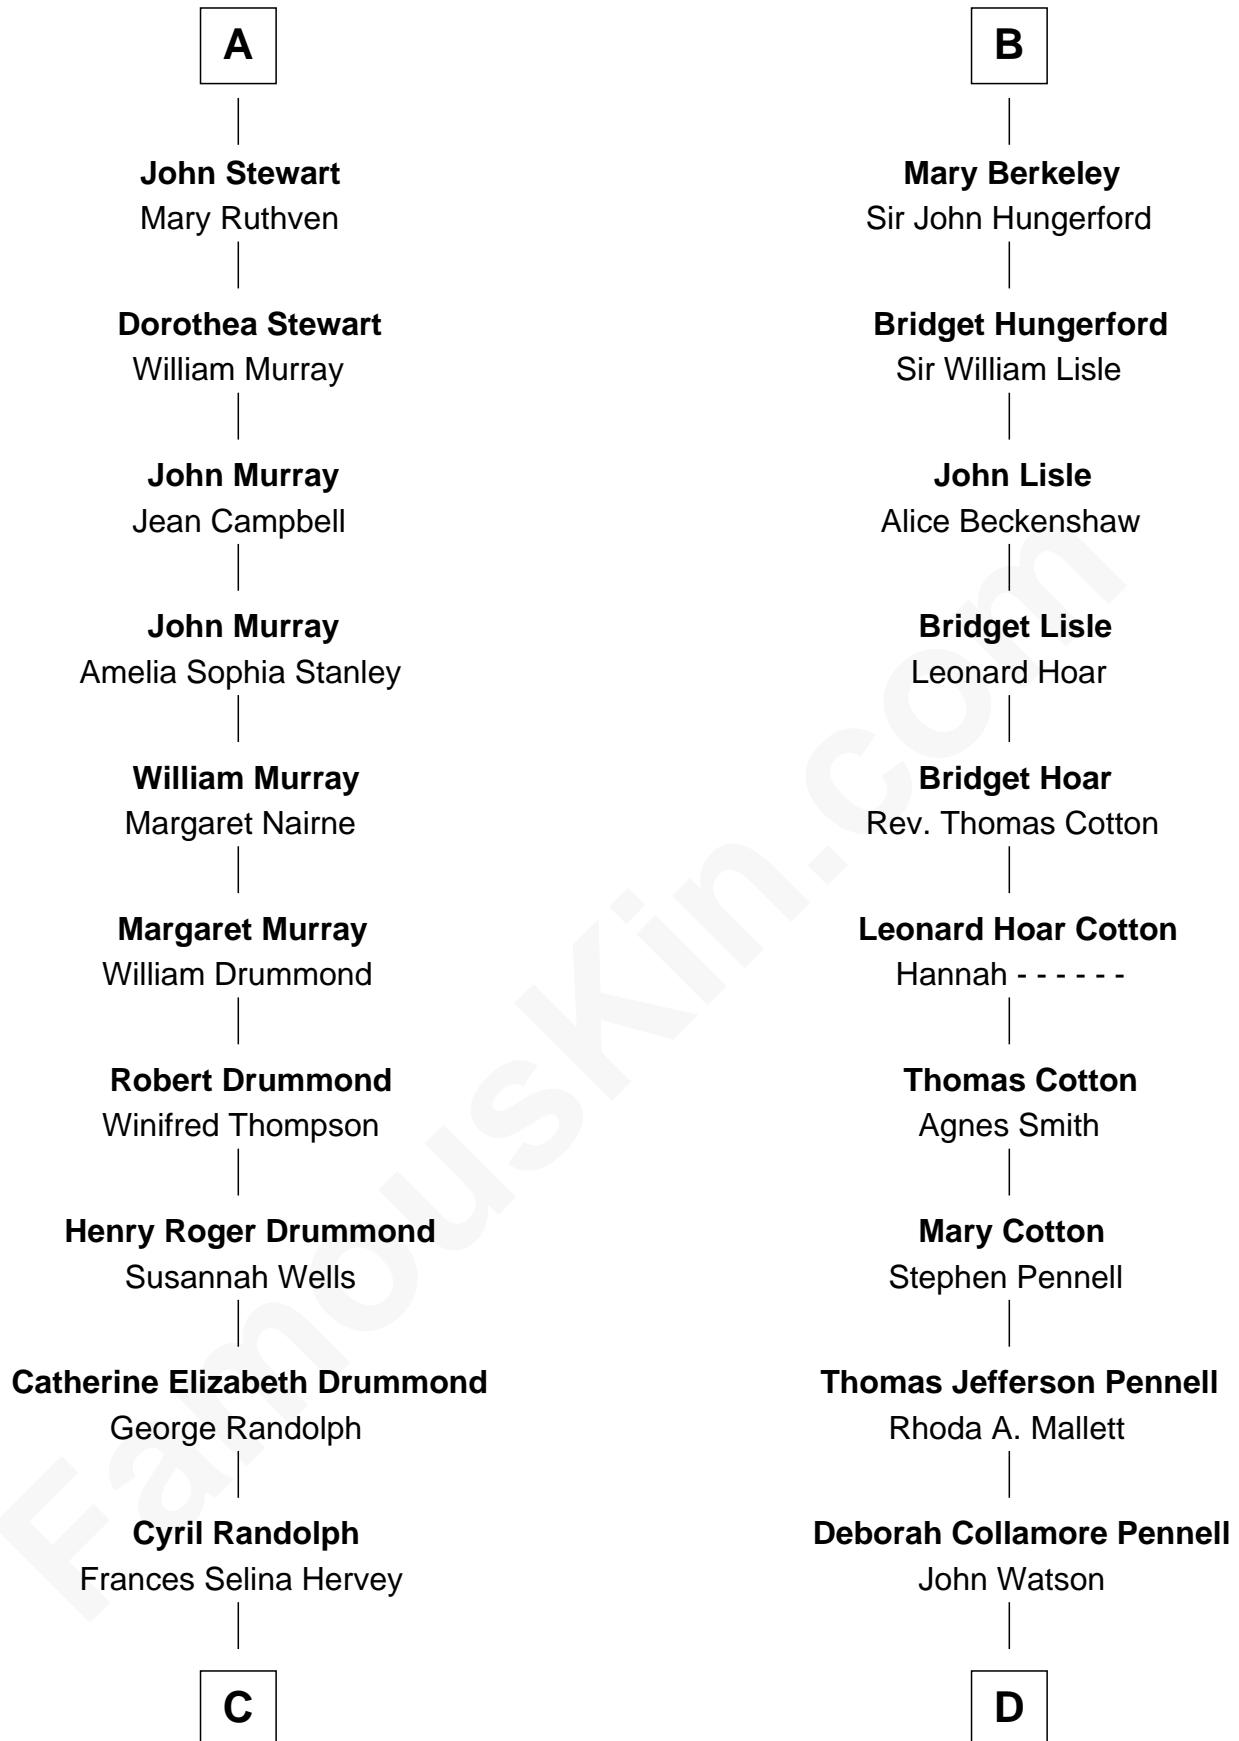

FamousKin.com Relationship Chart of

Hugh Grant

Movie Actor

20th cousin of

Warren Buffett

Chairman & CEO, Berkshire Hathaway

C

Felton George Randolph