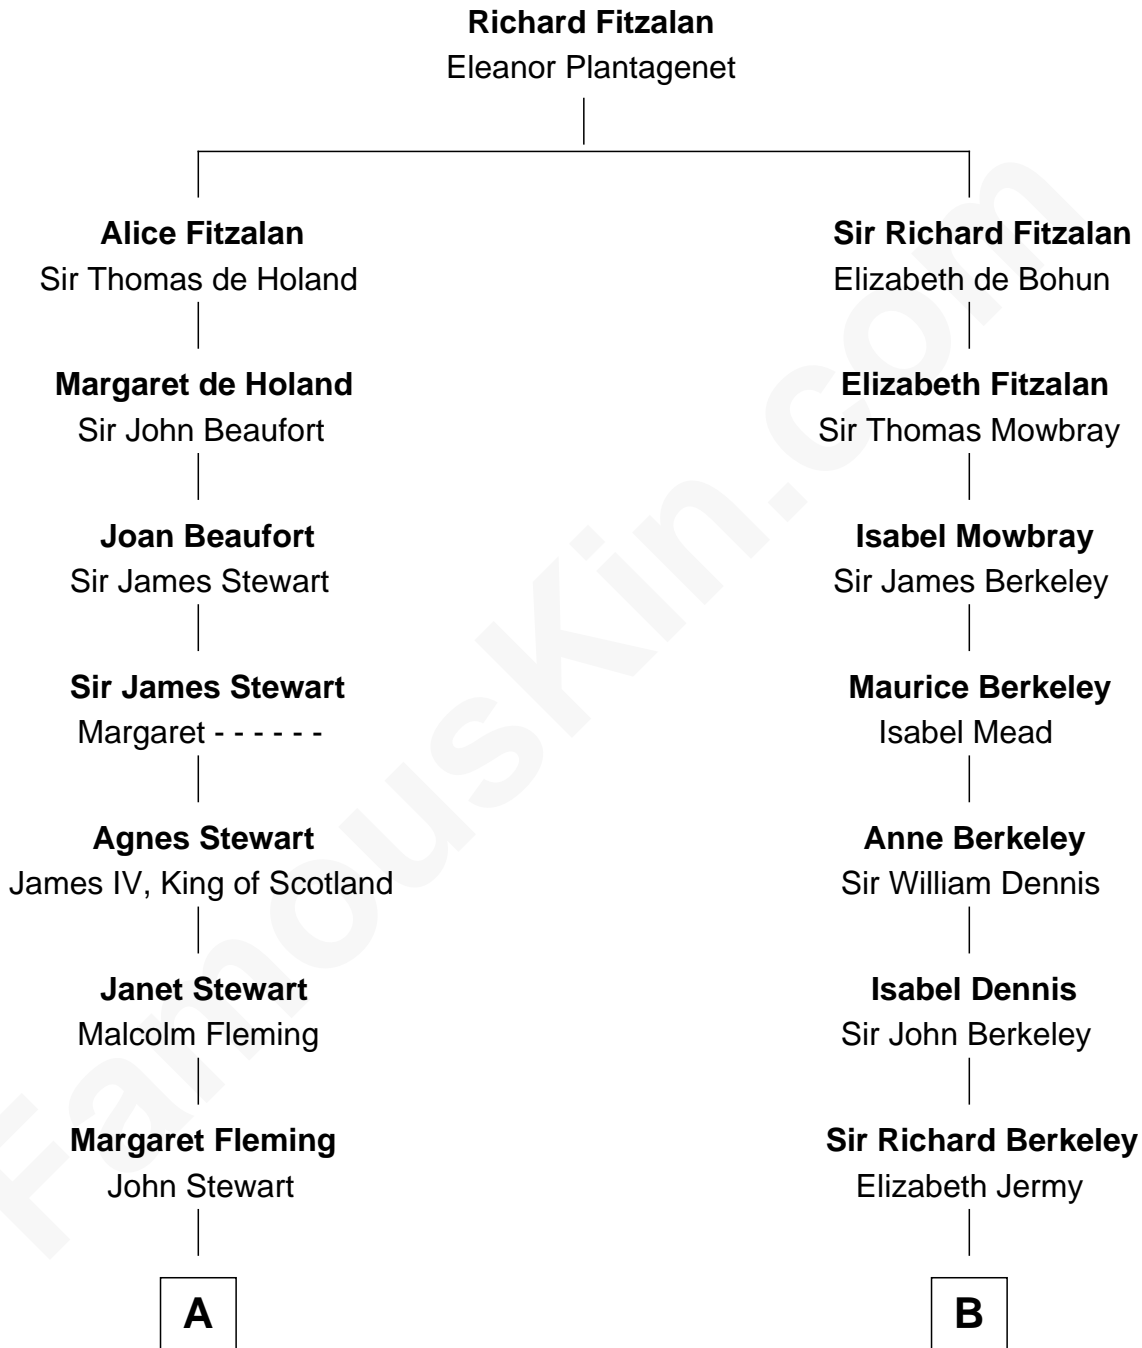

FamousKin.com Relationship Chart of

Hugh Grant

Movie Actor

20th cousin of

Warren Buffett

Chairman & CEO, Berkshire Hathaway

C

Felton George Randolph