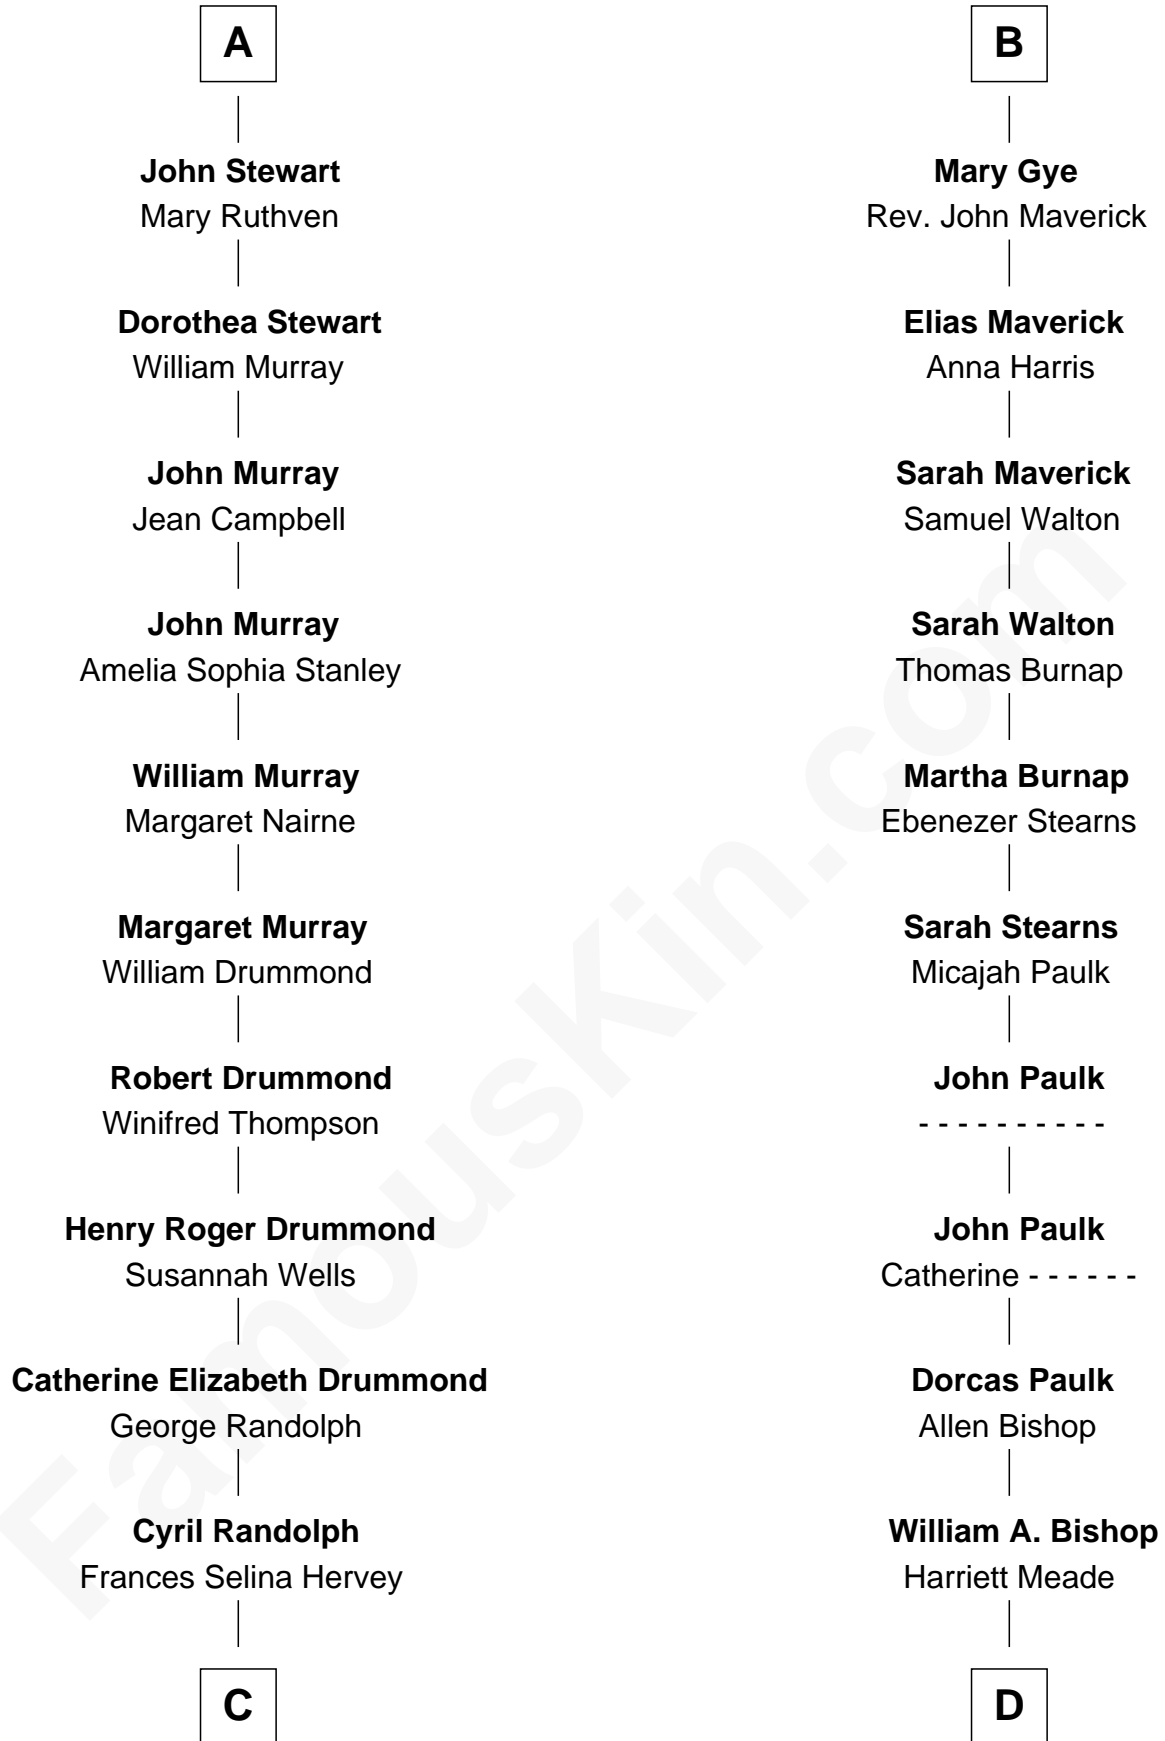

FamousKin.com Relationship Chart of

Hugh Grant

Movie Actor

20th cousin of

Michael Strahan

NFL Player and TV Personality

Richard Fitzalan
Eleanor Plantagenet

C