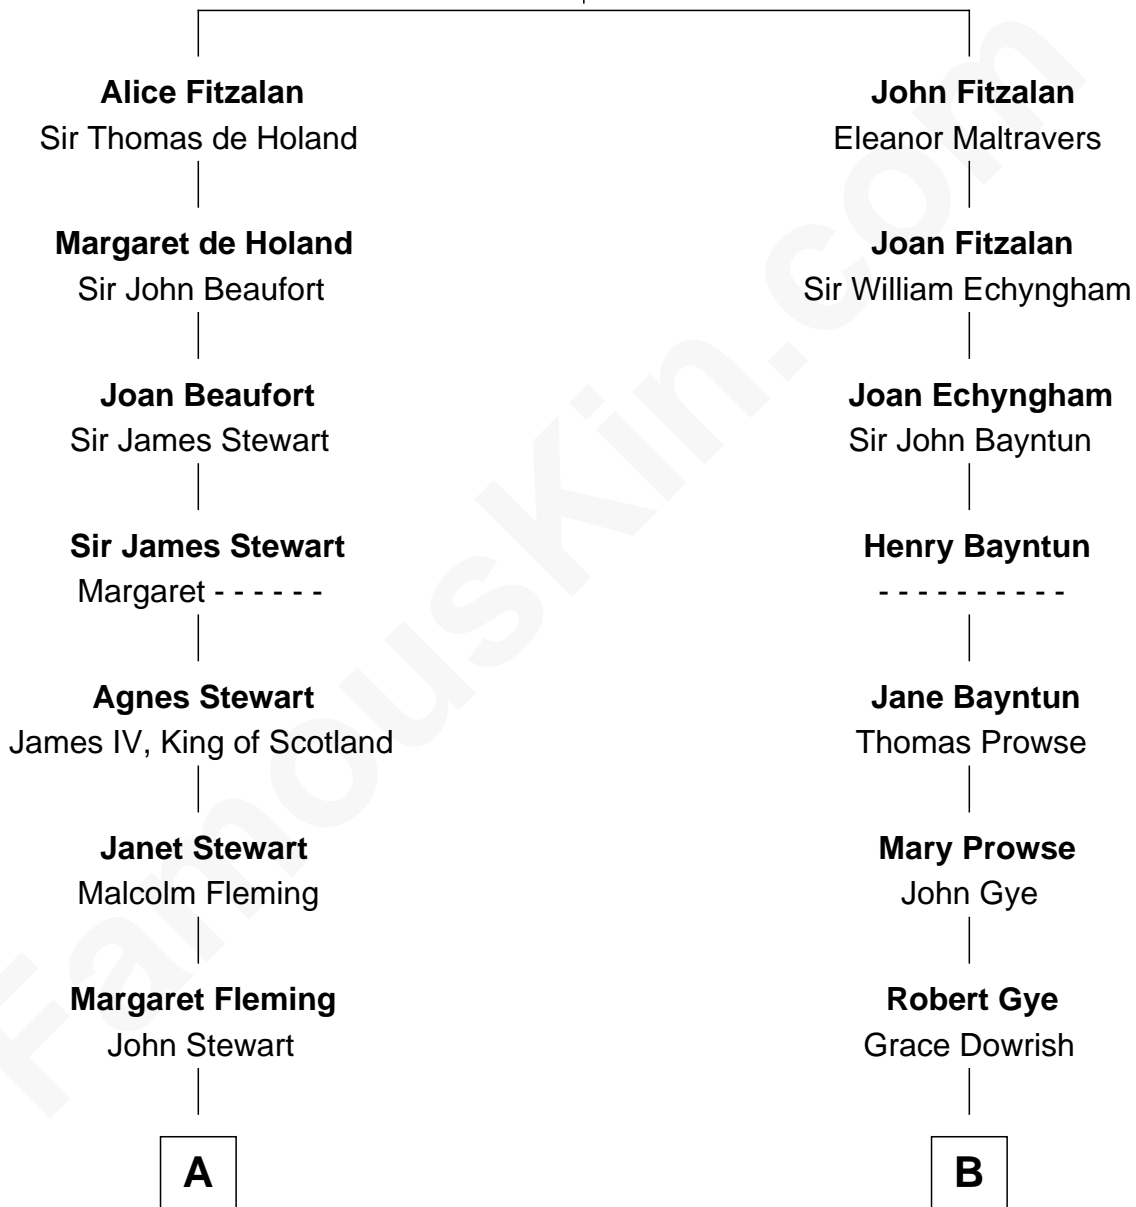

FamousKin.com Relationship Chart of

Hugh Grant

Movie Actor

20th cousin of

Michael Strahan

NFL Player and TV Personality

Richard Fitzalan
Eleanor Plantagenet

C

Felton George Randolph

Emily Margaret Nepean

Margaret Isobel Randolph

John Cassilis MacLean

Fynvola Susan MacLean

James Murray Grant

Hugh Grant

Movie Actor