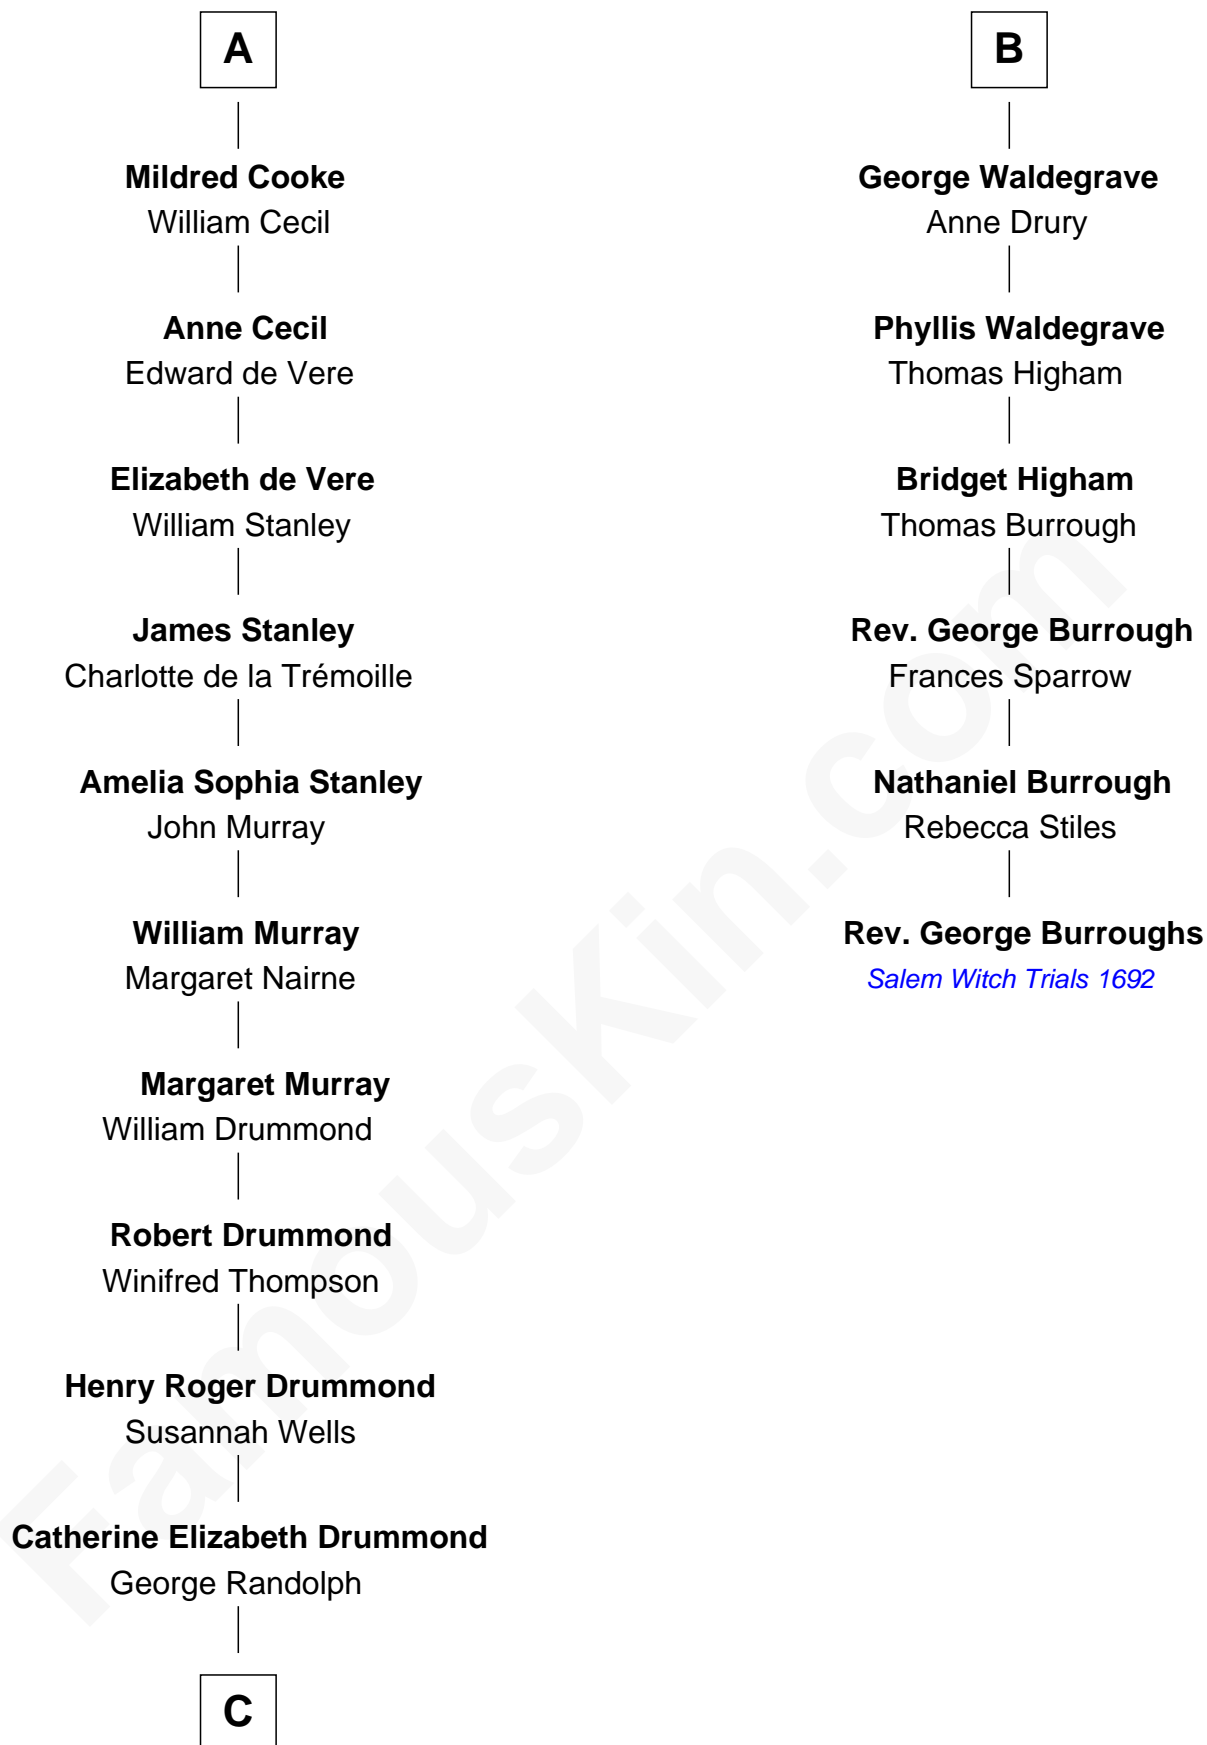

FamousKin.com Relationship Chart of

Hugh Grant

Movie Actor

12th cousin 9 times removed of

Rev. George Burroughs

Executed for Witchcraft, Salem 1692

C

—
Cyril Randolph

Frances Selina Hervey

—
Felton George Randolph

Emily Margaret Nepean

—
Margaret Isobel Randolph

John Cassilis MacLean

—
Fynvola Susan MacLean

James Murray Grant

—
Hugh Grant