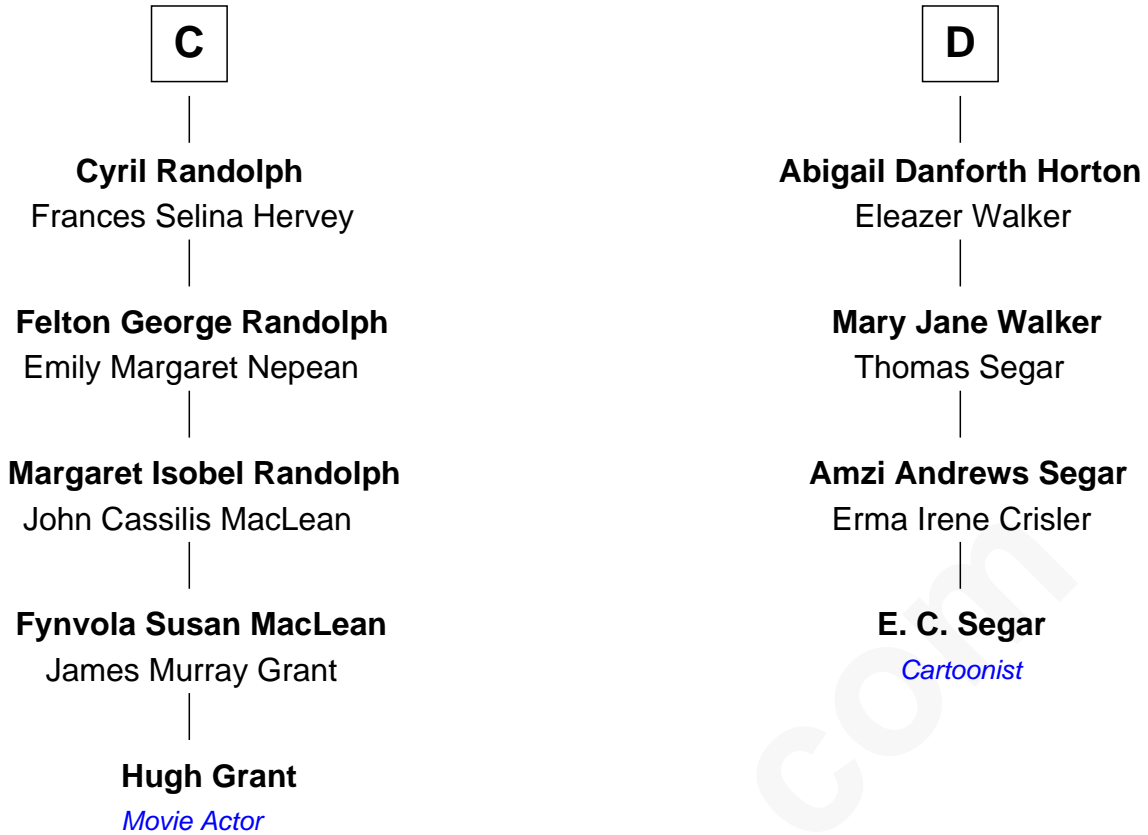

FamousKin.com Relationship Chart of

Hugh Grant

Movie Actor

20th cousin 1 time removed of

E. C. Segar

Cartoonist (Popeye creator)

Henry Plantagenet

Maud de Chaworth

Joan de Waterton

Cecily de Welles

Sir Robert Willoughby

Sir Christopher Willoughby

Margaret Jenney

B

E. C. Segar photo by [U. S. War Stamp Council](#)