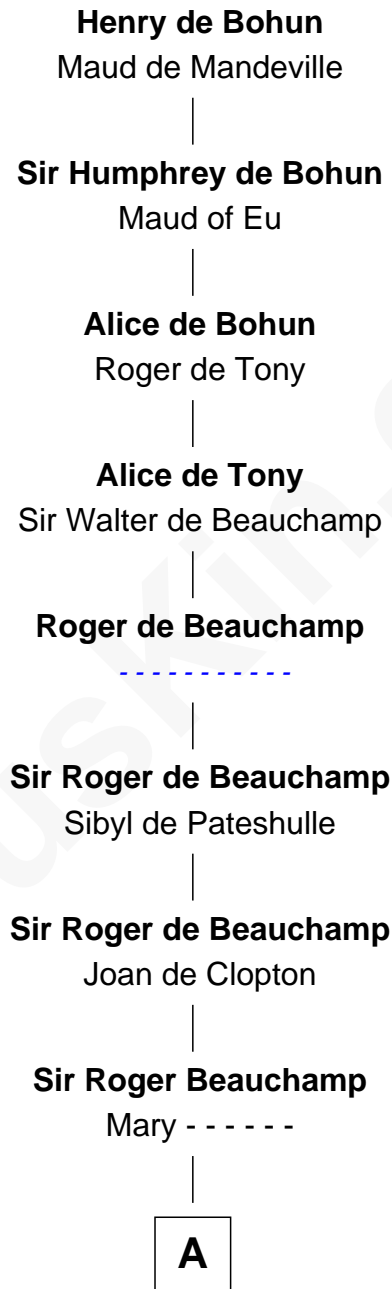

# FamousKin.com Relationship Chart of

**Hugh Grant**

*Movie Actor*

25th Great-grandson of

**Henry de Bohun**

*Magna Carta Surety*

**B**

|  
**William Murray**

Margaret Nairne

|  
**Margaret Murray**

William Drummond

|  
**Robert Drummond**

Winifred Thompson

|  
**Henry Roger Drummond**

Susannah Wells

|  
**Catherine Elizabeth Drummond**

George Randolph

|  
**Cyril Randolph**

Frances Selina Hervey

|  
**Felton George Randolph**

Emily Margaret Nepean

|  
**Margaret Isobel Randolph**

John Cassilis MacLean

|  
**Fynvola Susan MacLean**