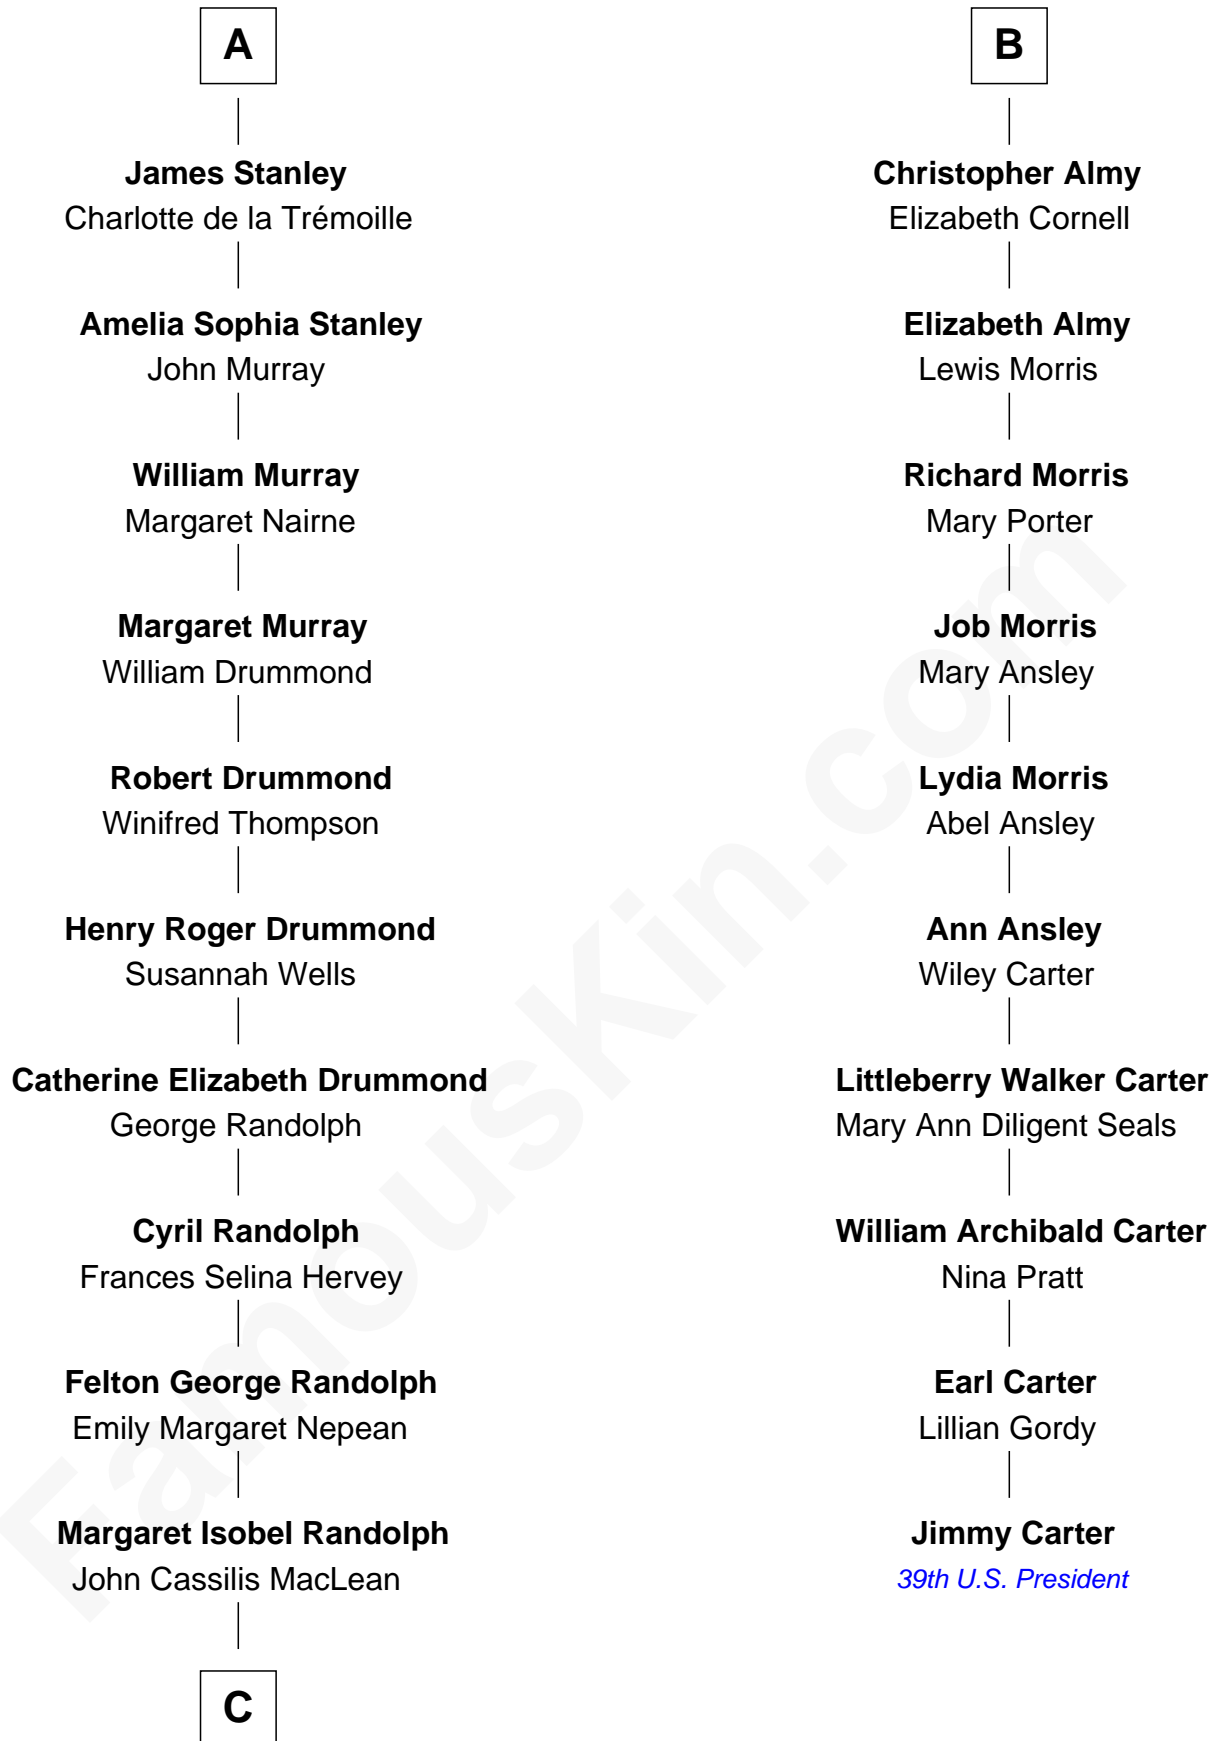

FamousKin.com Relationship Chart of

Hugh Grant
Movie Actor

16th cousin 2 times removed of

Jimmy Carter
39th U.S. President

Richard Woodville
Joan Bedlisgate

Sir Richard Woodville
Jacquetta of Luxembourg

Elizabeth Woodville
Edward IV, King of England

Elizabeth of York
Henry VII, King of England

Mary Tudor
Sir Charles Brandon

Eleanor Brandon
Henry Clifford

Margaret Clifford
Henry Stanley

William Stanley
Elizabeth de Vere

A

Joan Woodville
William Haute

Alice Haute
Sir John Fogge

Margaret Fogge
Sir Humphrey Stafford

Sir Humphrey Stafford
Margaret Tame

Ellen Stafford
Thomas Barlow

Stafford Barlow

Audrey Barlow
William Almy

B

C

Fynvola Susan MacLean