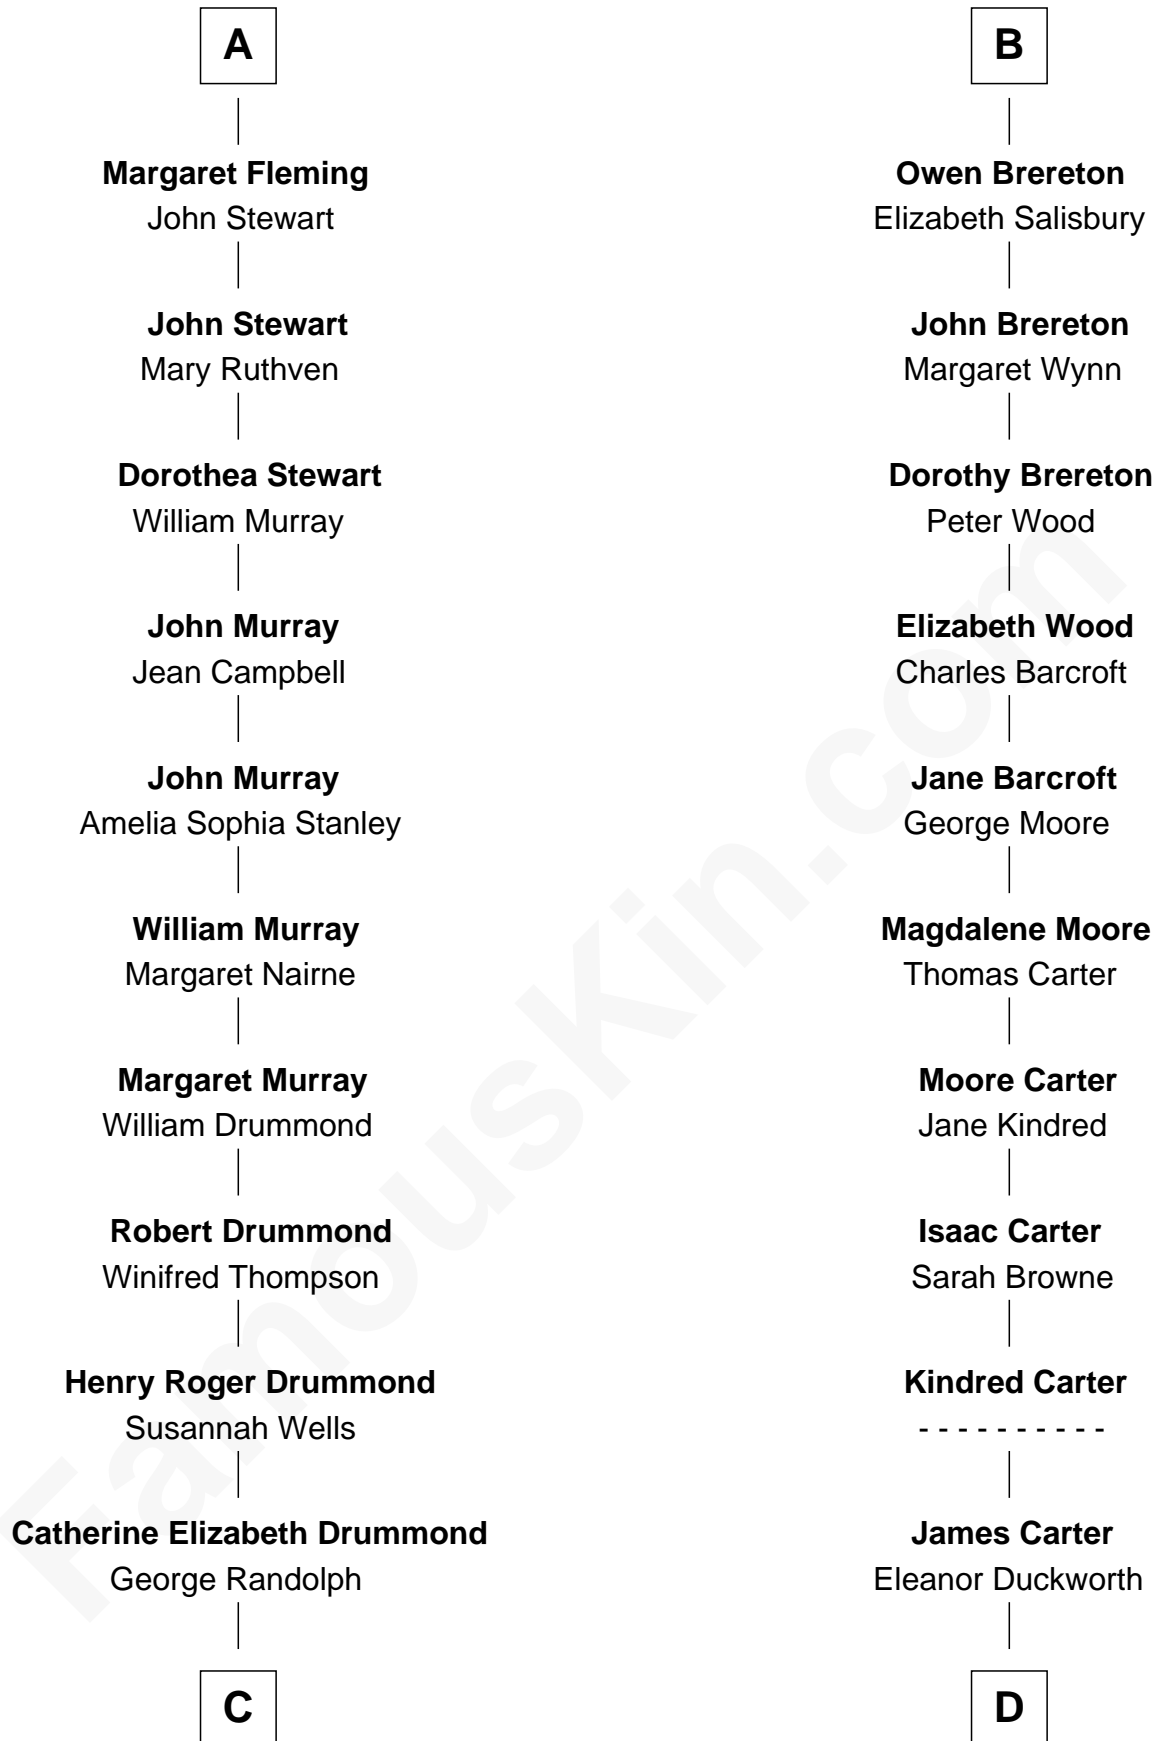

# FamousKin.com Relationship Chart of

**Hugh Grant**

*Movie Actor*

21st cousin of

**Jimmy Carter**

*39th U.S. President*

**Sir Robert de Holland**

Maude la Zouche

**C**

**Cyril Randolph**  
Frances Selina Hervey

**Felton George Randolph**  
Emily Margaret Nepean

**Margaret Isobel Randolph**  
John Cassilis MacLean

**Fynvola Susan MacLean**  
James Murray Grant

**Hugh Grant**  
*Movie Actor*

**D**

**Wiley Carter**  
Ann Ansley

**Littleberry Walker Carter**  
Mary Ann Diligent Seals

**William Archibald Carter**  
Nina Pratt

**Earl Carter**  
Lillian Gordy

**Jimmy Carter**  
*39th U.S. President*