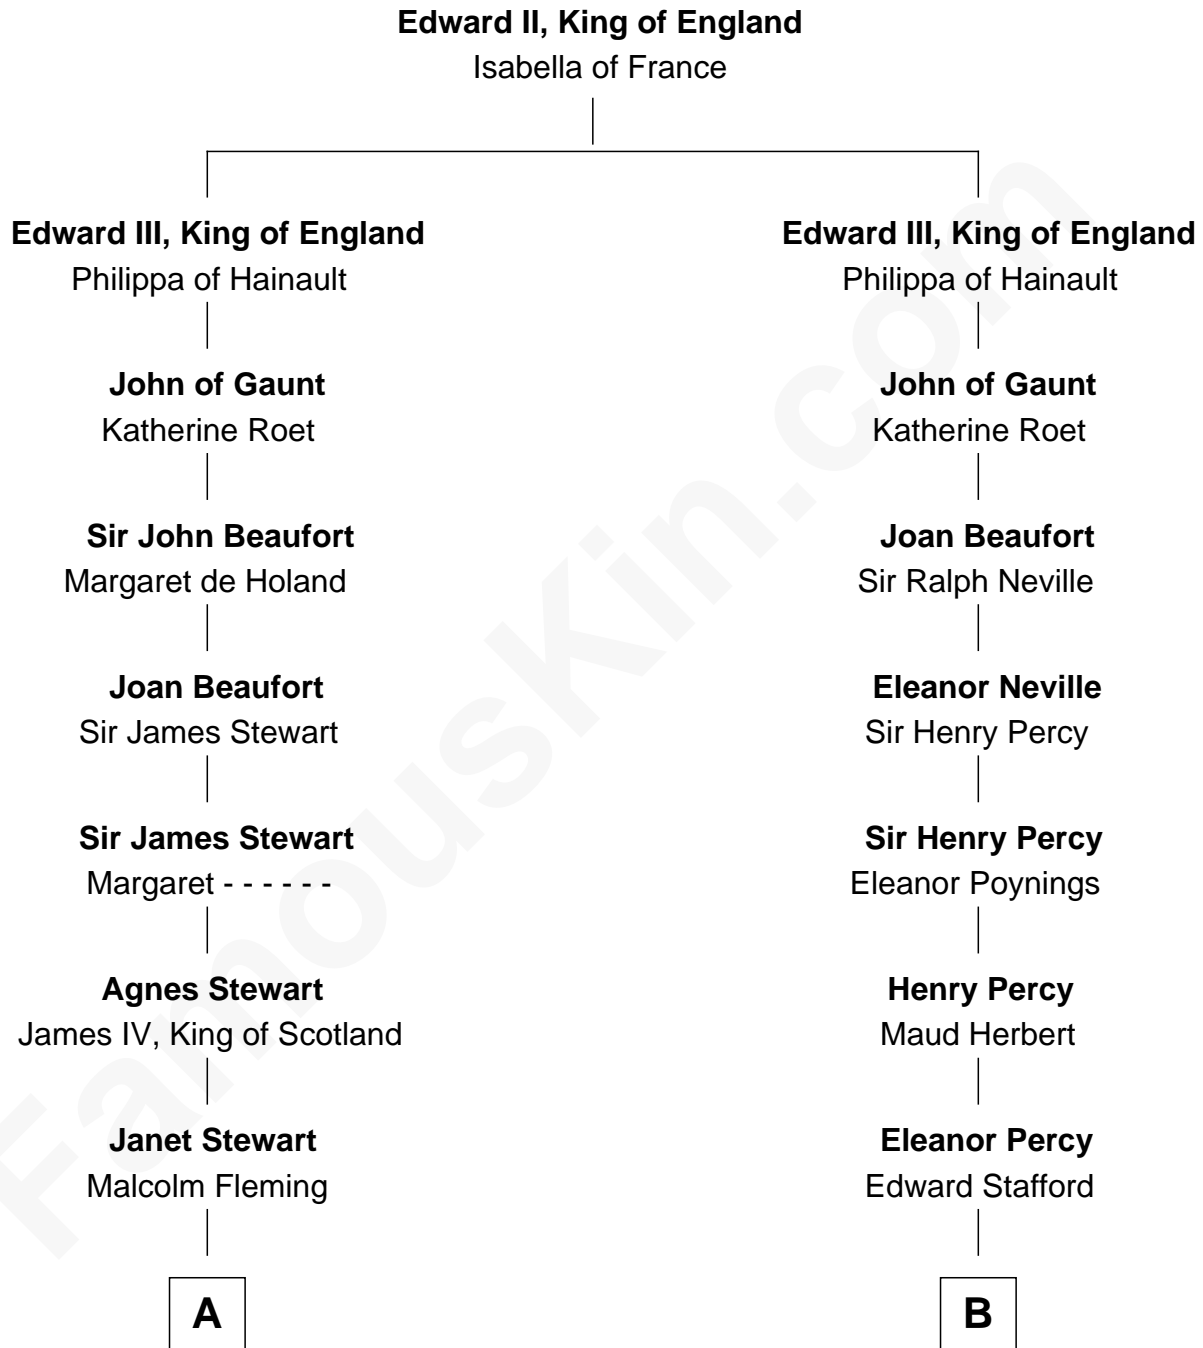

# FamousKin.com Relationship Chart of

**Hugh Grant**

*Movie Actor*

18th cousin 3 times removed of

**Francis Scott Key**

*Author of "The Star Spangled Banner"*

**C**

**Cyril Randolph**  
Frances Selina Hervey

**Felton George Randolph**  
Emily Margaret Nepean

**Margaret Isobel Randolph**  
John Cassilis MacLean

**Fynvola Susan MacLean**  
James Murray Grant

**Hugh Grant**  
*Movie Actor*

**D**

**John Ross Key**  
Anne Phebe Penn Dagworthy Charlton

**Francis Scott Key**  
*Author of "The Star Spangled Banner"*

FamousKin.com