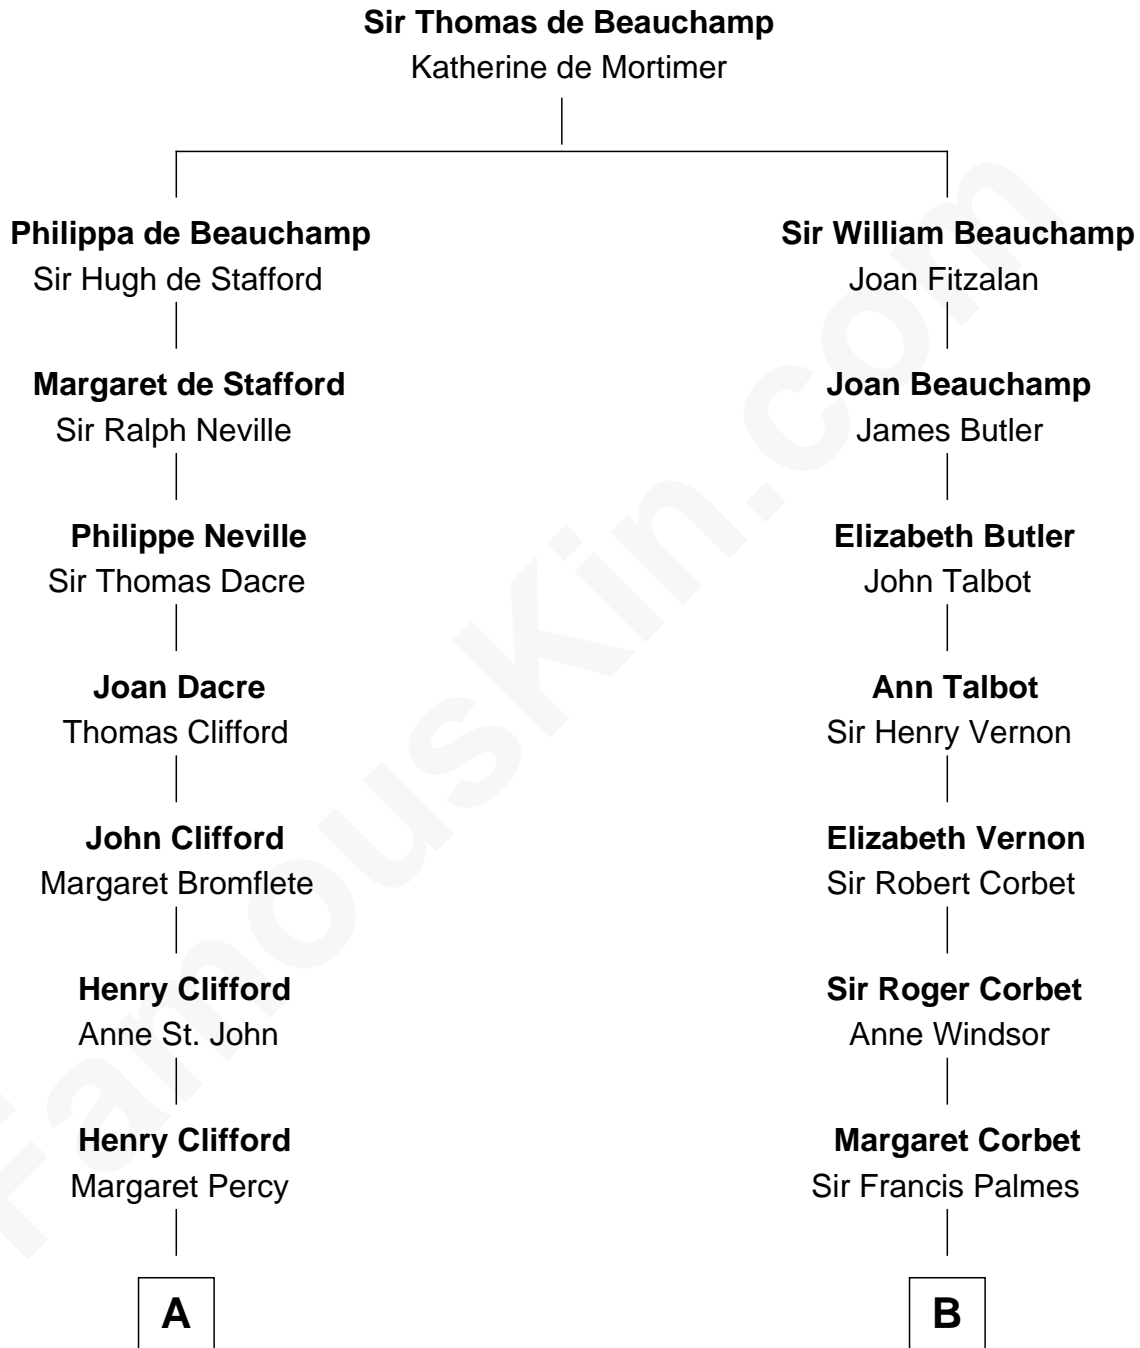

FamousKin.com
Relationship Chart of
Hugh Grant
Movie Actor

17th cousin 4 times removed of

John D. Rockefeller
Founder of the Standard Oil Company

C

—
Cyril Randolph

Frances Selina Hervey

—
Felton George Randolph

Emily Margaret Nepean

—
Margaret Isobel Randolph

John Cassilis MacLean

—
Fynvola Susan MacLean

James Murray Grant

—
Hugh Grant

Movie Actor

FamousKin.com