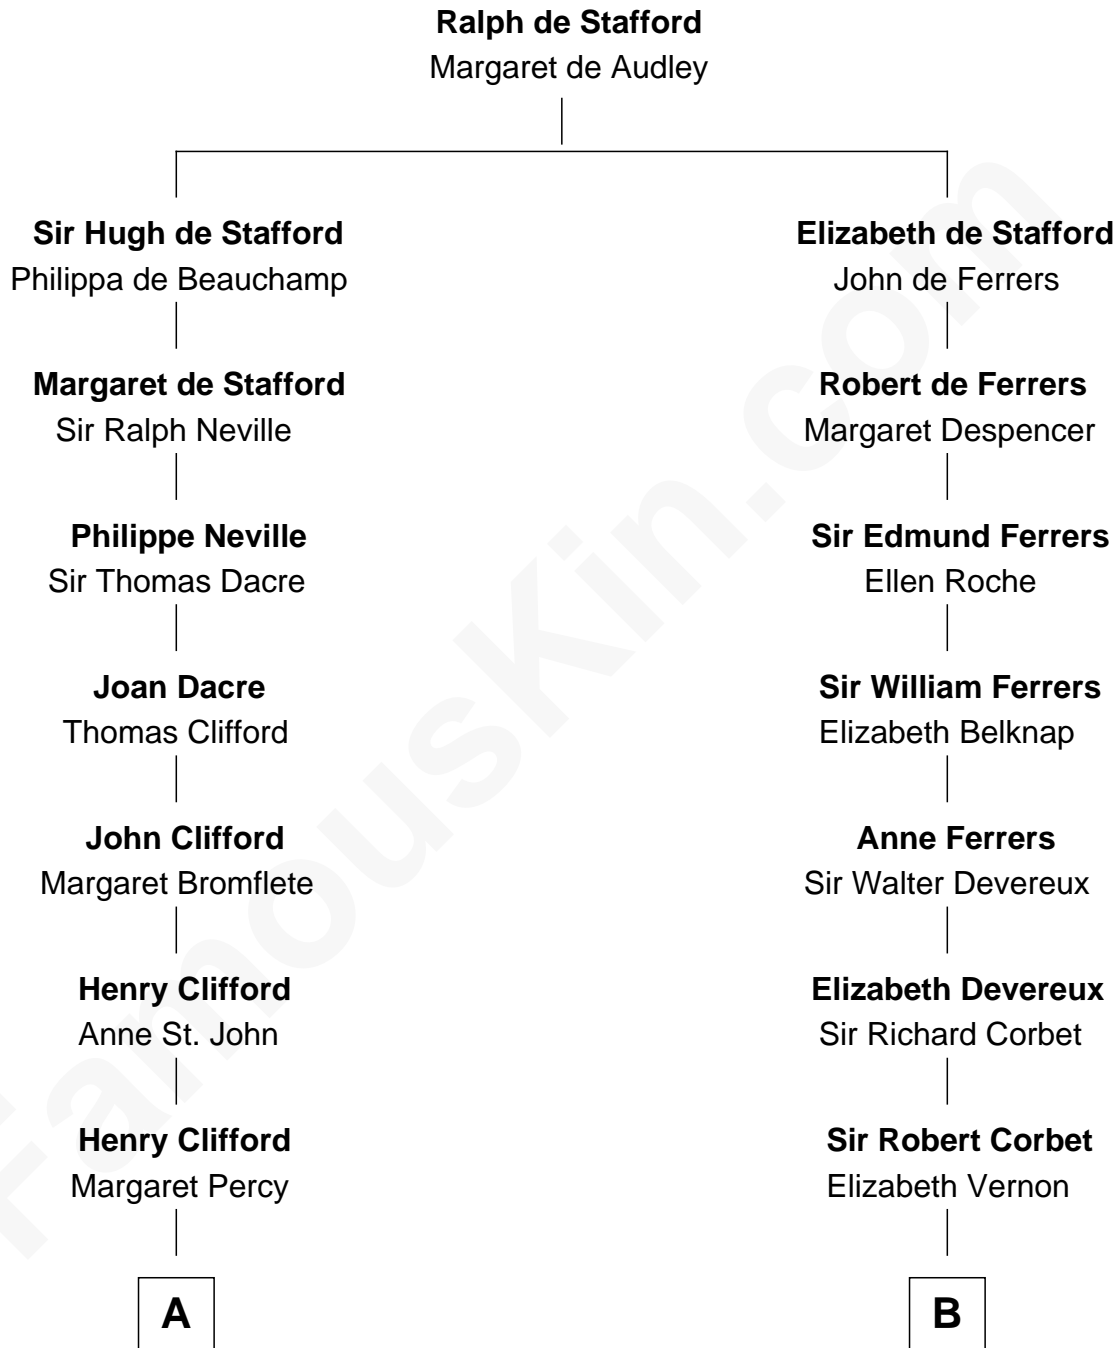

# FamousKin.com Relationship Chart of

**Hugh Grant**

*Movie Actor*

19th cousin 2 times removed of

**John D. Rockefeller**

*Founder of the Standard Oil Company*

**C**

**Cyril Randolph**  
Frances Selina Hervey

**Felton George Randolph**  
Emily Margaret Nepean

**Margaret Isobel Randolph**  
John Cassilis MacLean

**Fynvola Susan MacLean**  
James Murray Grant

**Hugh Grant**  
*Movie Actor*

**D**

**Lucy Avery**  
Godfrey Lewis Rockefeller

**William Avery Rockefeller**  
Eliza Davison

**John D. Rockefeller**  
*Founder of the Standard Oil Company*

FamousKin.com