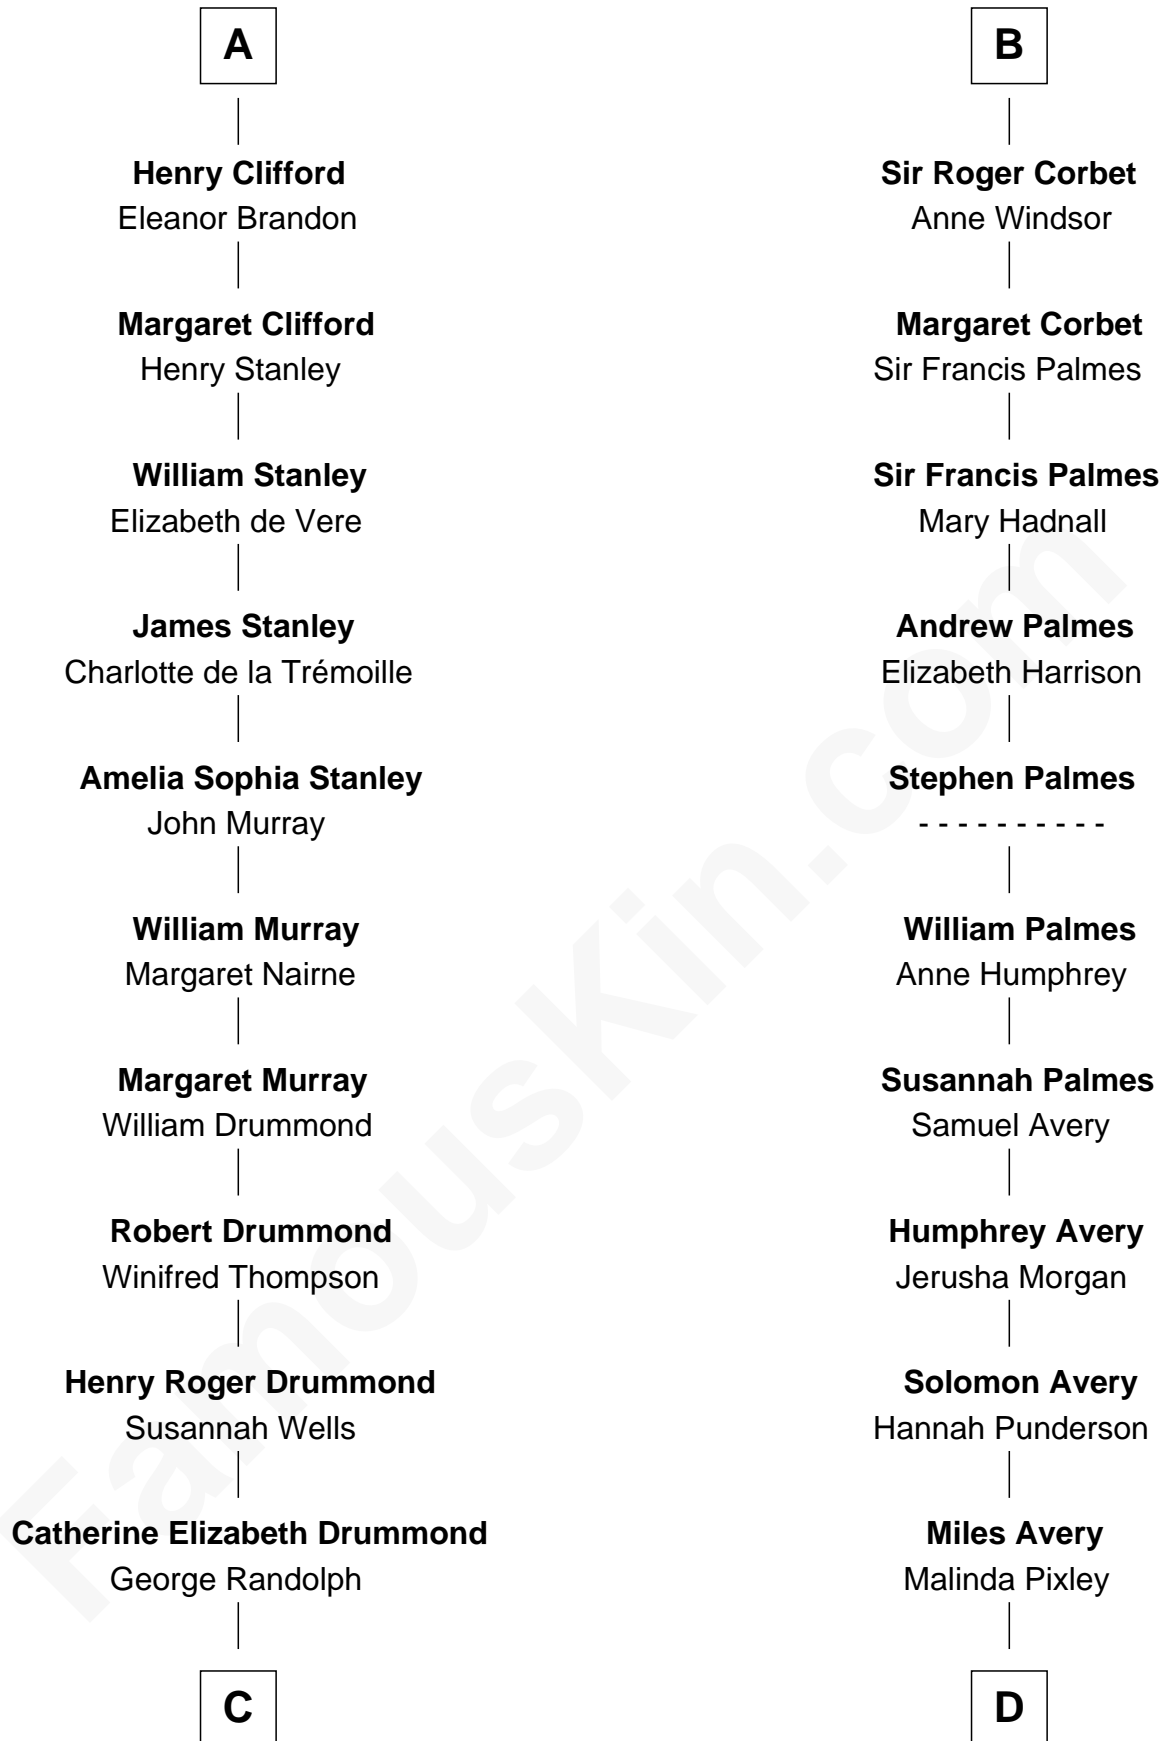

# FamousKin.com Relationship Chart of

**Hugh Grant**

*Movie Actor*

19th cousin 2 times removed of

**John D. Rockefeller**

*Founder of the Standard Oil Company*

**C**

**Cyril Randolph**  
Frances Selina Hervey

**Felton George Randolph**  
Emily Margaret Nepean

**Margaret Isobel Randolph**  
John Cassilis MacLean

**Fynvola Susan MacLean**  
James Murray Grant

**Hugh Grant**  
*Movie Actor*

**D**

**Lucy Avery**  
Godfrey Lewis Rockefeller

**William Avery Rockefeller**  
Eliza Davison

**John D. Rockefeller**  
*Founder of the Standard Oil Company*

FamousKin.com