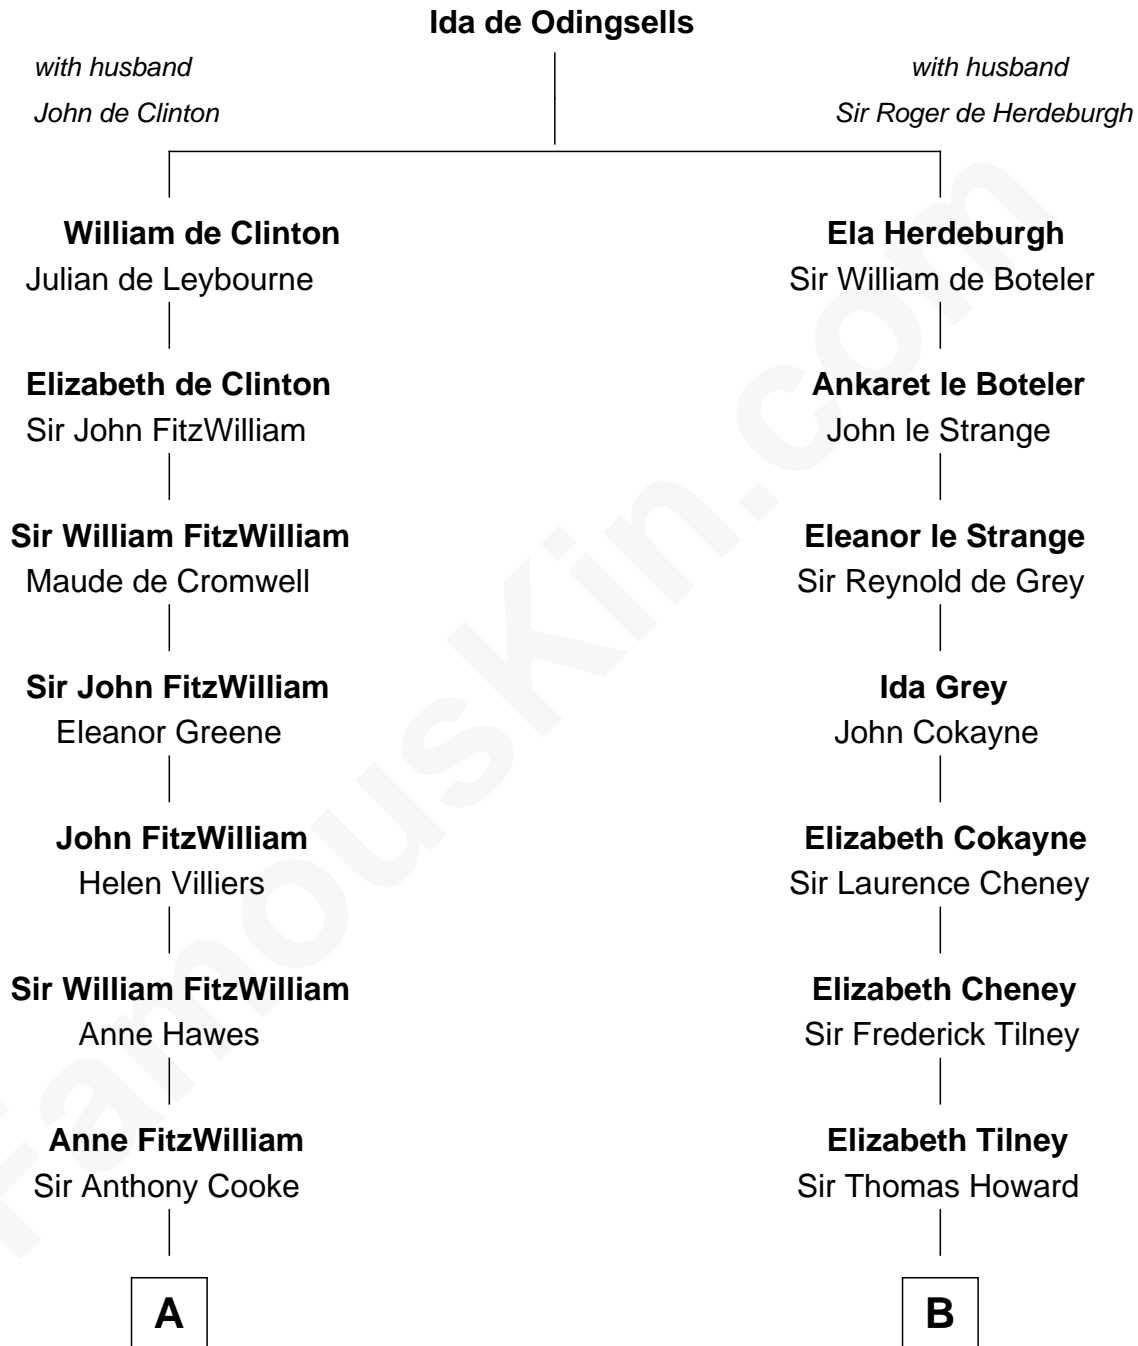

FamousKin.com Relationship Chart of

Hugh Grant
Movie Actor

20th cousin 1 time removed of

John D. Rockefeller
Founder of the Standard Oil Company

C

Cyril Randolph
Frances Selina Hervey

Felton George Randolph
Emily Margaret Nepean

Margaret Isobel Randolph
John Cassilis MacLean

Fynvola Susan MacLean
James Murray Grant

Hugh Grant
Movie Actor

D

Miles Avery
Malinda Pixley

Lucy Avery
Godfrey Lewis Rockefeller

William Avery Rockefeller
Eliza Davison